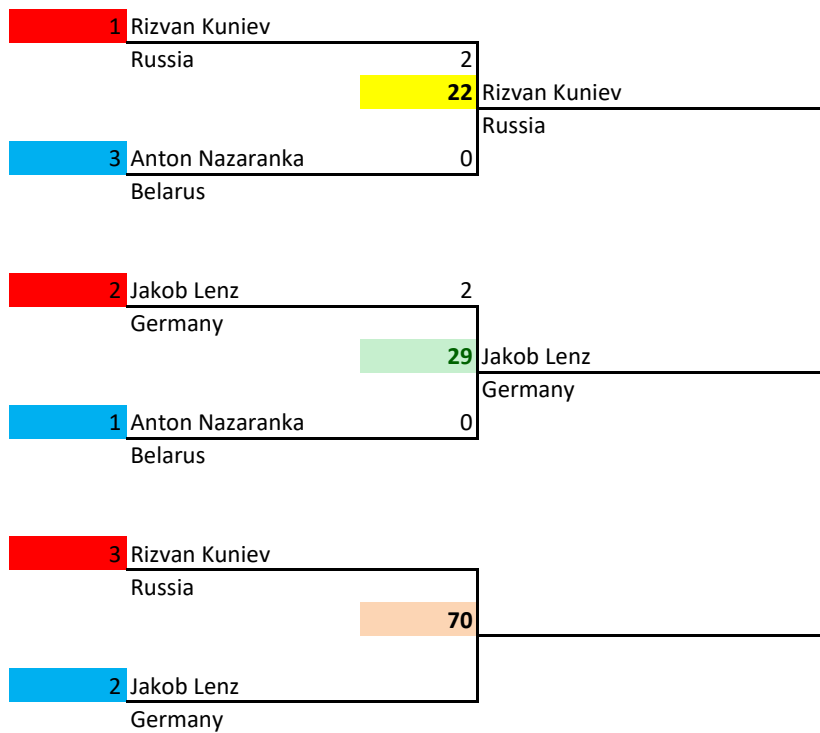

17TH EUROPEAN WUSHU CHAMPIONSHIPS

Sanda | >90kg | Male | 18-35 | -