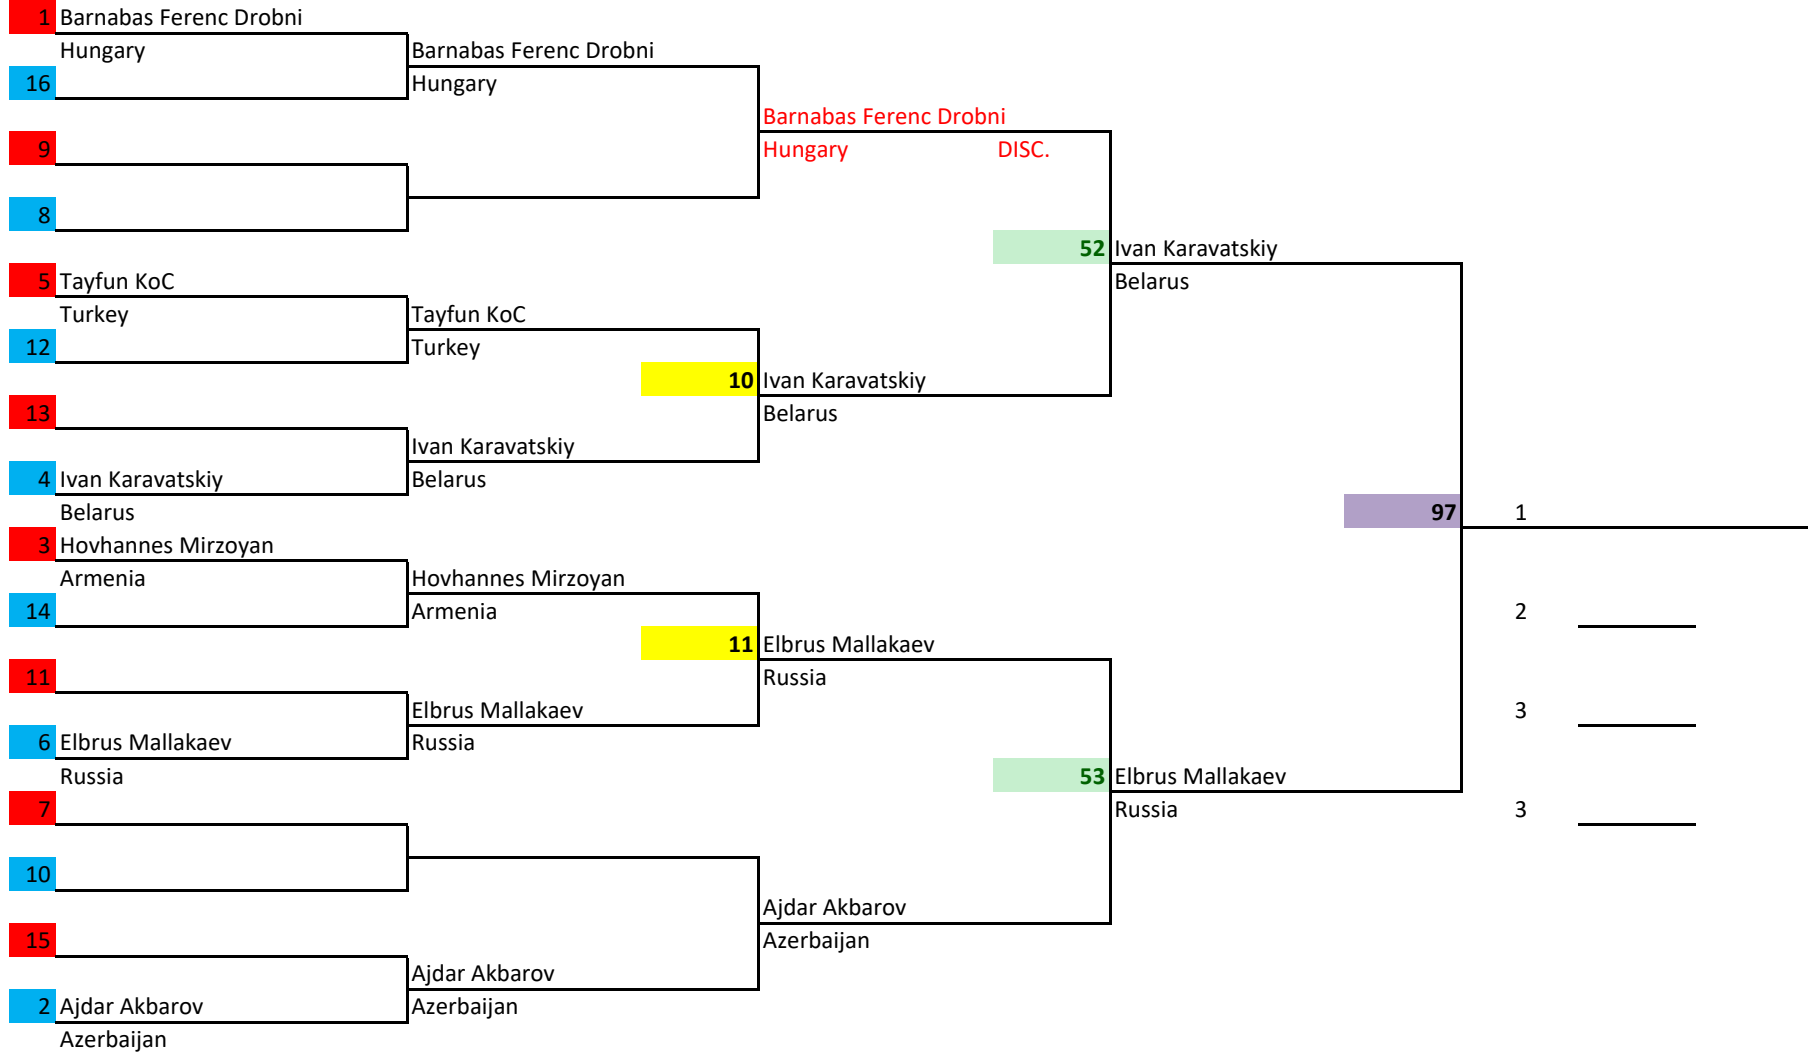

Sanda | >60kg - ≤65kg | Male | 15-16 | -

17TH EUROPEAN WUSHU CHAMPIONSHIPS

Sanda | >60kg - ≤65kg | Male | 18-35 | -

Chief Referee:

17TH EUROPEAN WUSHU CHAMPIONSHIPS

Sanda | >65kg - ≤70kg | Male | 17 | -

Chief Referee: