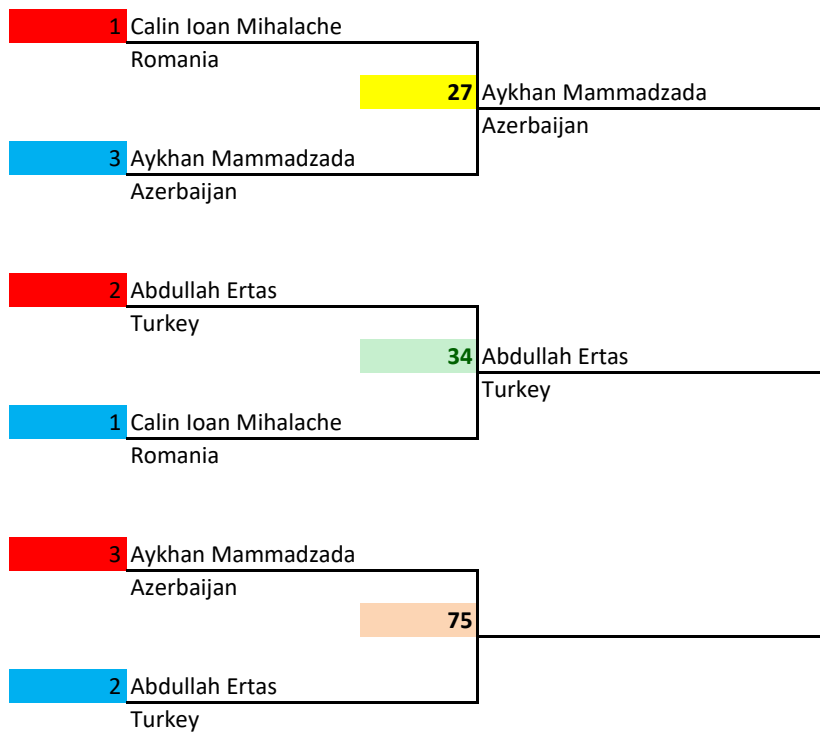

17TH EUROPEAN WUSHU CHAMPIONSHIPS

Sanda | >90kg | Male | 18-35 | -

17TH EUROPEAN WUSHU CHAMPIONSHIPS

"Sanda | >80kg - ≤85kg | Male | 17 | -"

17TH EUROPEAN WUSHU CHAMPIONSHIPS

Sanda | >70kg - ≤75kg | Female | 18-35 | -

17TH EUROPEAN WUSHU CHAMPIONSHIPS

Sanda | >48kg - ≤52kg | Male | 18-35 | -

1	Sargis Sargsyan	1
	Armenia	
25	Yusup Mugitdinov	
	Russia	
3	Yusup Mugitdinov	2
	Russia	
2	Emin Askarzade	
	Azerbaijan	
32	Sargis Sargsyan	
	Armenia	
1	Sargis Sargsyan	
	Armenia	
3	Yusup Mugitdinov	
	Russia	
73		
2	Emin Askarzade	
	Azerbaijan	

17TH EUROPEAN WUSHU CHAMPIONSHIPS

"Sanda | >56kg - ≤60kg | Male | 17 | -"

17TH EUROPEAN WUSHU CHAMPIONSHIPS

"Sanda | >48kg - ≤52kg | Male | 17 | -"

17TH EUROPEAN WUSHU CHAMPIONSHIPS

"Sanda | >48kg - ≤52kg | Male | 15 - 16 | -"

17TH EUROPEAN WUSHU CHAMPIONSHIPS

"Sanda | ≤48kg | Female | 18-35 | -"

#	Name	Country	
1	Hayriye Turksoy	Turkey	79
2	Dagmara Tchorek	Poland	

"Sanda | >52kg - ≤56kg | Female | 15-16 | -"

#	Name	Country	
1	Fadime Atalay	Turkey	80
2	Andreea Cebuc	Romania	