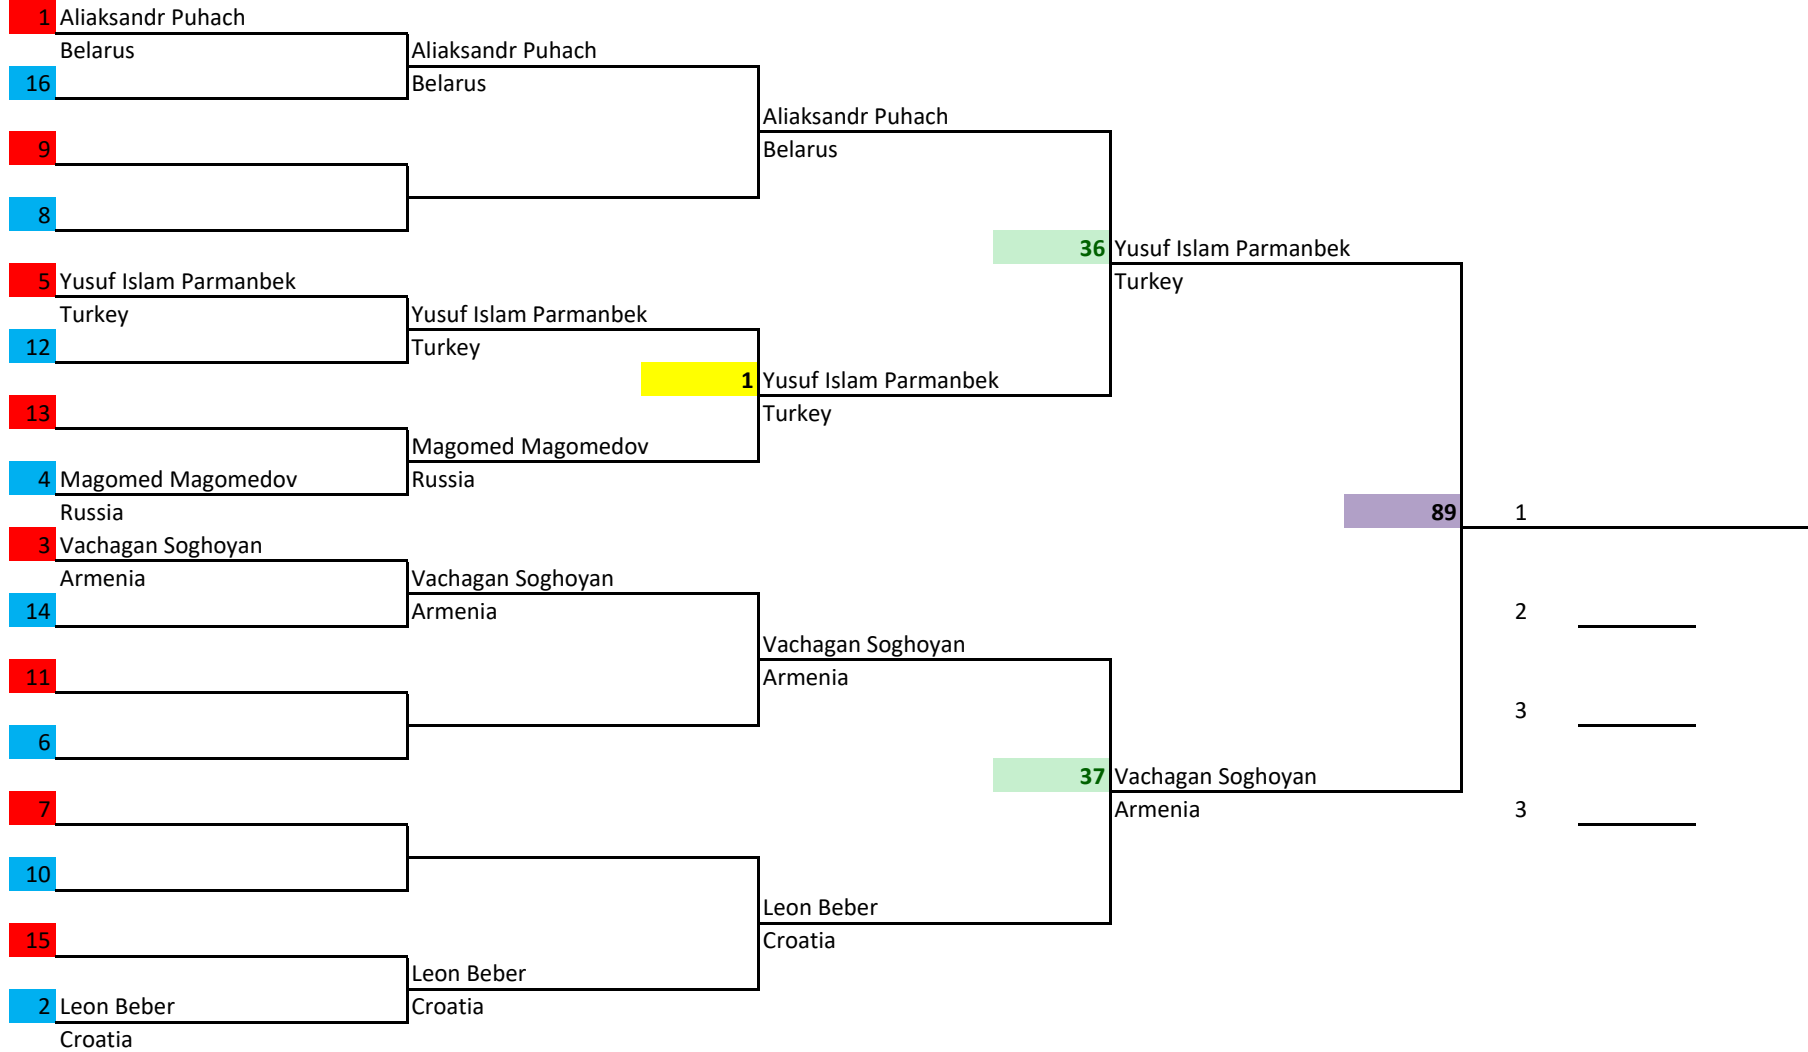

17TH EUROPEAN WUSHU CHAMPIONSHIPS

Sanda | >48kg - ≤52kg | Female | 15-16 | -

Chief Referee:

17TH EUROPEAN WUSHU CHAMPIONSHIPS

Sanda | >56kg - ≤60kg | Male | 15-16 | -

Chief Referee:

17TH EUROPEAN WUSHU CHAMPIONSHIPS

Sanda | >48kg - ≤52kg | Female | 18-35 | -

17TH EUROPEAN WUSHU CHAMPIONSHIPS

Sanda | >52kg - ≤56kg | Female | 18-35 | -

Chief Referee:

17TH EUROPEAN WUSHU CHAMPIONSHIPS

Sanda | >52kg - ≤56kg | Male | 15-16 | -