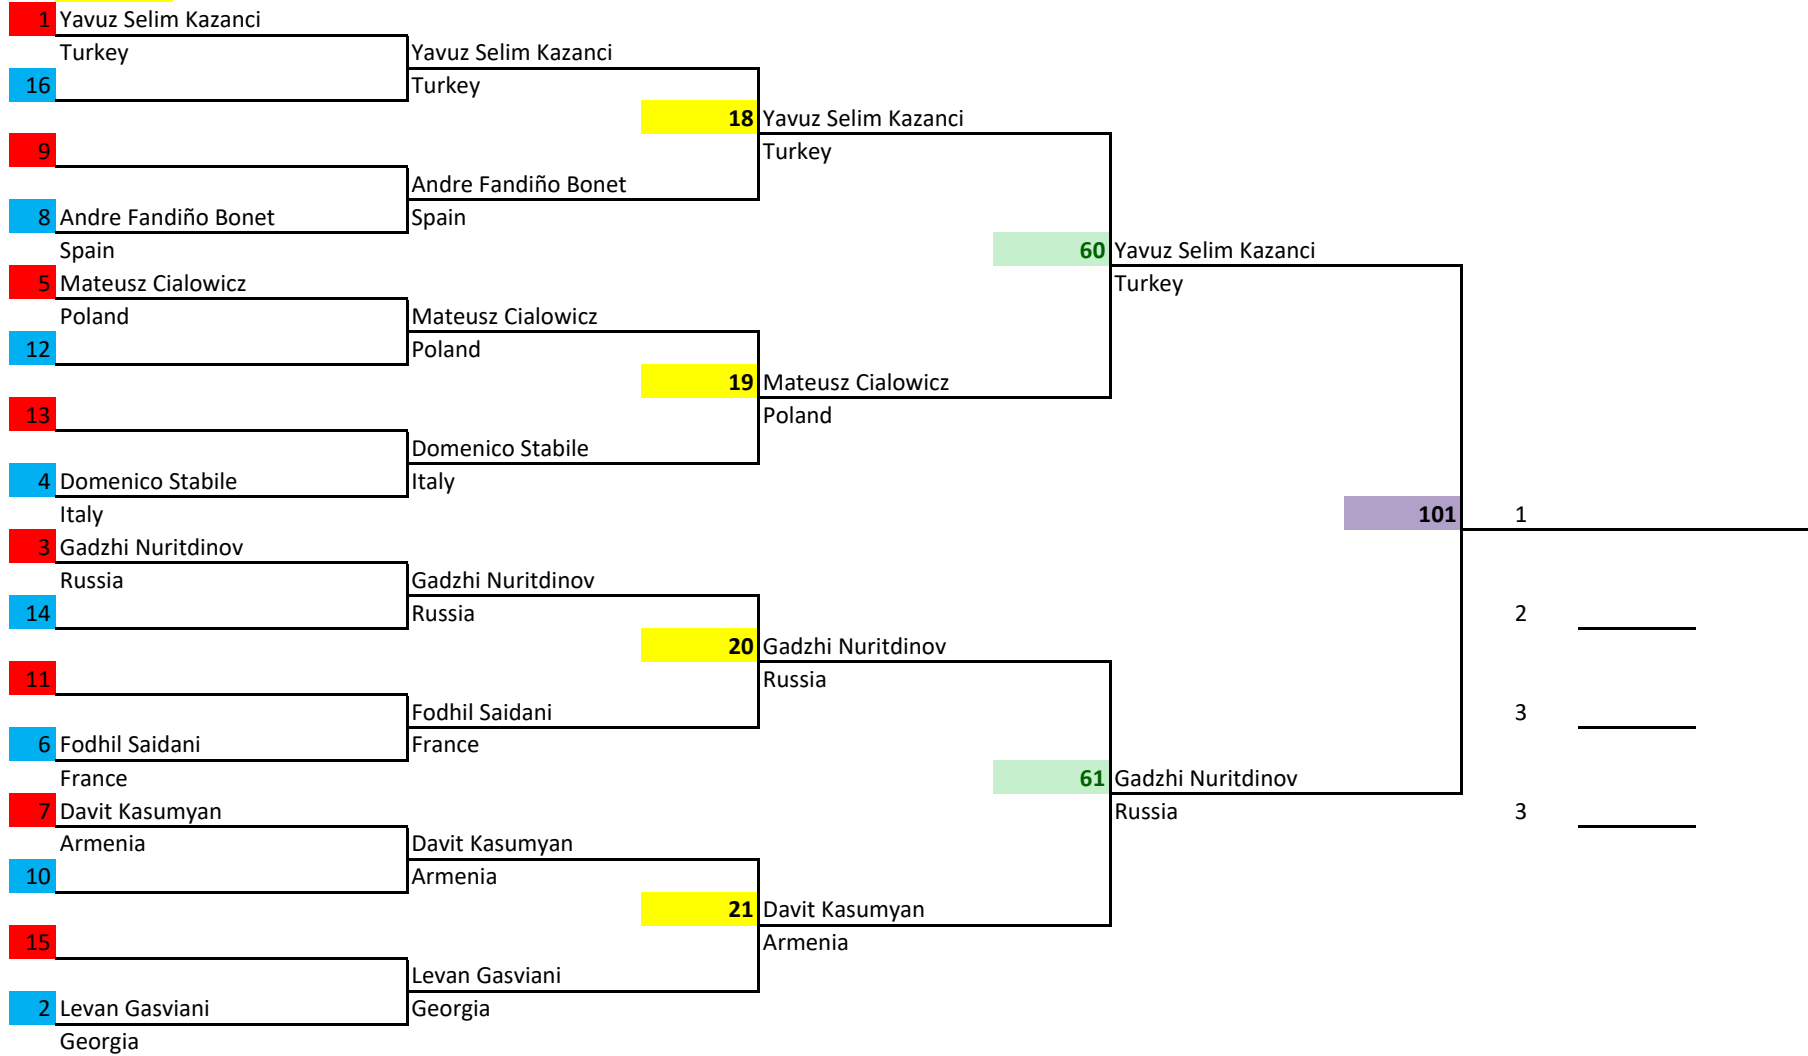

17TH EUROPEAN WUSHU CHAMPIONSHIPS

Sanda | >75kg - ≤80kg | Male | 18-35 | -