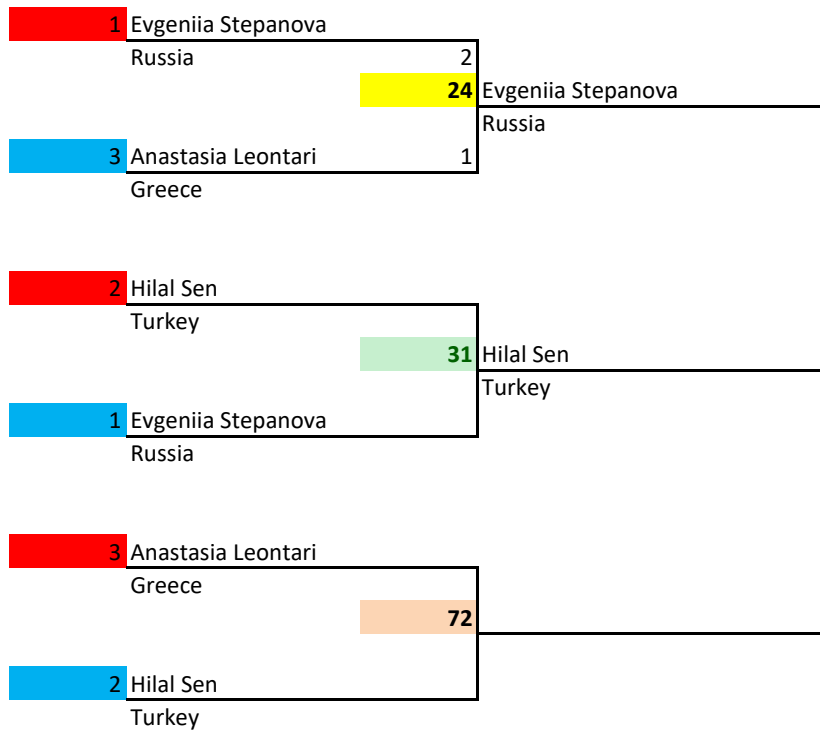

17TH EUROPEAN WUSHU CHAMPIONSHIPS

Sanda | >90kg | Male | 18-35 | -

17TH EUROPEAN WUSHU CHAMPIONSHIPS

"Sanda | >80kg - ≤85kg | Male | 17 | -"

17TH EUROPEAN WUSHU CHAMPIONSHIPS

Sanda | >70kg - ≤75kg | Female | 18-35 | -

17TH EUROPEAN WUSHU CHAMPIONSHIPS

Sanda | >48kg - ≤52kg | Male | 18-35 | -

1	Sargis Sargsyan	1
	Armenia	
25	Yusup Mugitdinov	
	Russia	
3	Yusup Mugitdinov	2
	Russia	
2	Emin Askarzade	
	Azerbaijan	
32	Sargis Sargsyan	
	Armenia	
1	Sargis Sargsyan	
	Armenia	
3	Yusup Mugitdinov	
	Russia	
73		
2	Emin Askarzade	
	Azerbaijan	