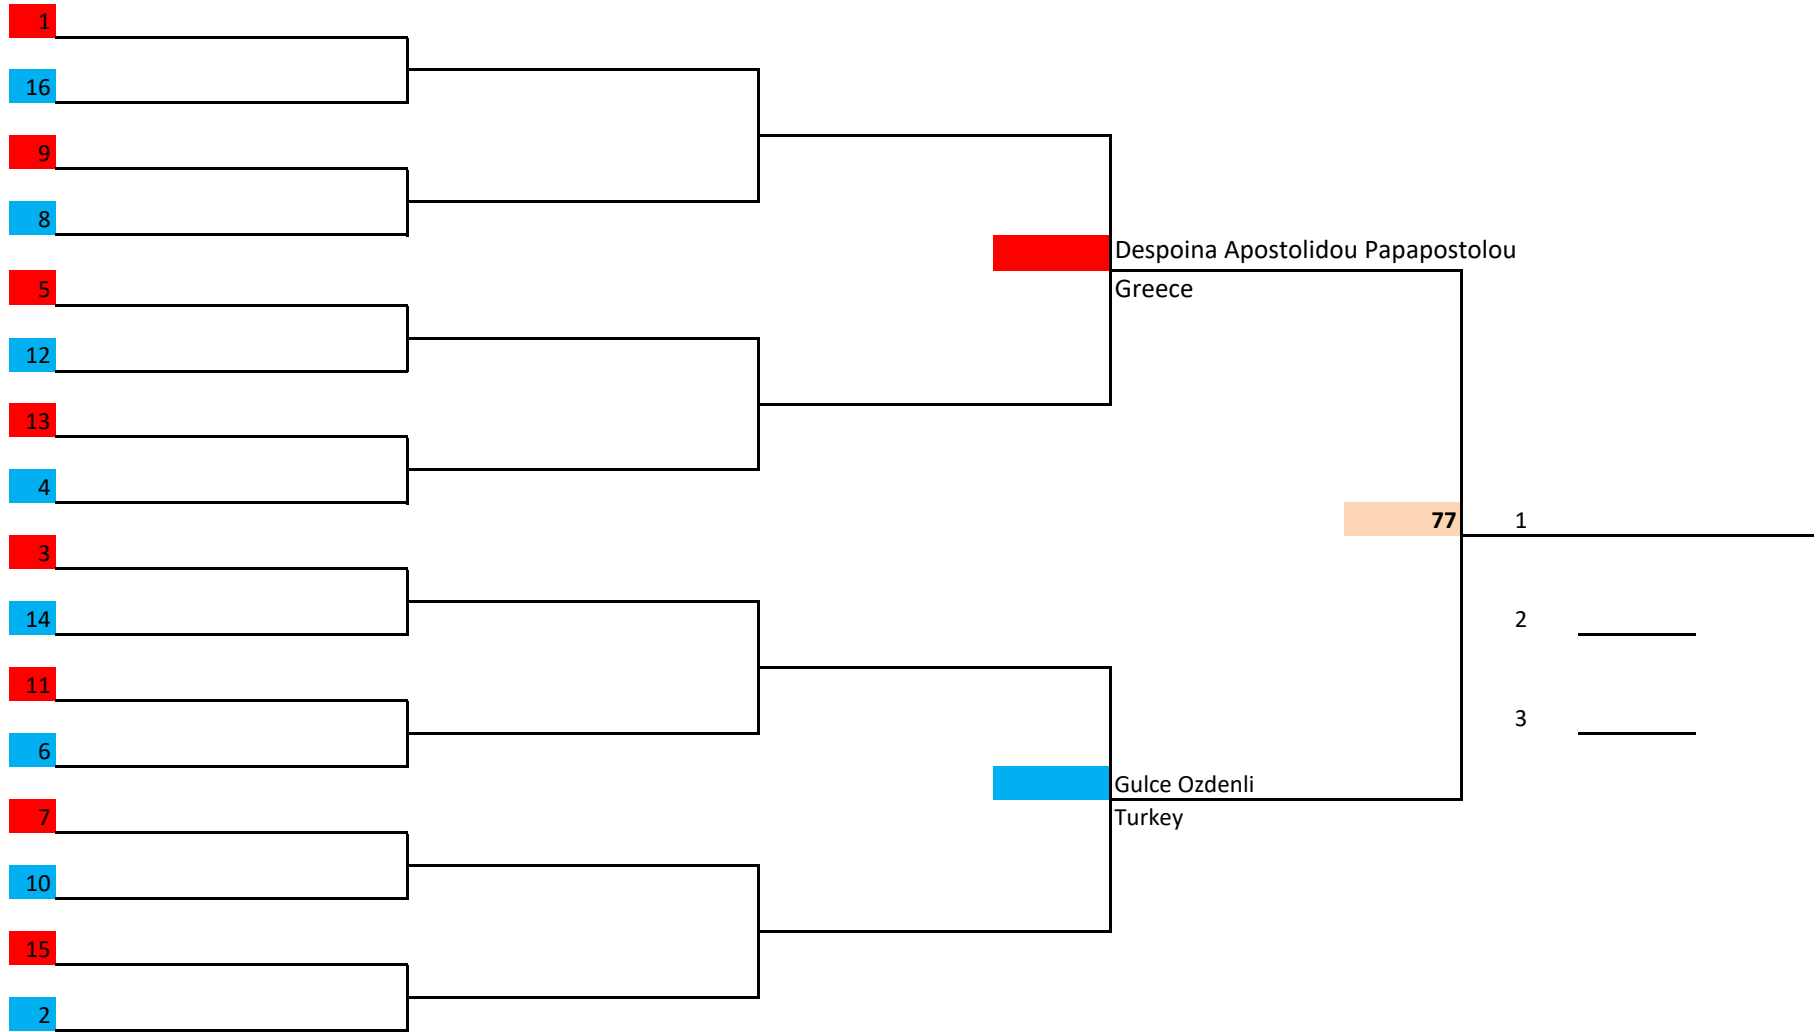

17TH EUROPEAN WUSHU CHAMPIONSHIPS

Sanda | >48kg - ≤52kg | Female | 15-16 | -

Chief Referee:

17TH EUROPEAN WUSHU CHAMPIONSHIPS

Sanda | >56kg - ≤60kg | Male | 15-16 | -

Chief Referee:

17TH EUROPEAN WUSHU CHAMPIONSHIPS

Sanda | >48kg - ≤52kg | Female | 18-35 | -

17TH EUROPEAN WUSHU CHAMPIONSHIPS

Sanda | >52kg - ≤56kg | Female | 18-35 | -

Chief Referee:

17TH EUROPEAN WUSHU CHAMPIONSHIPS

Sanda | >52kg - ≤56kg | Male | 15-16 | -