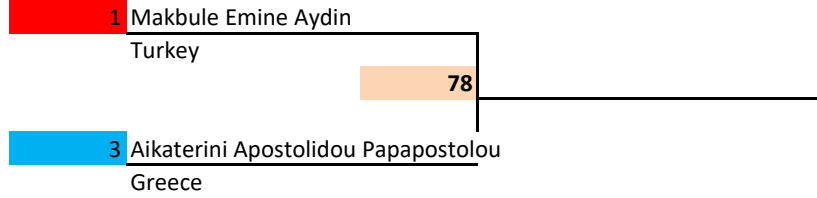

Chief Referee:

17TH EUROPEAN WUSHU CHAMPIONSHIPS

Sanda | >85kg - ≤90kg | Male | 18-35 | -

Sanda | >65kg - ≤70kg | Male | 15-16 | -

17TH EUROPEAN WUSHU CHAMPIONSHIPS

Sanda | >56kg - ≤60kg | Female | 15-17 | -