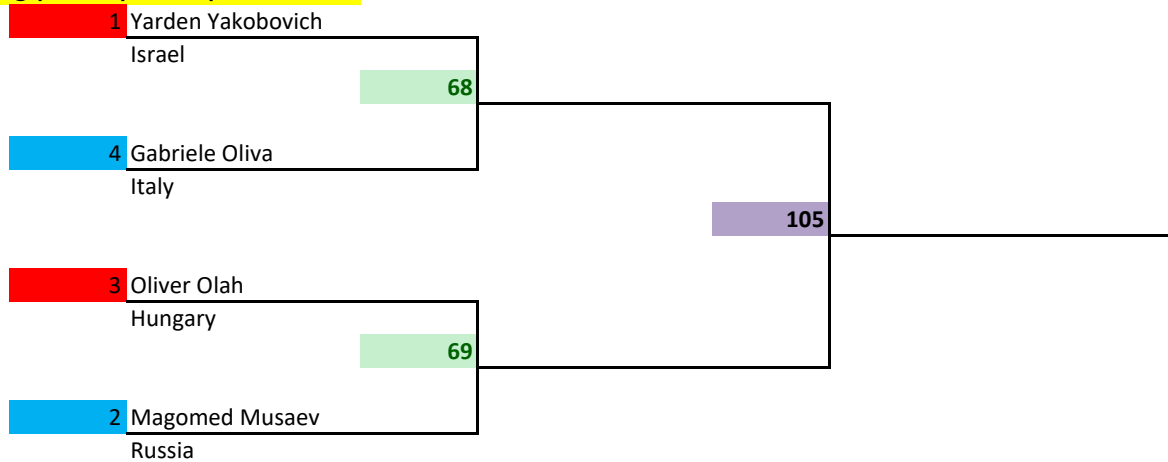

Sanda | >65kg - ≤70kg | Male | 15-16 | -