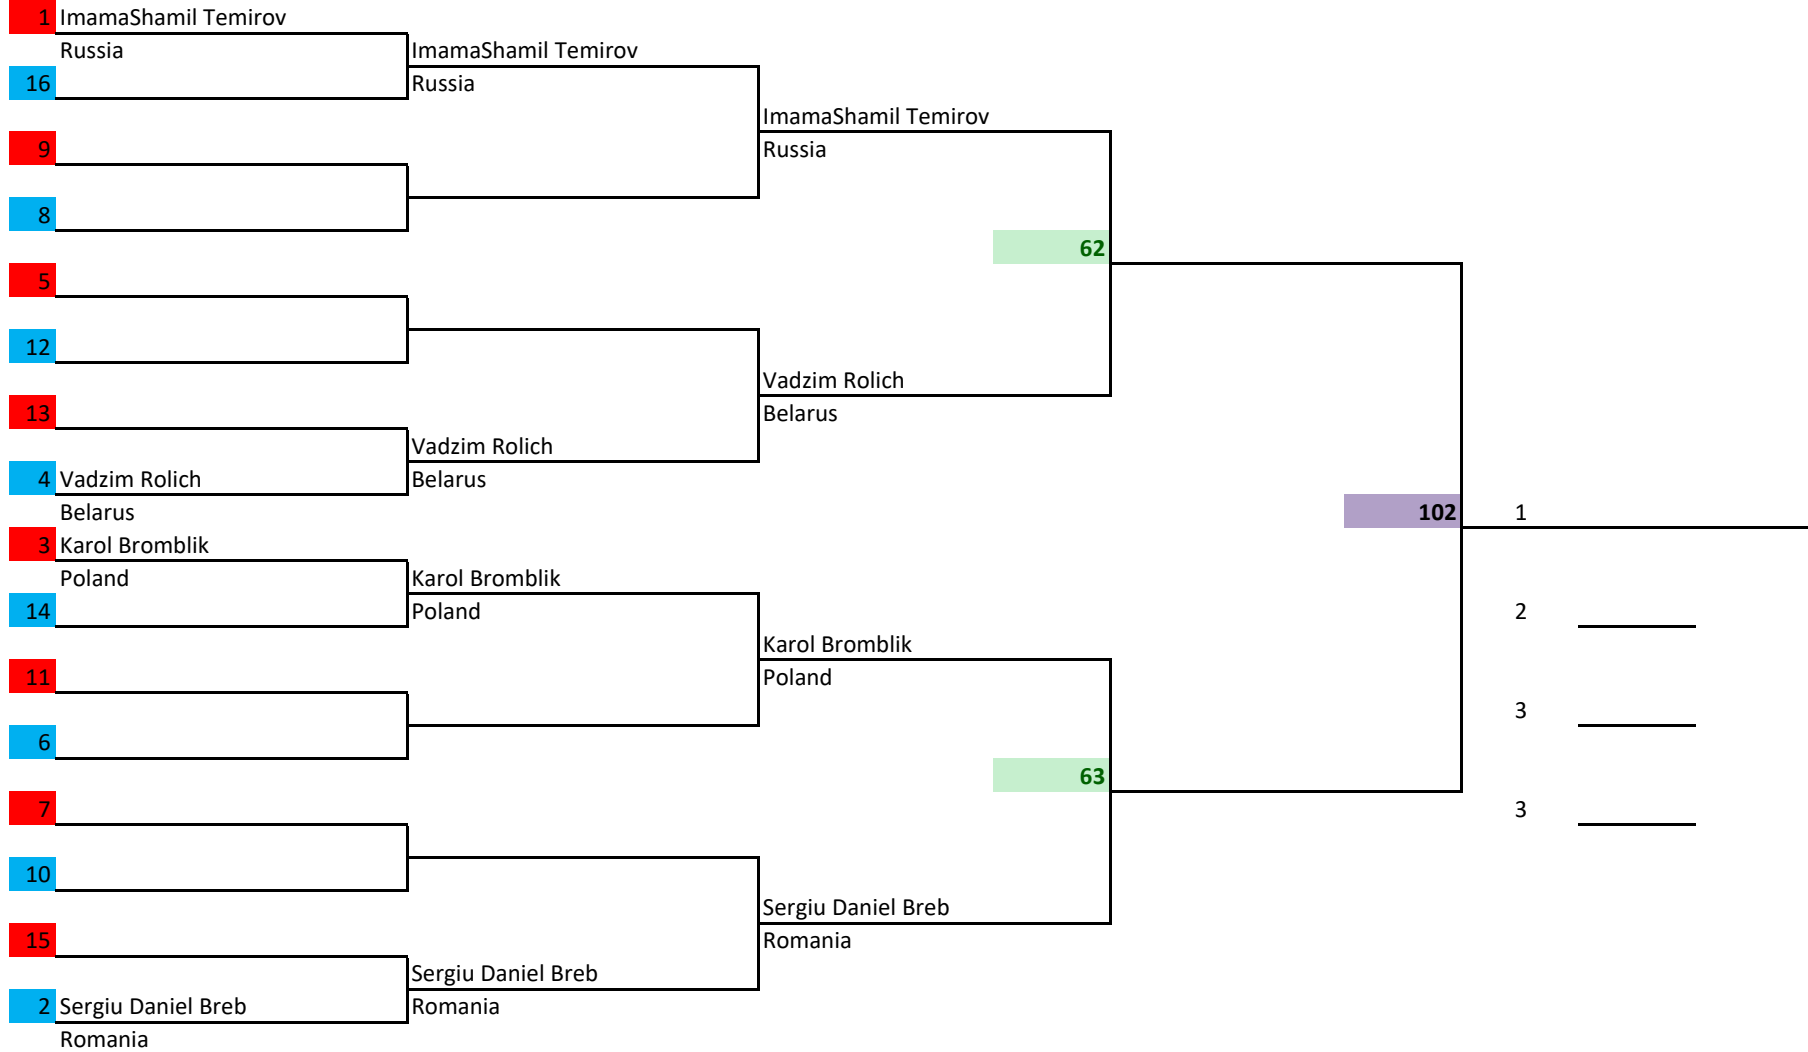

17TH EUROPEAN WUSHU CHAMPIONSHIPS

Sanda | >80kg - ≤85kg | Male | 18-35 | -