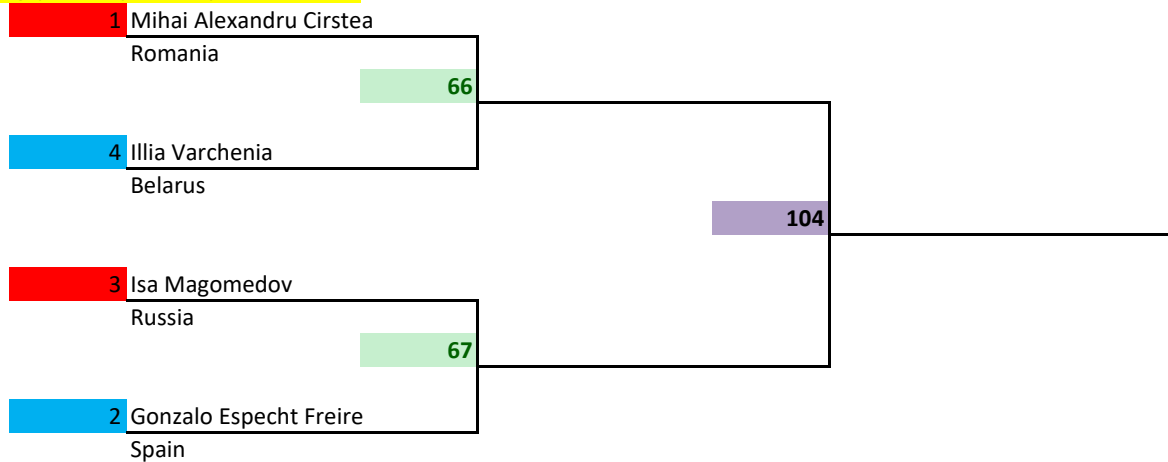

17TH EUROPEAN WUSHU CHAMPIONSHIPS

Sanda | >85kg - ≤90kg | Male | 18-35 | -