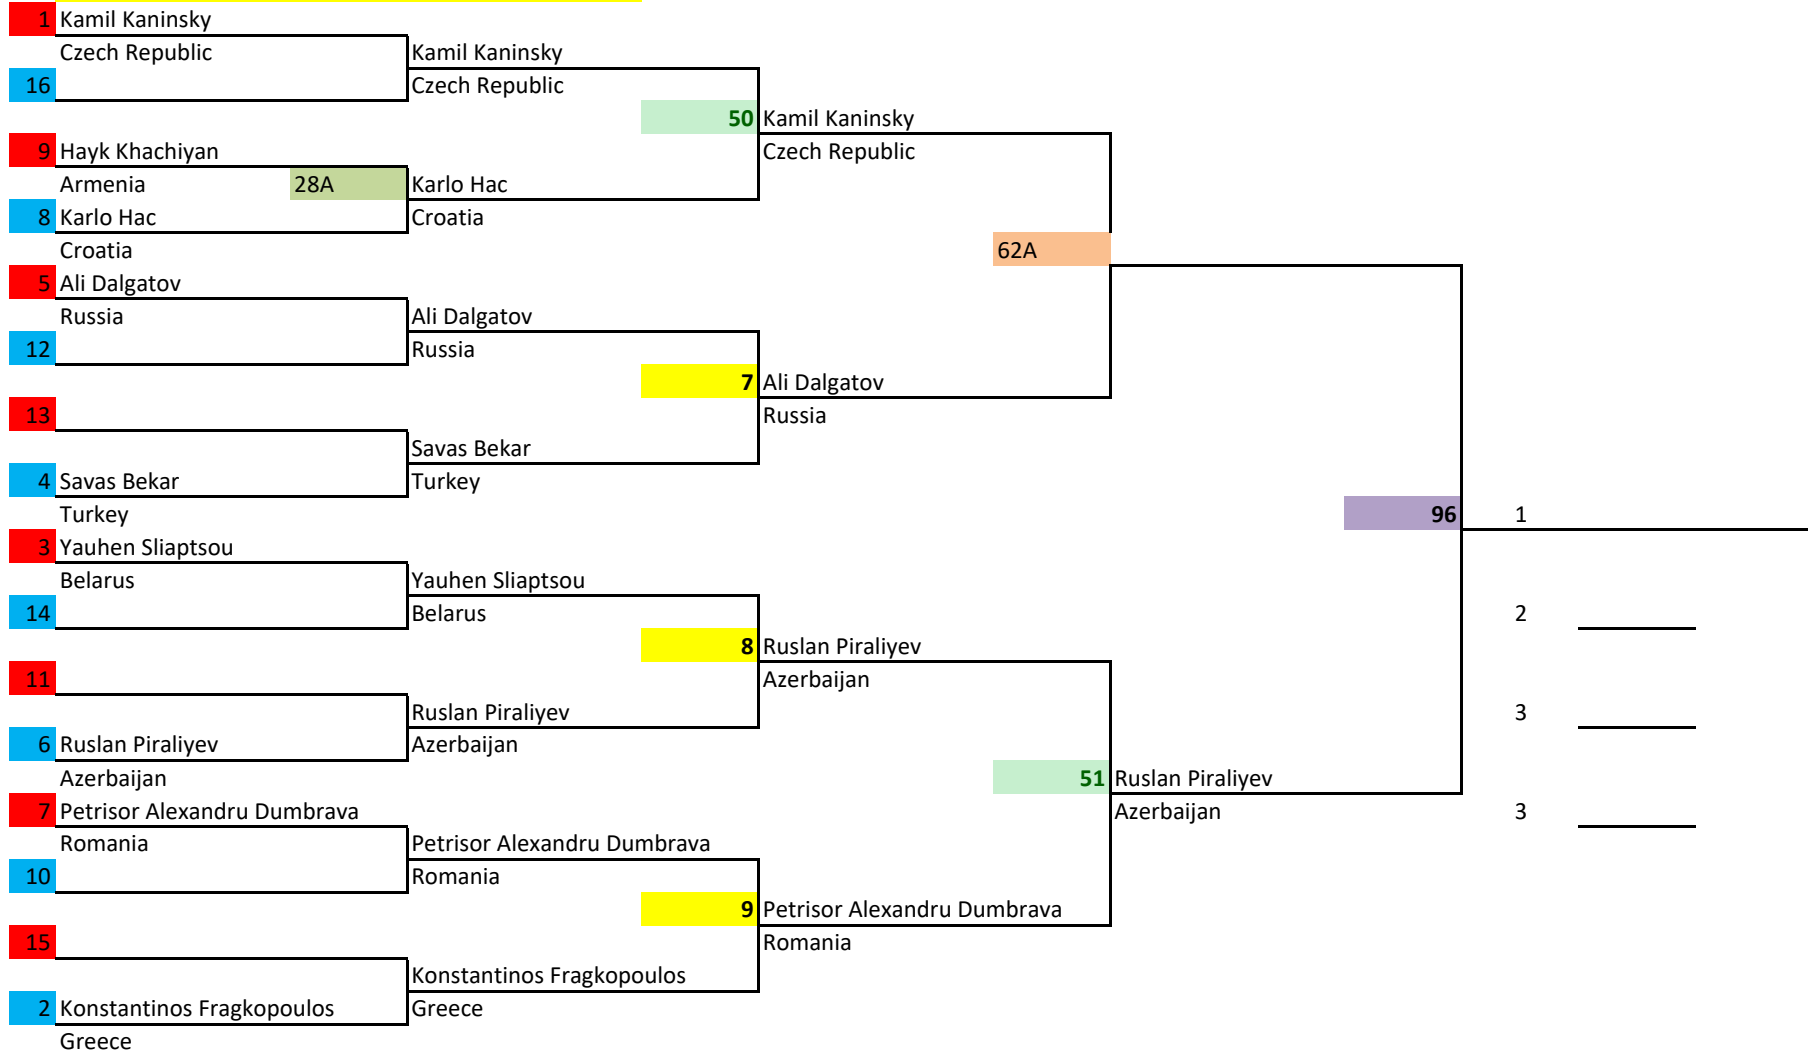

Sanda | >48kg - ≤52kg | Female | 18-35 | -

17TH EUROPEAN WUSHU CHAMPIONSHIPS

Sanda | >52kg - ≤56kg | Female | 18-35 | -

Chief Referee:

17TH EUROPEAN WUSHU CHAMPIONSHIPS

Sanda | >52kg - ≤56kg | Male | 15-16 | -

Chief Referee:

17TH EUROPEAN WUSHU CHAMPIONSHIPS

Sanda | >52kg - ≤56kg | Male | 18-35 | -

Chief Referee:

17TH EUROPEAN WUSHU CHAMPIONSHIPS

Sanda | >56kg - ≤60kg | Male | 18-35 | -

Chief Referee:

17TH EUROPEAN WUSHU CHAMPIONSHIPS

Sanda | >60kg - ≤65kg | Male | 15-16 | -

17TH EUROPEAN WUSHU CHAMPIONSHIPS

Sanda | >60kg - ≤65kg | Male | 18-35 | -

Chief Referee:

17TH EUROPEAN WUSHU CHAMPIONSHIPS

Sanda | >65kg - ≤70kg | Male | 17 | -

Chief Referee: