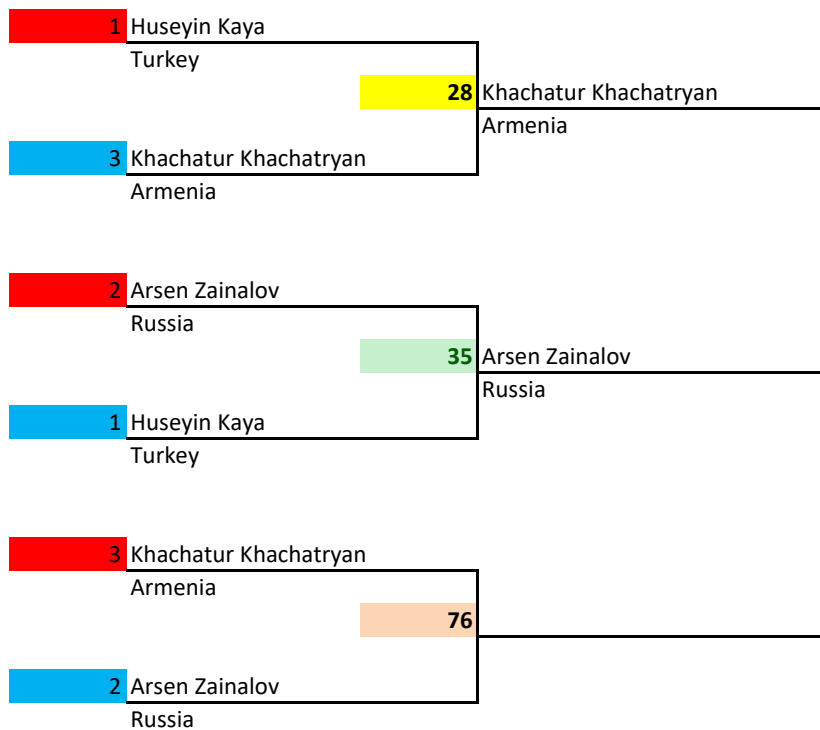

17TH EUROPEAN WUSHU CHAMPIONSHIPS

Sanda | >48kg - ≤52kg | Male | 18-35 | -

1	Sargis Sargsyan	1
	Armenia	
25	Yusup Mugitdinov	
	Russia	
3	Yusup Mugitdinov	2
	Russia	
2	Emin Askarzade	
	Azerbaijan	
32	Sargis Sargsyan	
	Armenia	
1	Sargis Sargsyan	
	Armenia	
3	Yusup Mugitdinov	
	Russia	
73		
2	Emin Askarzade	
	Azerbaijan	

17TH EUROPEAN WUSHU CHAMPIONSHIPS

"Sanda | >56kg - ≤60kg | Male | 17 | -"

17TH EUROPEAN WUSHU CHAMPIONSHIPS

"Sanda | >48kg - ≤52kg | Male | 17 | -"

17TH EUROPEAN WUSHU CHAMPIONSHIPS

"Sanda | >48kg - ≤52kg | Male | 15 - 16 | -"

17TH EUROPEAN WUSHU CHAMPIONSHIPS

"Sanda | ≤48kg | Female | 18-35 | -"

#	Name	Country	
1	Hayriye Turksoy	Turkey	79
2	Dagmara Tchorek	Poland	

"Sanda | >52kg - ≤56kg | Female | 15-16 | -"

#	Name	Country	
1	Fadime Atalay	Turkey	80
2	Andreea Cebuc	Romania	