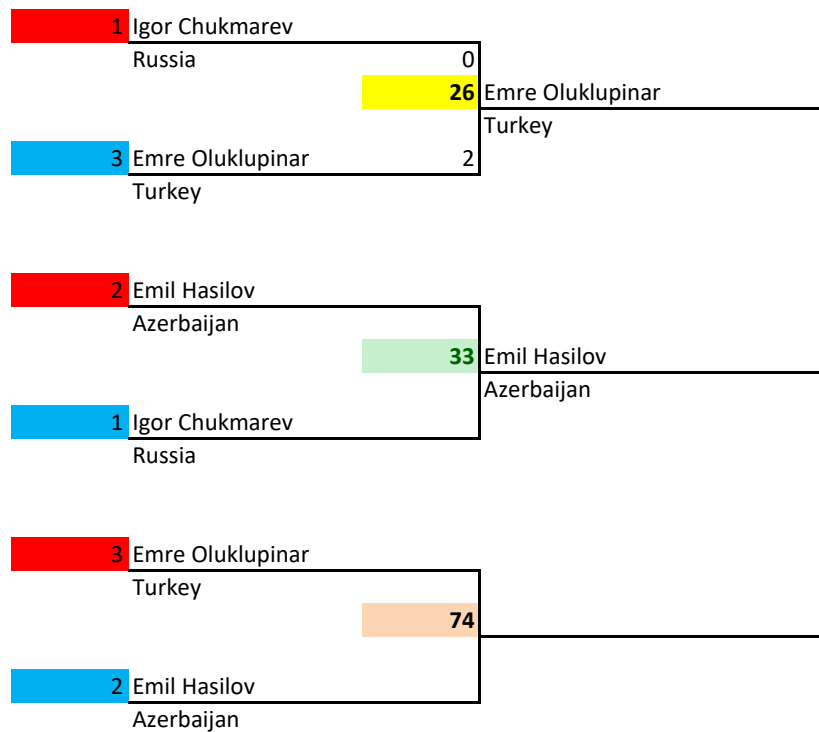

17TH EUROPEAN WUSHU CHAMPIONSHIPS

Sanda | >48kg - ≤52kg | Male | 18-35 | -

1	Sargis Sargsyan	1
	Armenia	
25	Yusup Mugitdinov	
	Russia	
3	Yusup Mugitdinov	2
	Russia	
2	Emin Askarzade	
	Azerbaijan	
32	Sargis Sargsyan	
	Armenia	
1	Sargis Sargsyan	
	Armenia	
3	Yusup Mugitdinov	
	Russia	
73		
2	Emin Askarzade	
	Azerbaijan	

17TH EUROPEAN WUSHU CHAMPIONSHIPS

"Sanda | >56kg - ≤60kg | Male | 17 | -"