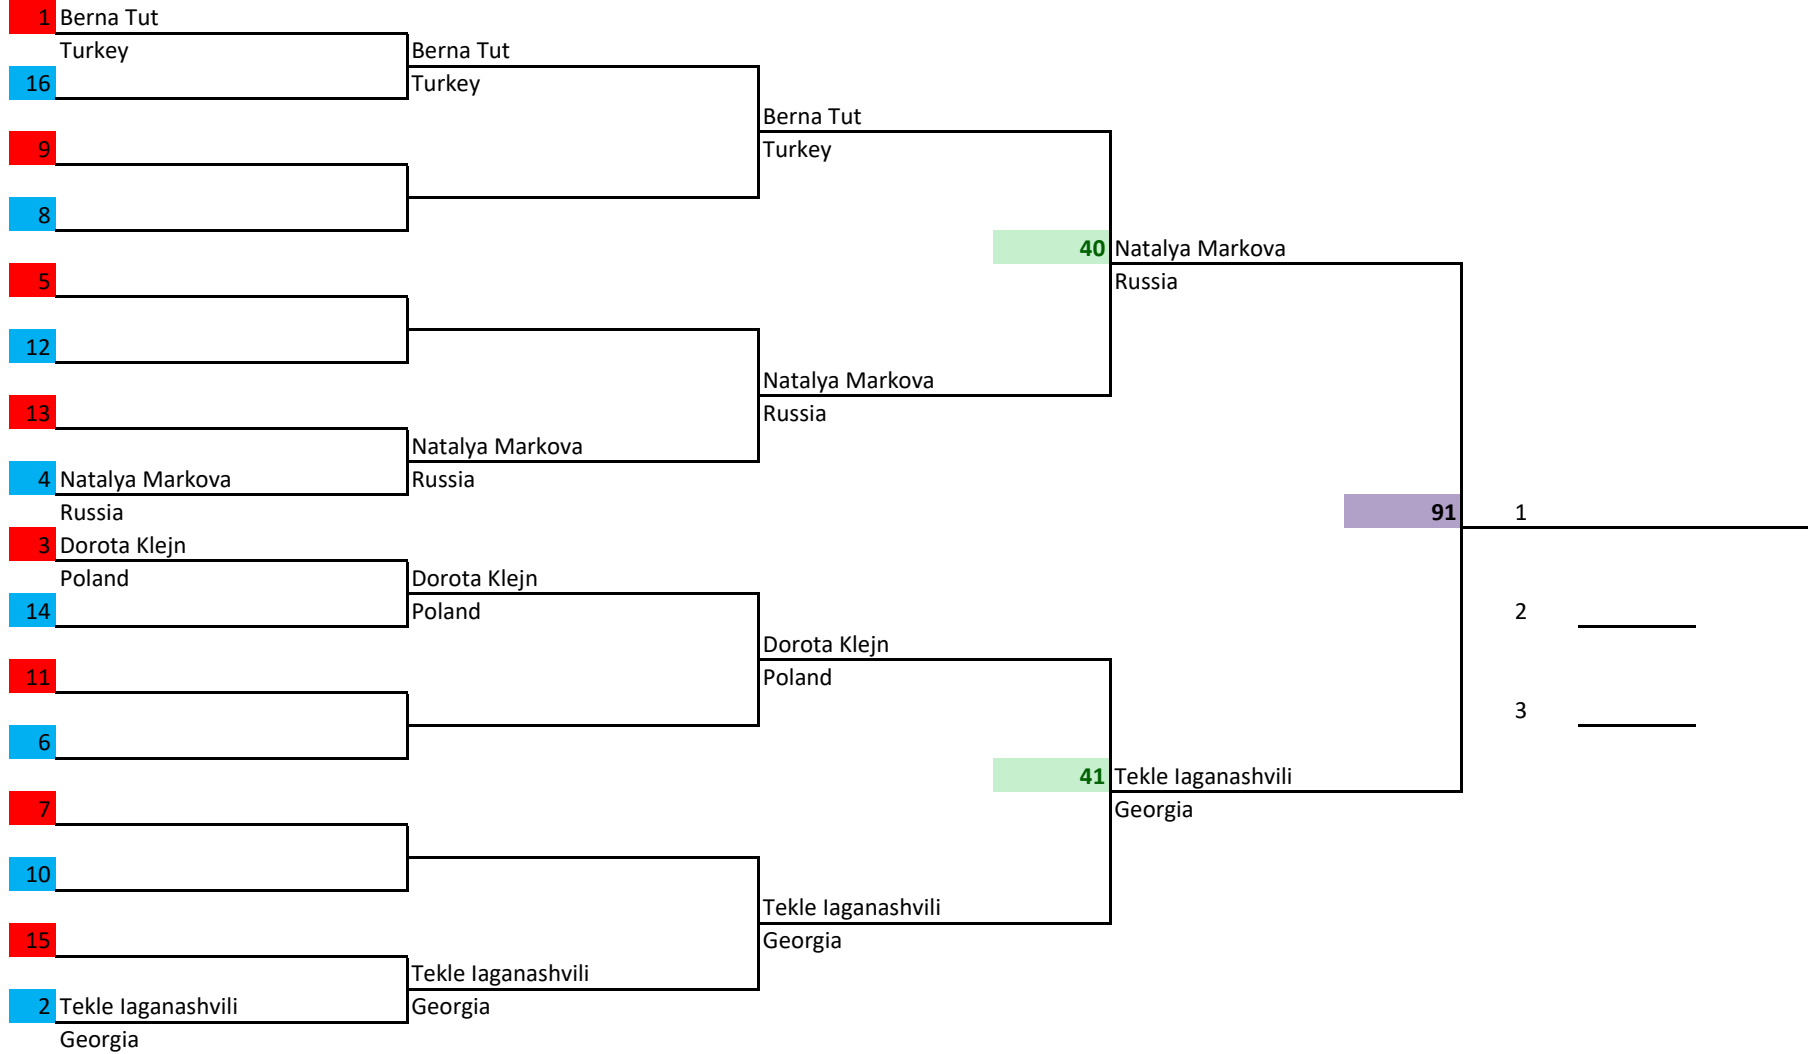

17TH EUROPEAN WUSHU CHAMPIONSHIPS

Sanda | >48kg - ≤52kg | Female | 15-16 | -

Chief Referee:

17TH EUROPEAN WUSHU CHAMPIONSHIPS

Sanda | >56kg - ≤60kg | Male | 15-16 | -

Chief Referee:

17TH EUROPEAN WUSHU CHAMPIONSHIPS

Sanda | >48kg - ≤52kg | Female | 18-35 | -

17TH EUROPEAN WUSHU CHAMPIONSHIPS

Sanda | >52kg - ≤56kg | Female | 18-35 | -

Chief Referee:

17TH EUROPEAN WUSHU CHAMPIONSHIPS

Sanda | >52kg - ≤56kg | Male | 15-16 | -