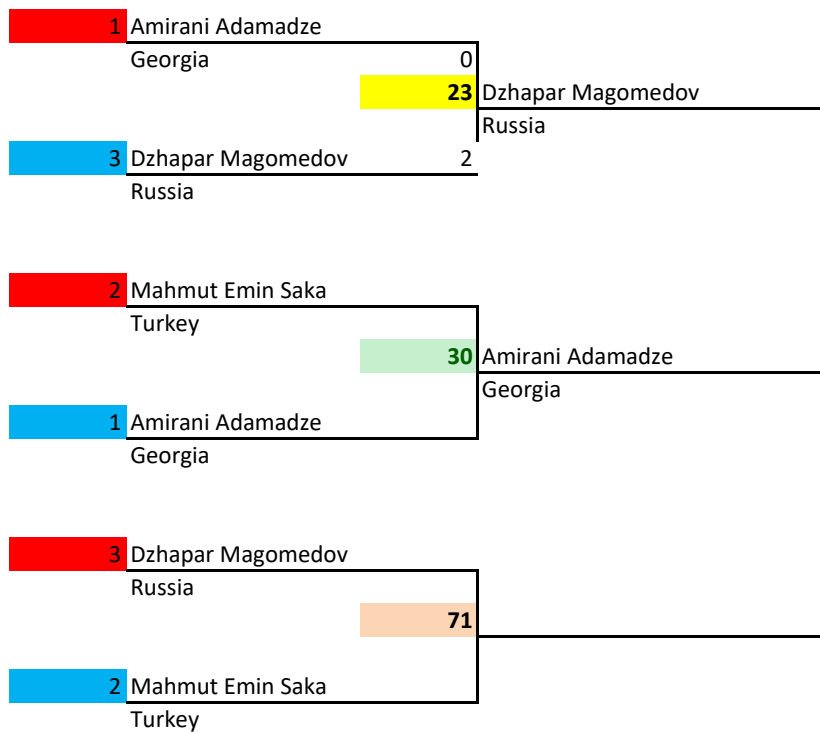

17TH EUROPEAN WUSHU CHAMPIONSHIPS

Sanda | >75kg - ≤80kg | Male | 18-35 | -

17TH EUROPEAN WUSHU CHAMPIONSHIPS

Sanda | >80kg - ≤85kg | Male | 18-35 | -

17TH EUROPEAN WUSHU CHAMPIONSHIPS

Sanda | ≤48kg | Male | 15-17 | -

Chief Referee:

17TH EUROPEAN WUSHU CHAMPIONSHIPS

Sanda | >85kg - ≤90kg | Male | 18-35 | -

Sanda | >65kg - ≤70kg | Male | 15-16 | -

17TH EUROPEAN WUSHU CHAMPIONSHIPS

Sanda | >56kg - ≤60kg | Female | 15-17 | -

17TH EUROPEAN WUSHU CHAMPIONSHIPS

Sanda | >90kg | Male | 18-35 | -

17TH EUROPEAN WUSHU CHAMPIONSHIPS

"Sanda | >80kg - ≤85kg | Male | 17 | -"

17TH EUROPEAN WUSHU CHAMPIONSHIPS

Sanda | >70kg - ≤75kg | Female | 18-35 | -