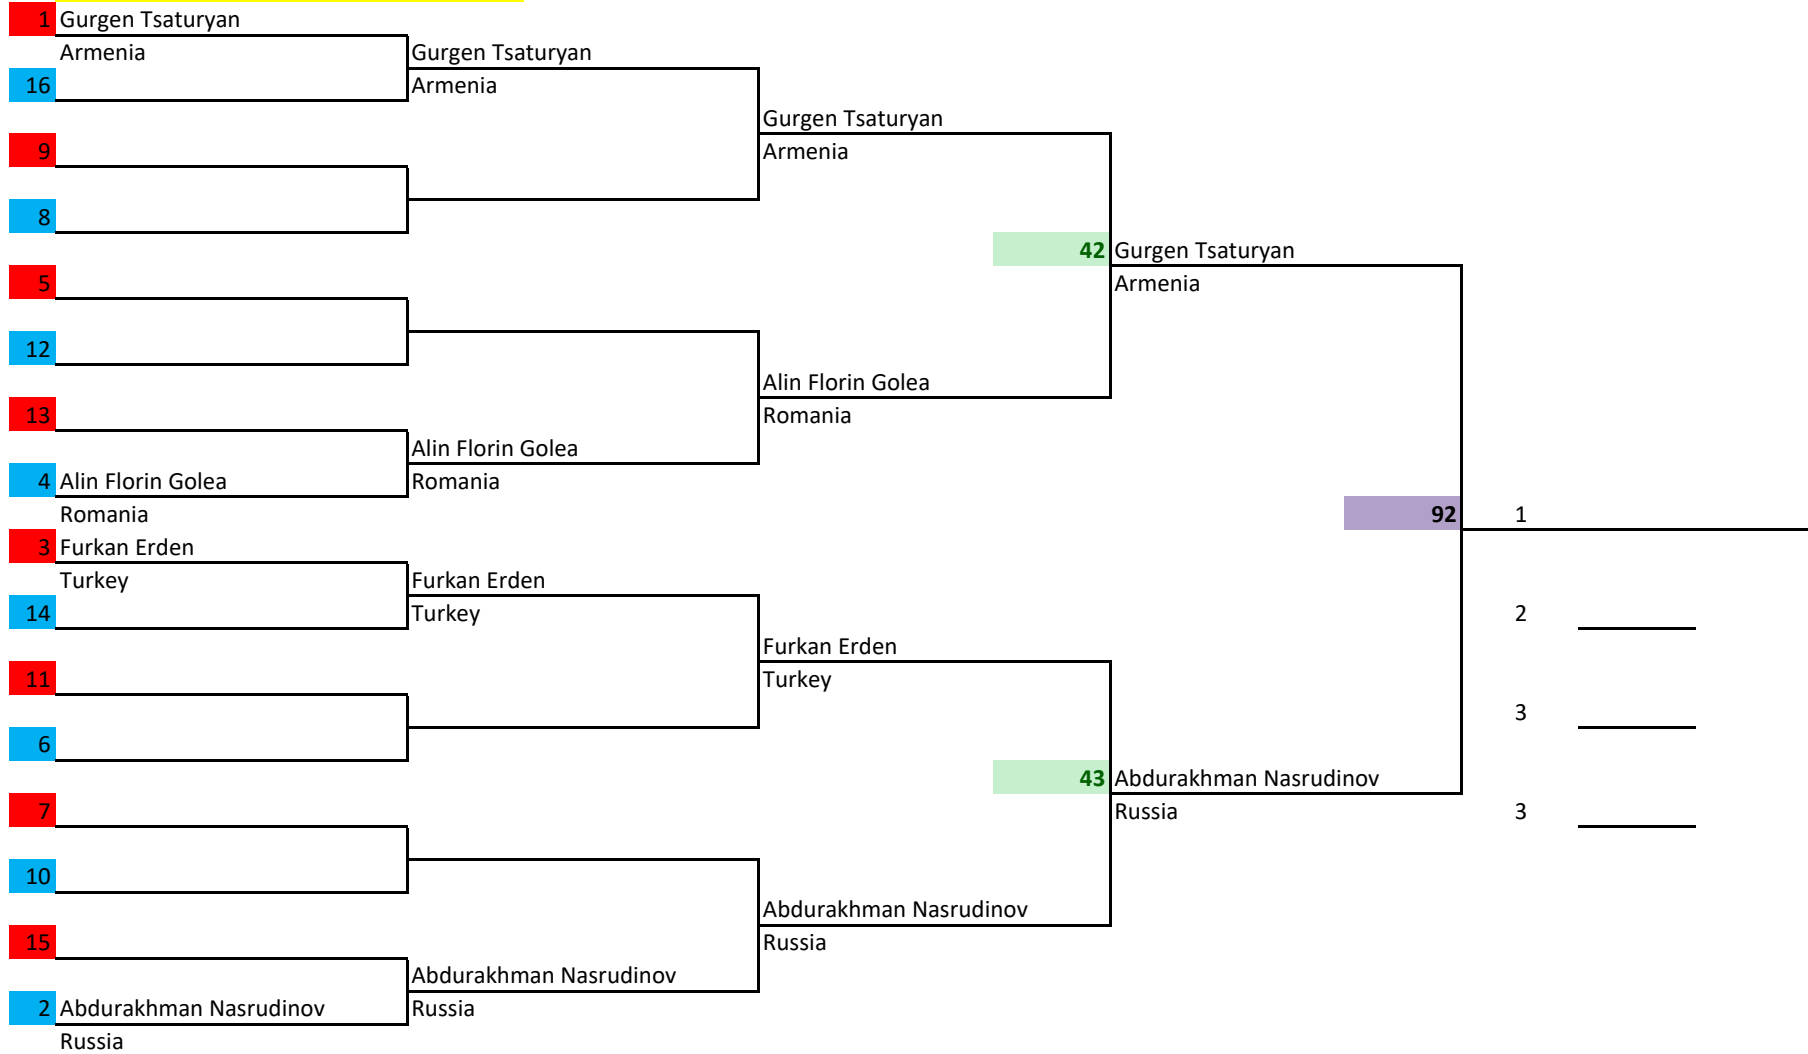

Sanda | >48kg - ≤52kg | Female | 18-35 | -

17TH EUROPEAN WUSHU CHAMPIONSHIPS

Sanda | >52kg - ≤56kg | Female | 18-35 | -

Chief Referee:

17TH EUROPEAN WUSHU CHAMPIONSHIPS

Sanda | >52kg - ≤56kg | Male | 15-16 | -