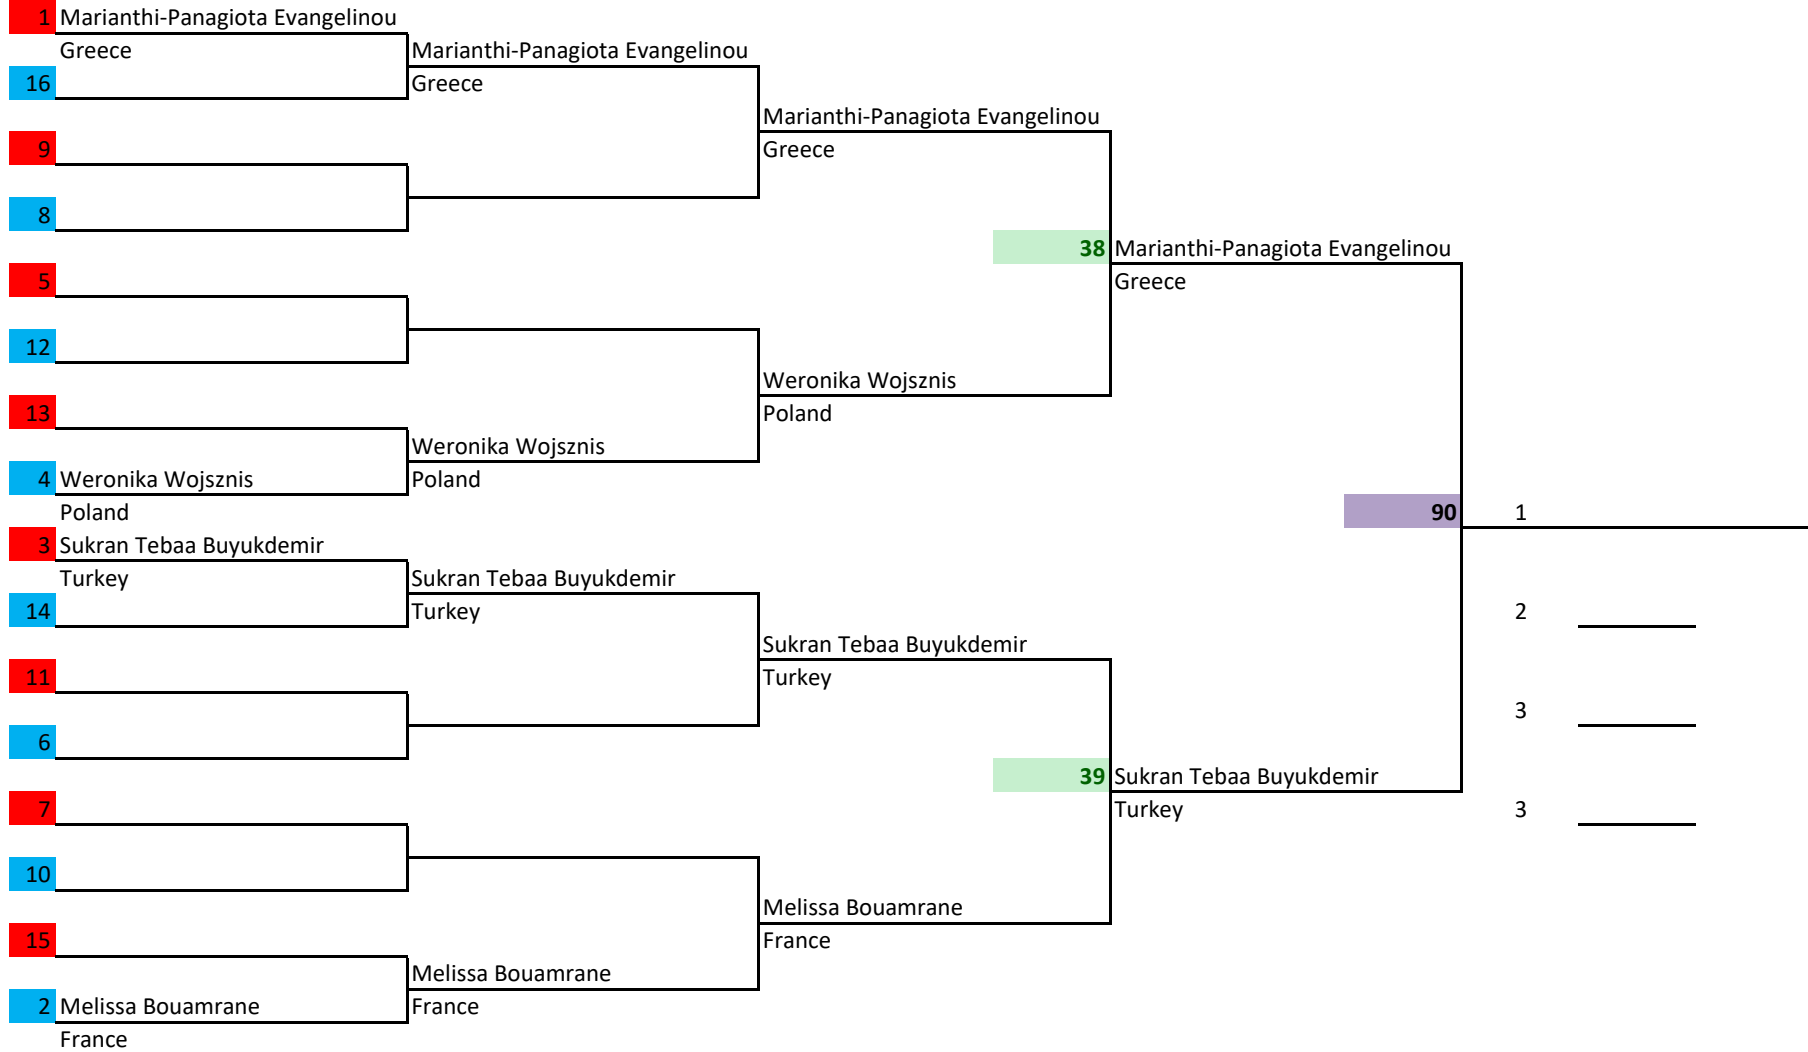

17TH EUROPEAN WUSHU CHAMPIONSHIPS

Sanda | >48kg - ≤52kg | Female | 15-16 | -

Chief Referee:

17TH EUROPEAN WUSHU CHAMPIONSHIPS

Sanda | >56kg - ≤60kg | Male | 15-16 | -

Chief Referee:

17TH EUROPEAN WUSHU CHAMPIONSHIPS

Sanda | >48kg - ≤52kg | Female | 18-35 | -

17TH EUROPEAN WUSHU CHAMPIONSHIPS

Sanda | >52kg - ≤56kg | Female | 18-35 | -

Chief Referee:

17TH EUROPEAN WUSHU CHAMPIONSHIPS

Sanda | >52kg - ≤56kg | Male | 15-16 | -