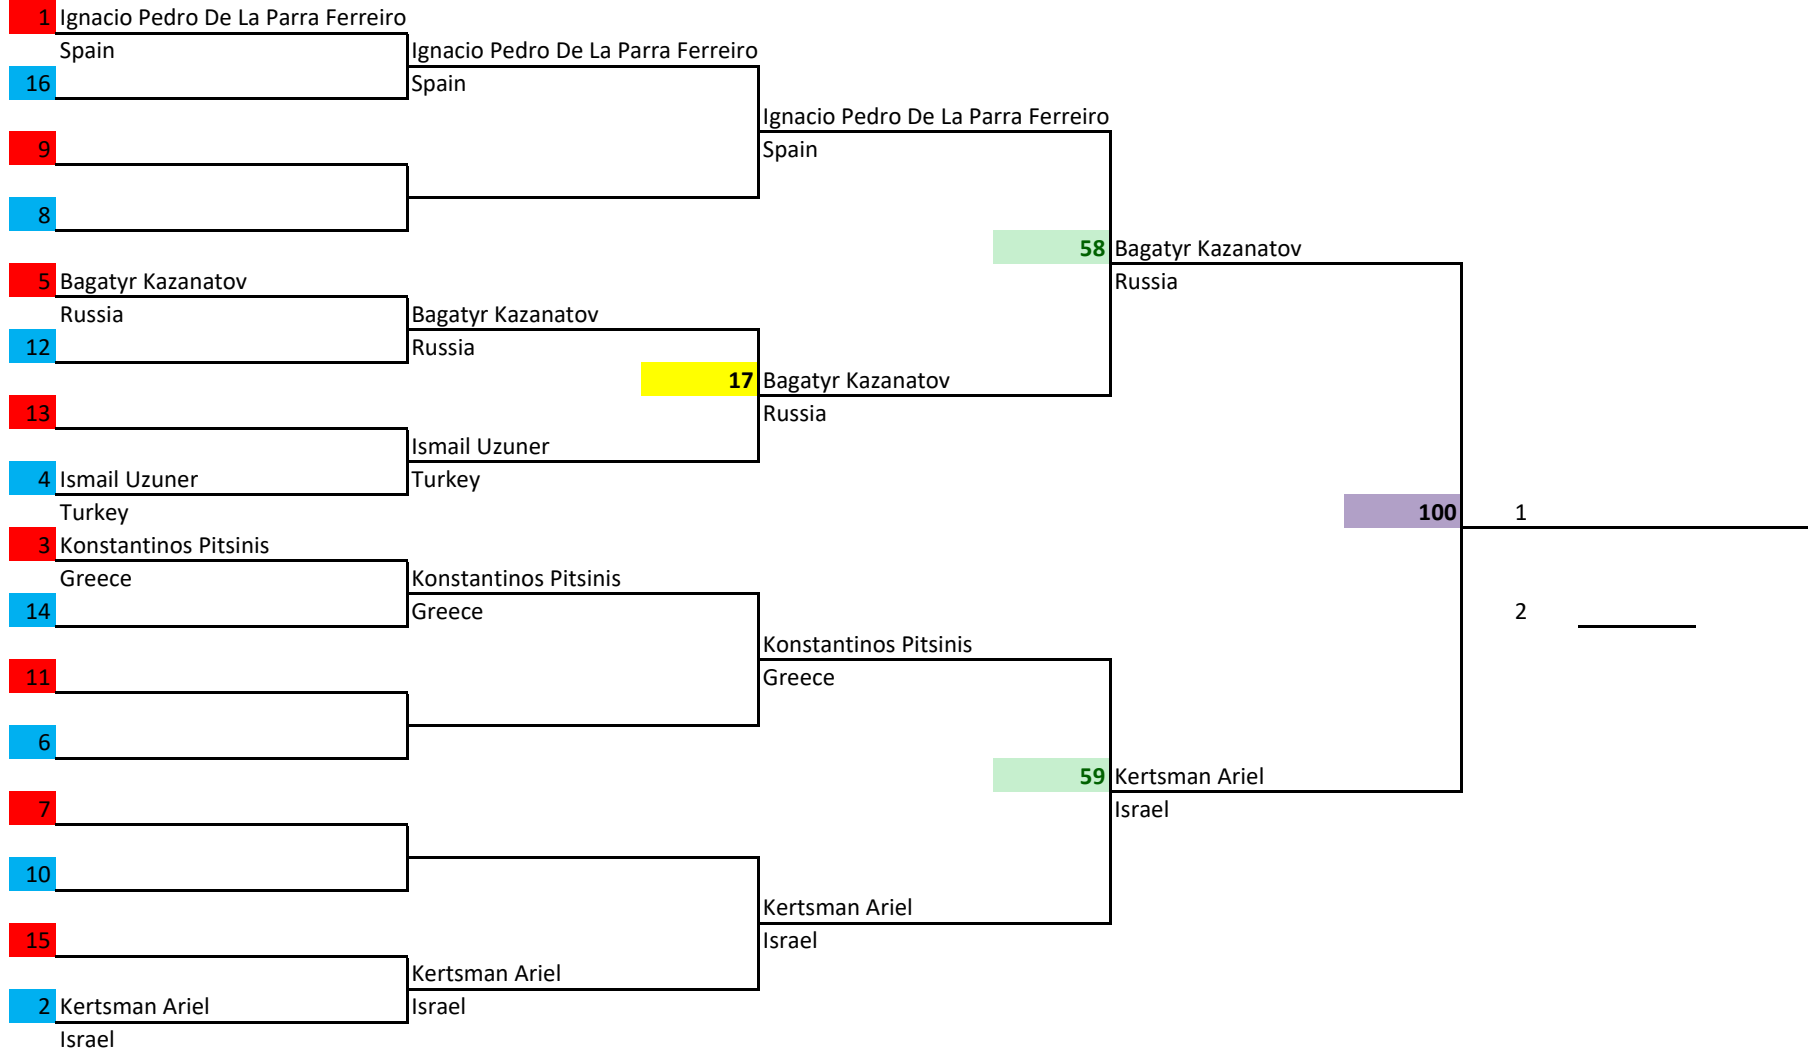

17TH EUROPEAN WUSHU CHAMPIONSHIPS

Sanda | >70kg - ≤75kg | Male | 18-35 | -

Chief Referee: