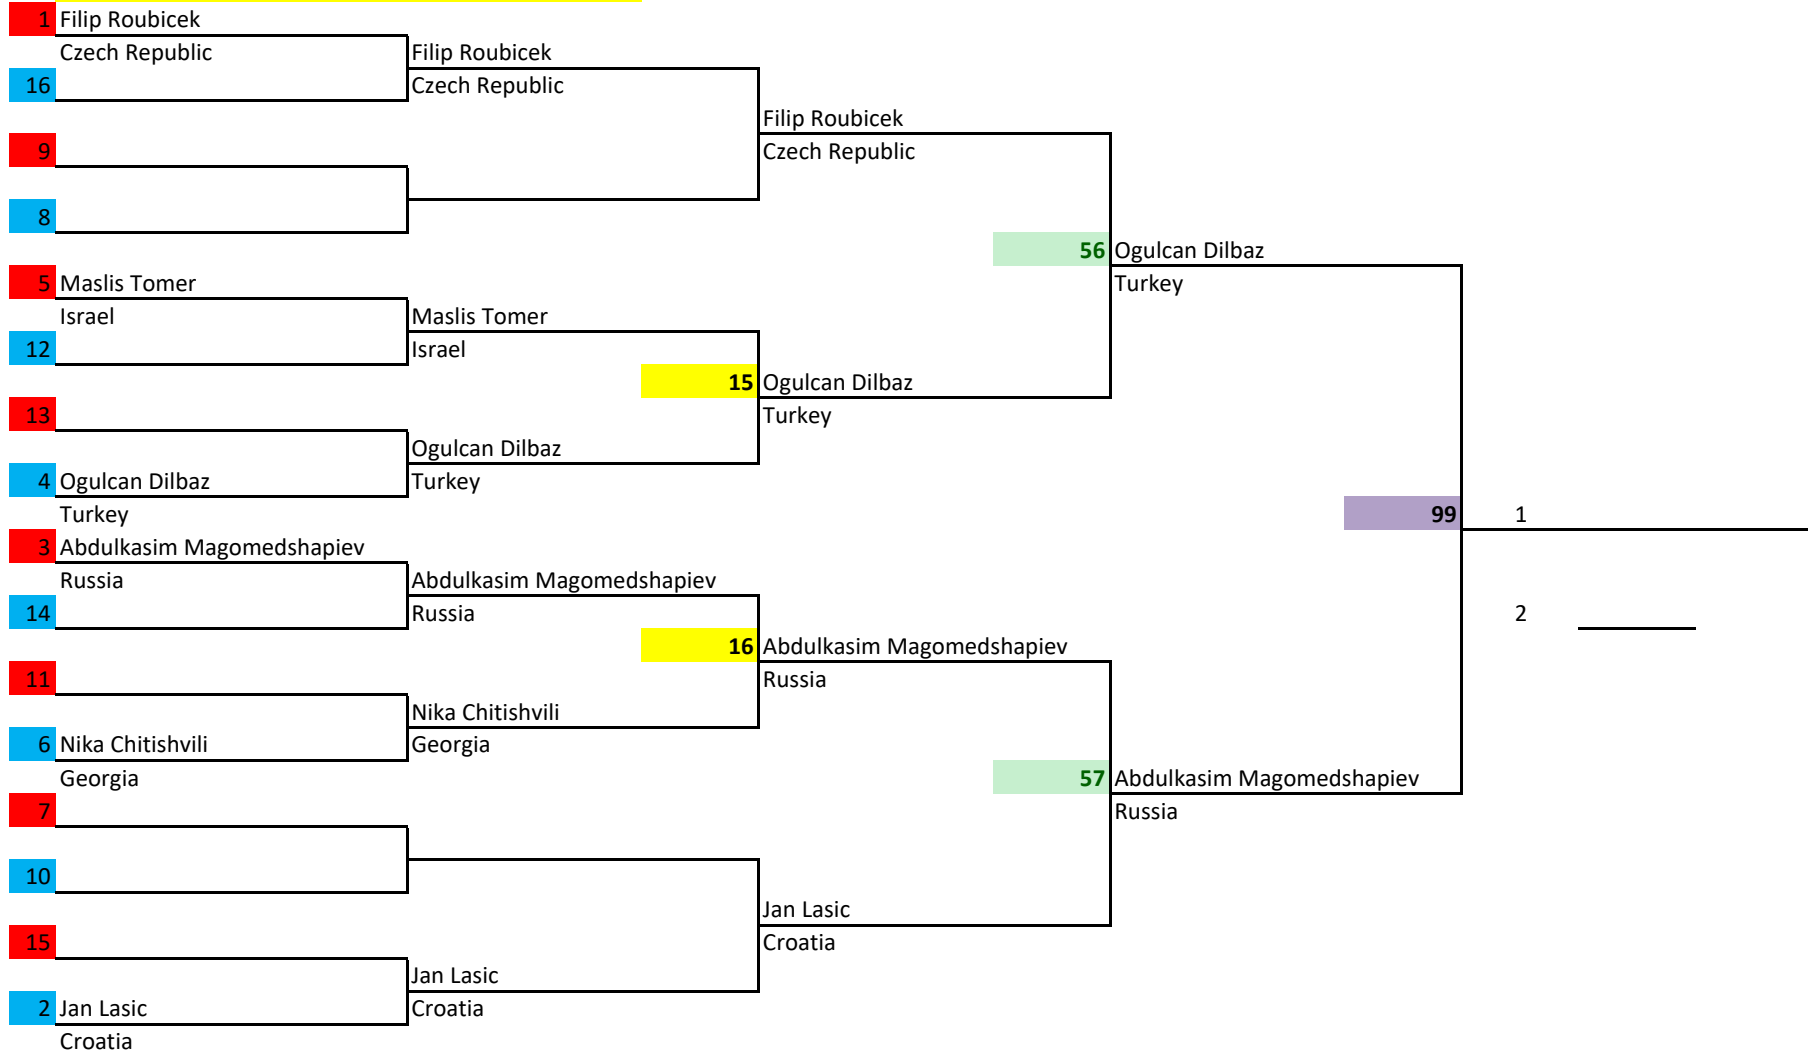

17TH EUROPEAN WUSHU CHAMPIONSHIPS

Sanda | >70kg - ≤75kg | Male | 15-16 | -