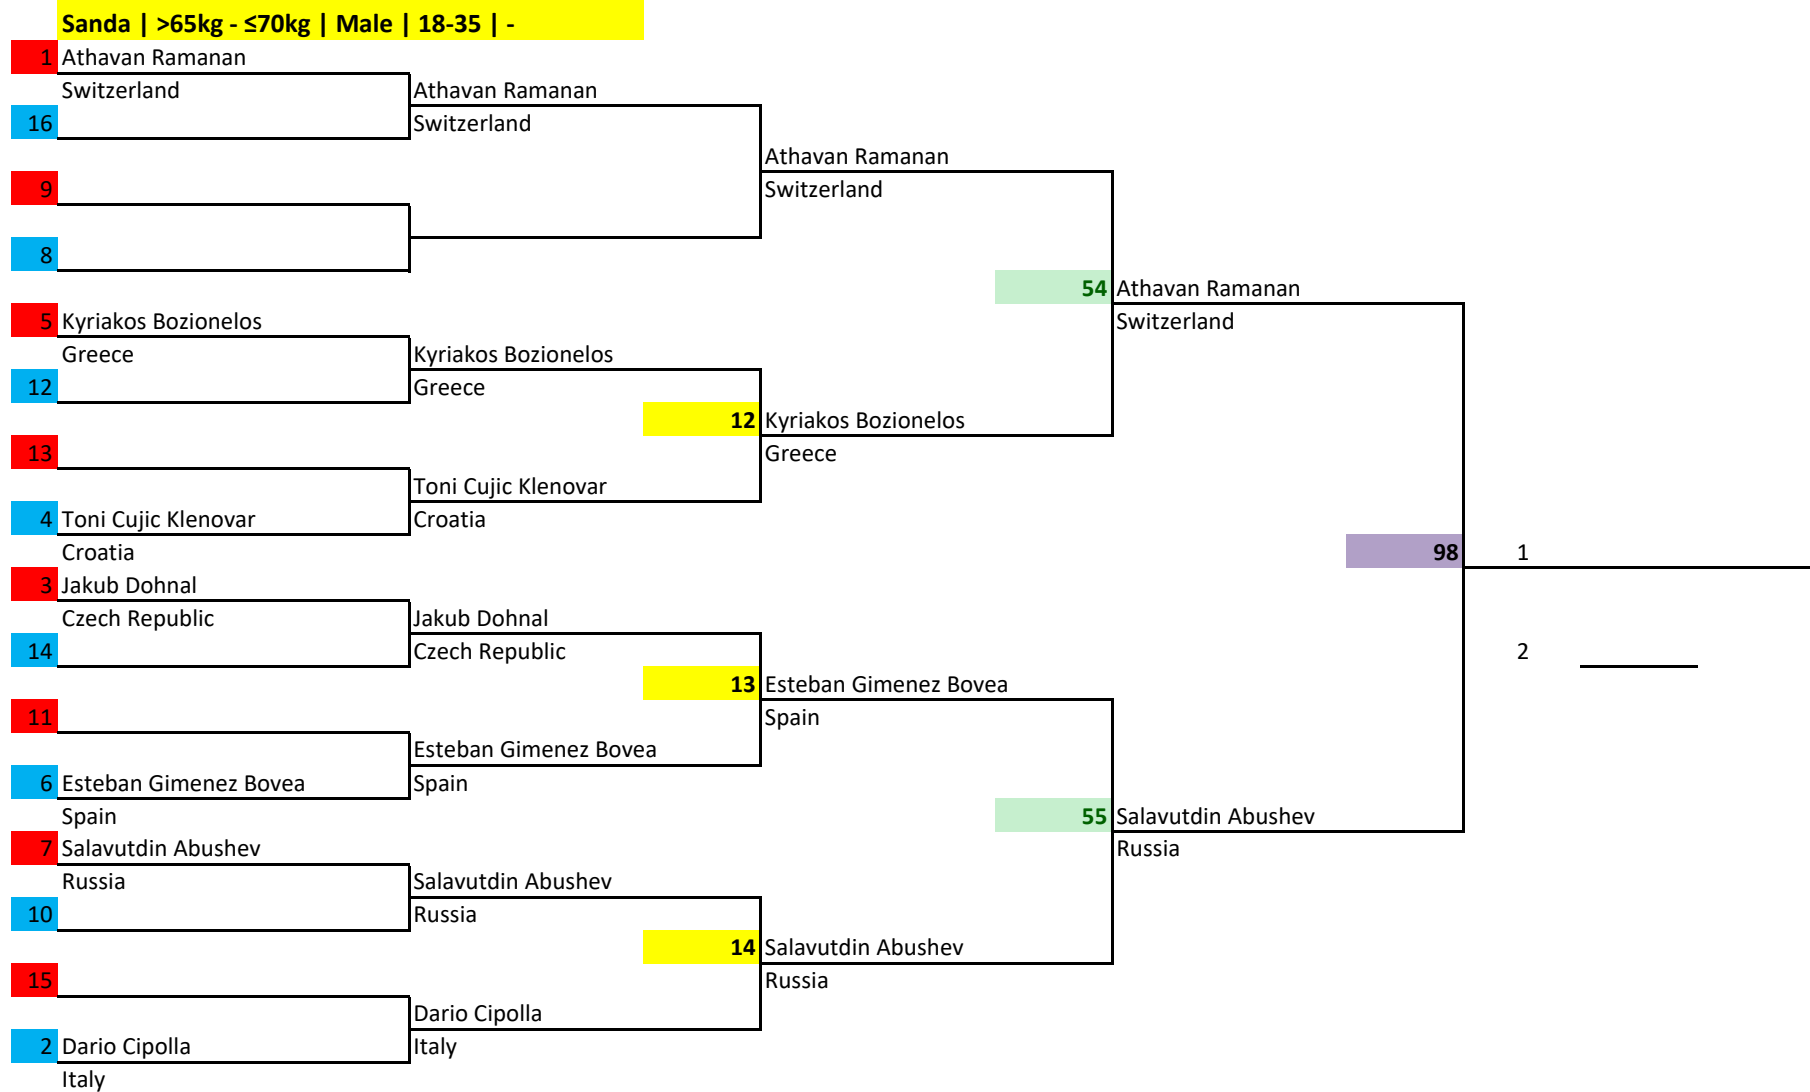

17TH EUROPEAN WUSHU CHAMPIONSHIPS

Chief Referee: