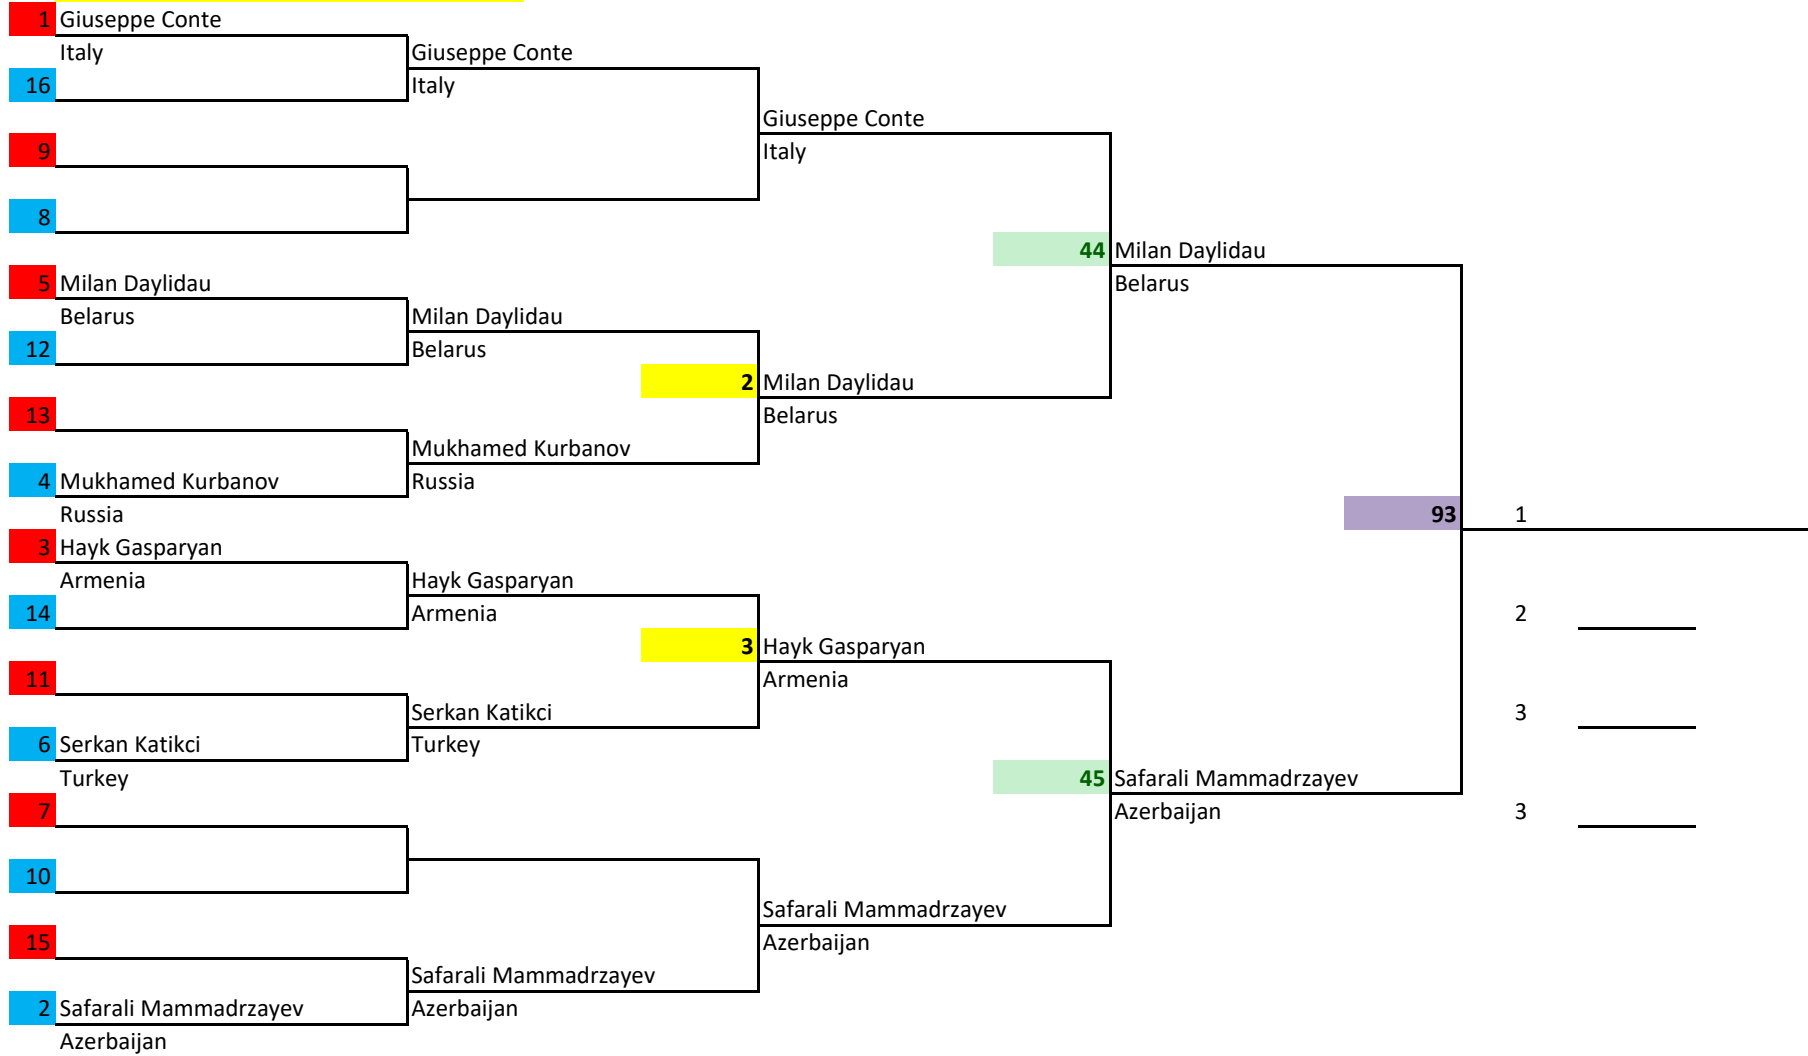

17TH EUROPEAN WUSHU CHAMPIONSHIPS

Sanda | >52kg - ≤56kg | Male | 18-35 | -

Chief Referee: