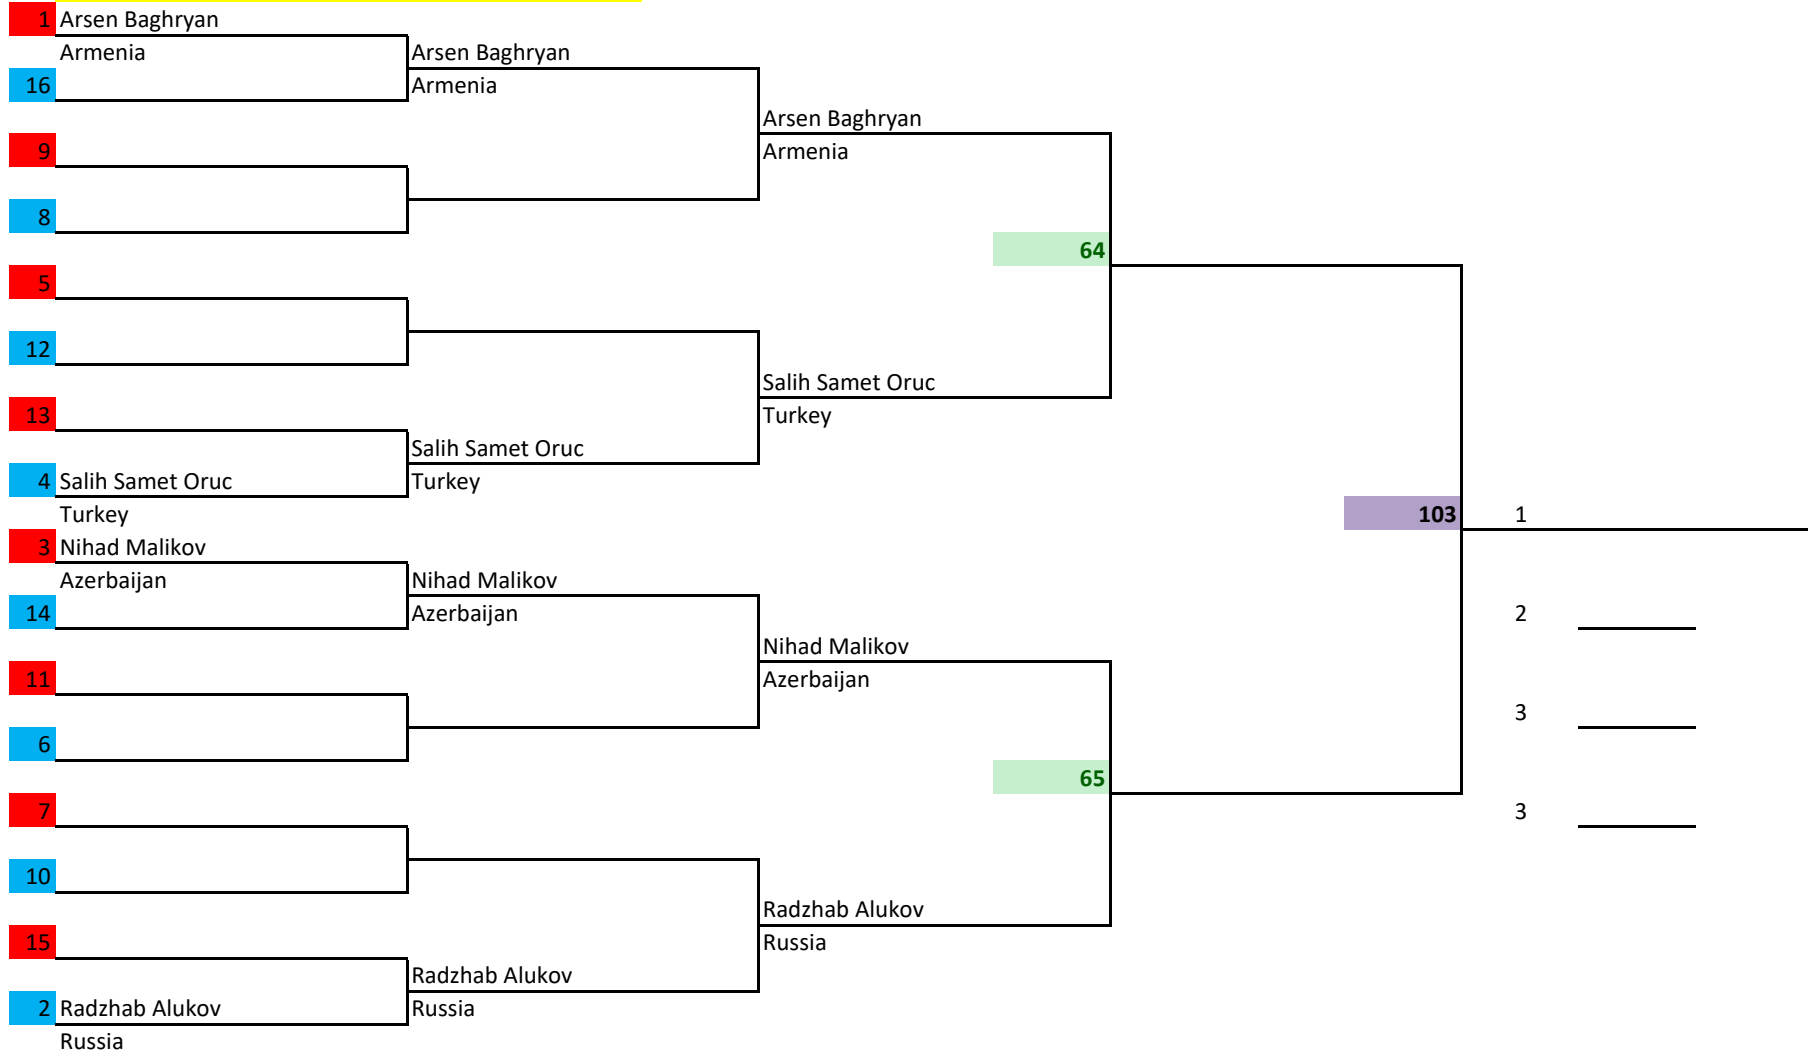

17TH EUROPEAN WUSHU CHAMPIONSHIPS

Sanda | >75kg - ≤80kg | Male | 18-35 | -

17TH EUROPEAN WUSHU CHAMPIONSHIPS

Sanda | >80kg - ≤85kg | Male | 18-35 | -

17TH EUROPEAN WUSHU CHAMPIONSHIPS

Sanda | ≤48kg | Male | 15-17 | -