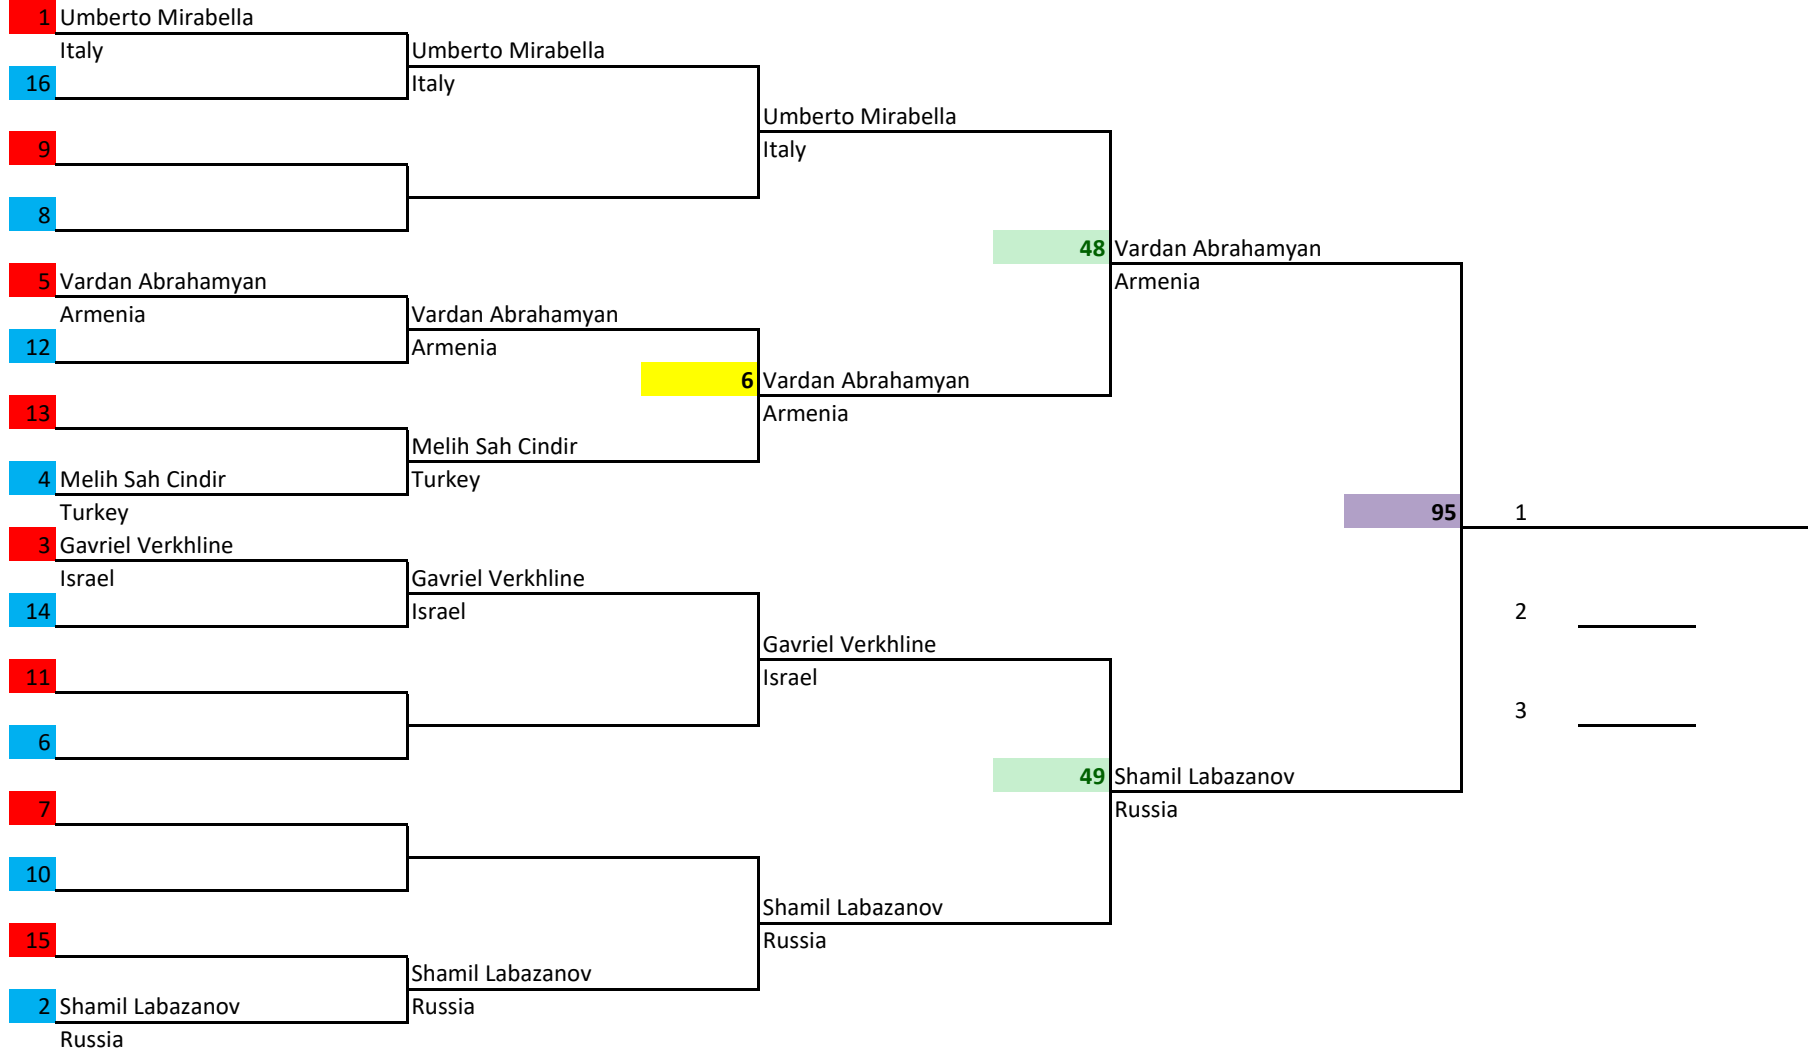

17TH EUROPEAN WUSHU CHAMPIONSHIPS

Sanda | >60kg - ≤65kg | Male | 15-16 | -