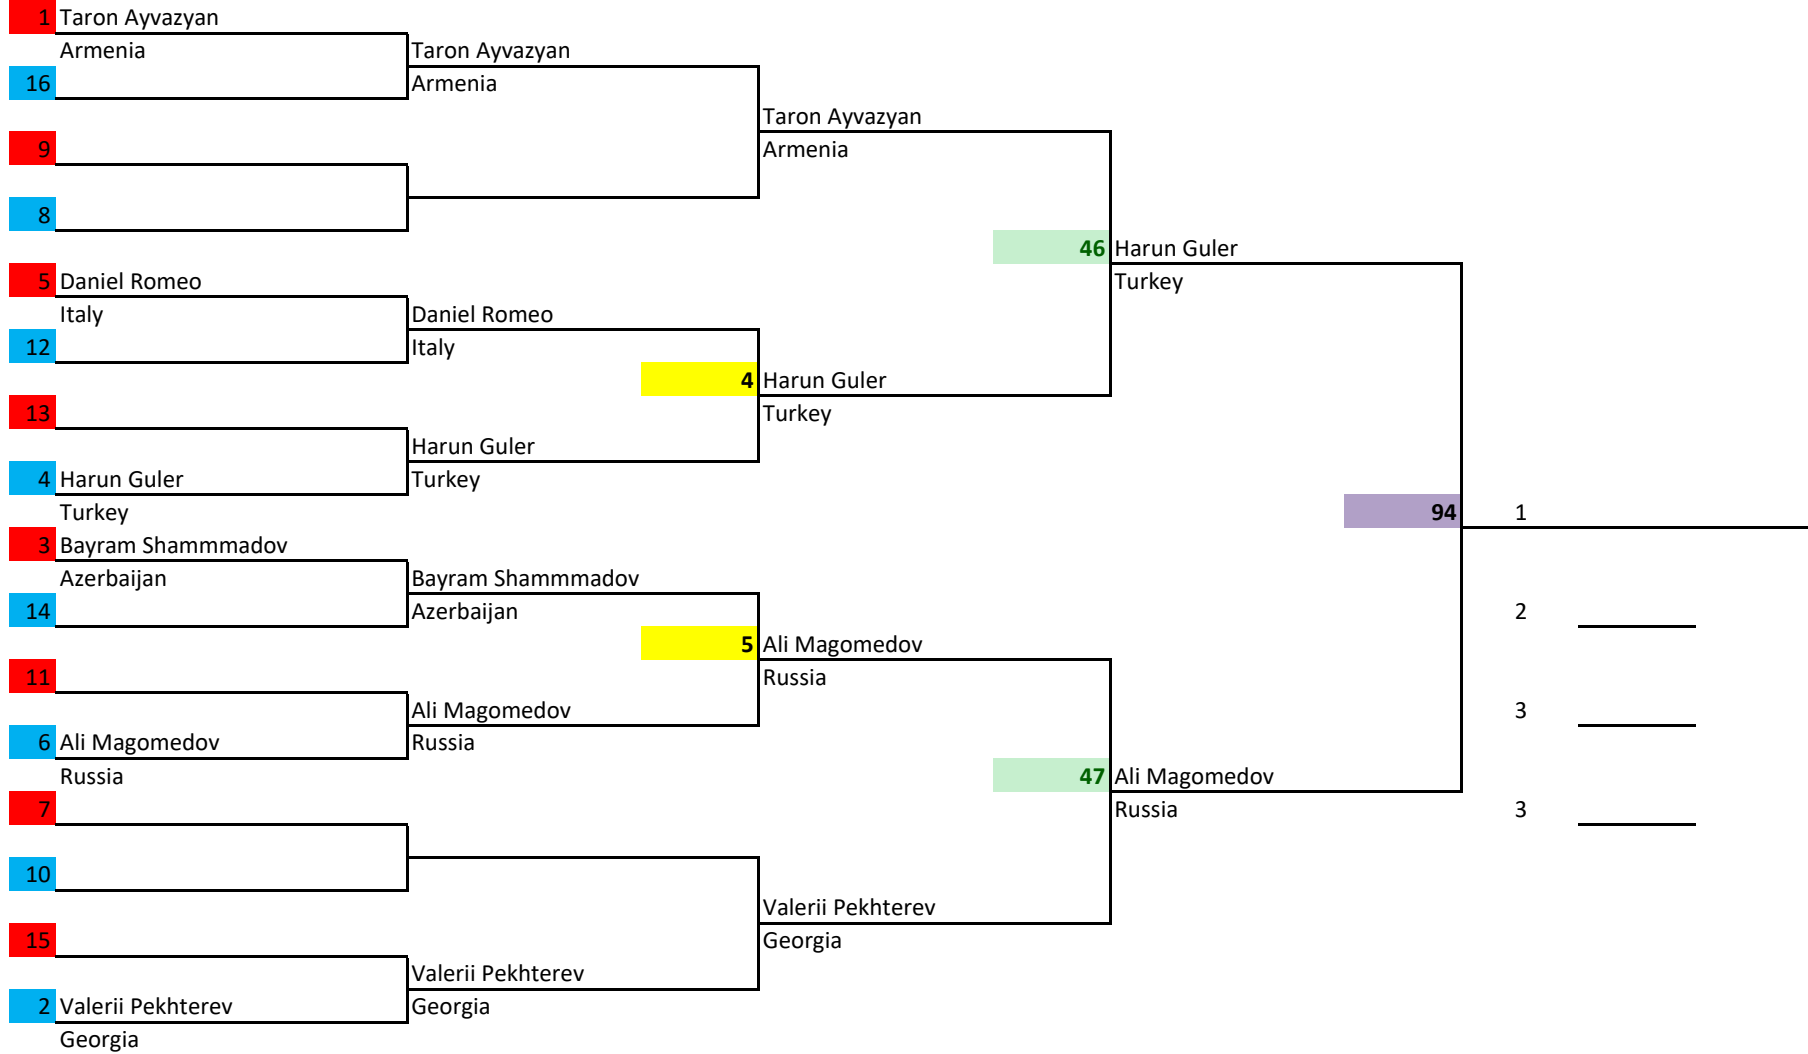

Chief Referee:

17TH EUROPEAN WUSHU CHAMPIONSHIPS

Sanda | >52kg - ≤56kg | Male | 18-35 | -

Chief Referee:

17TH EUROPEAN WUSHU CHAMPIONSHIPS

Sanda | >56kg - ≤60kg | Male | 18-35 | -

Chief Referee:

17TH EUROPEAN WUSHU CHAMPIONSHIPS