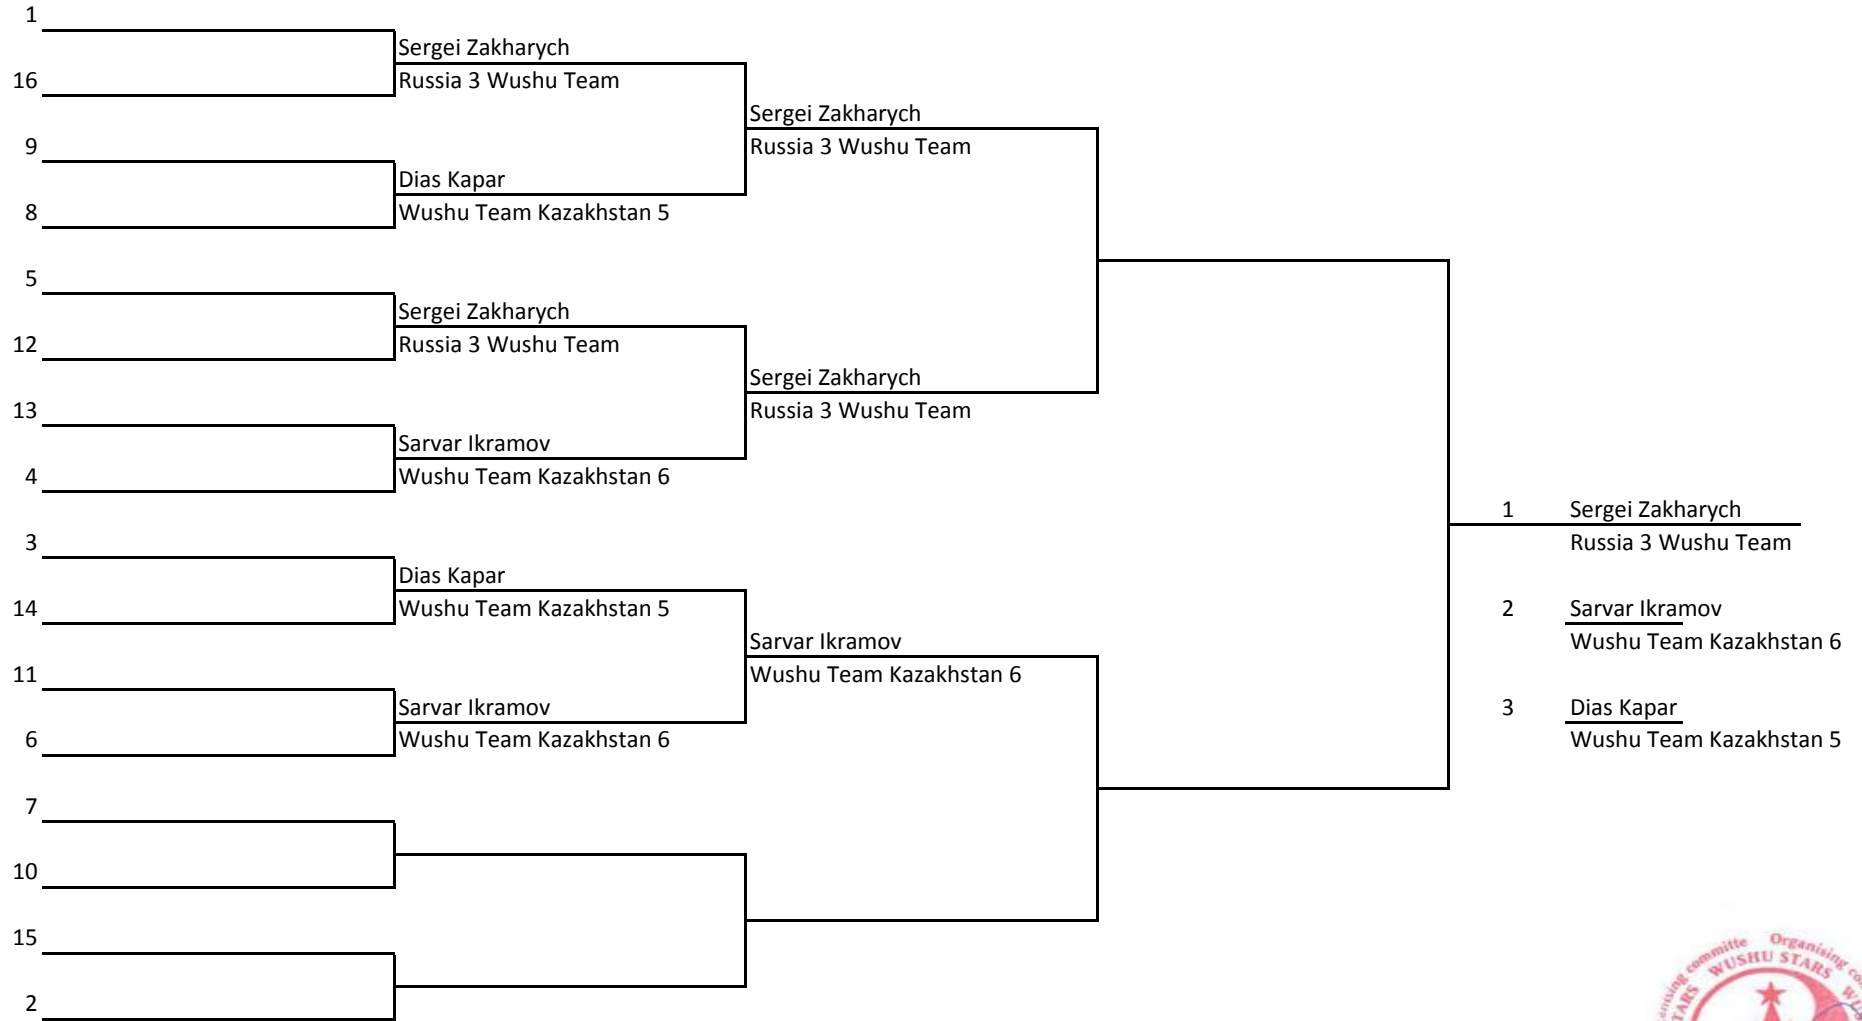

Sanshou Sanda. Full Contact | >75kg - ≤80kg | Male | Juniors: full age 15-17 Round-Robin