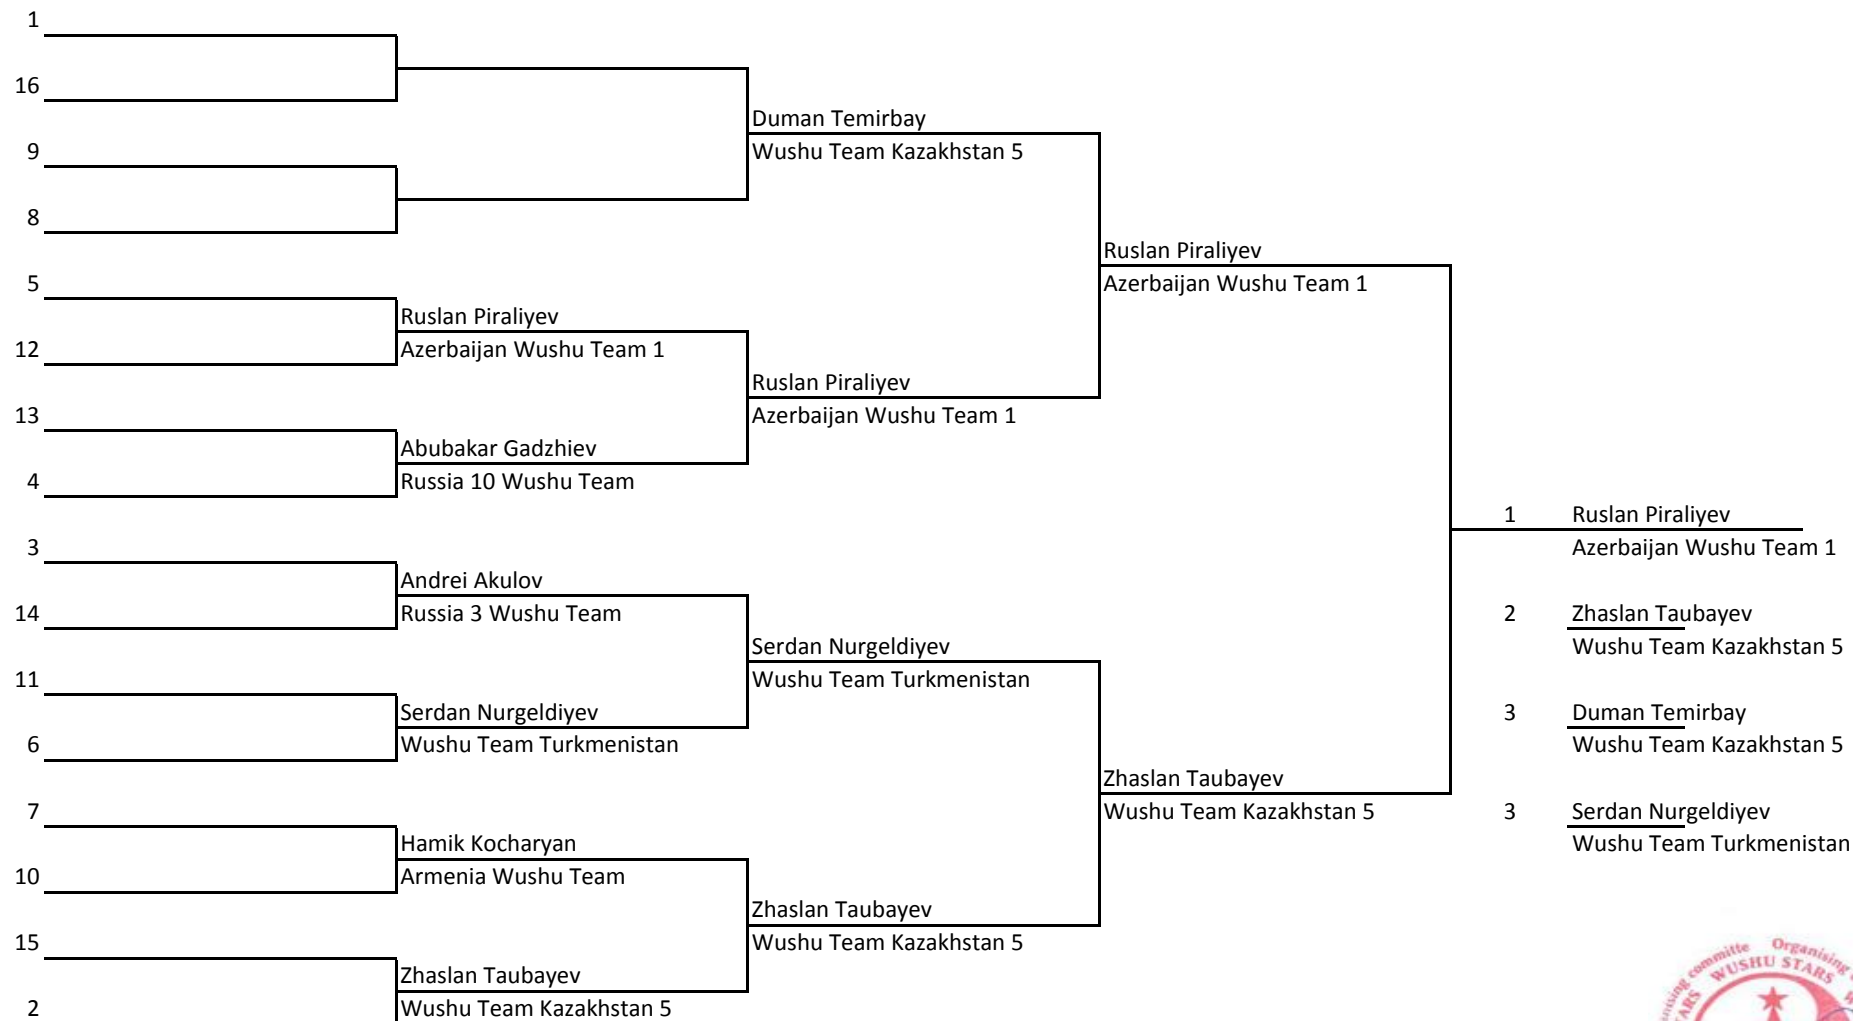

Chief Referee: Alexander Raduncev

**Sanshou Sanda. Full Contact | >56kg - ≤60kg | Male | Juniors: full age 15-17**

MOSCOW WUSHU STARS 2017, 17th-22nd February 2017

Sanshou Sanda. Full Contact | >56kg - ≤60kg | Male | Adults: full age 18-35