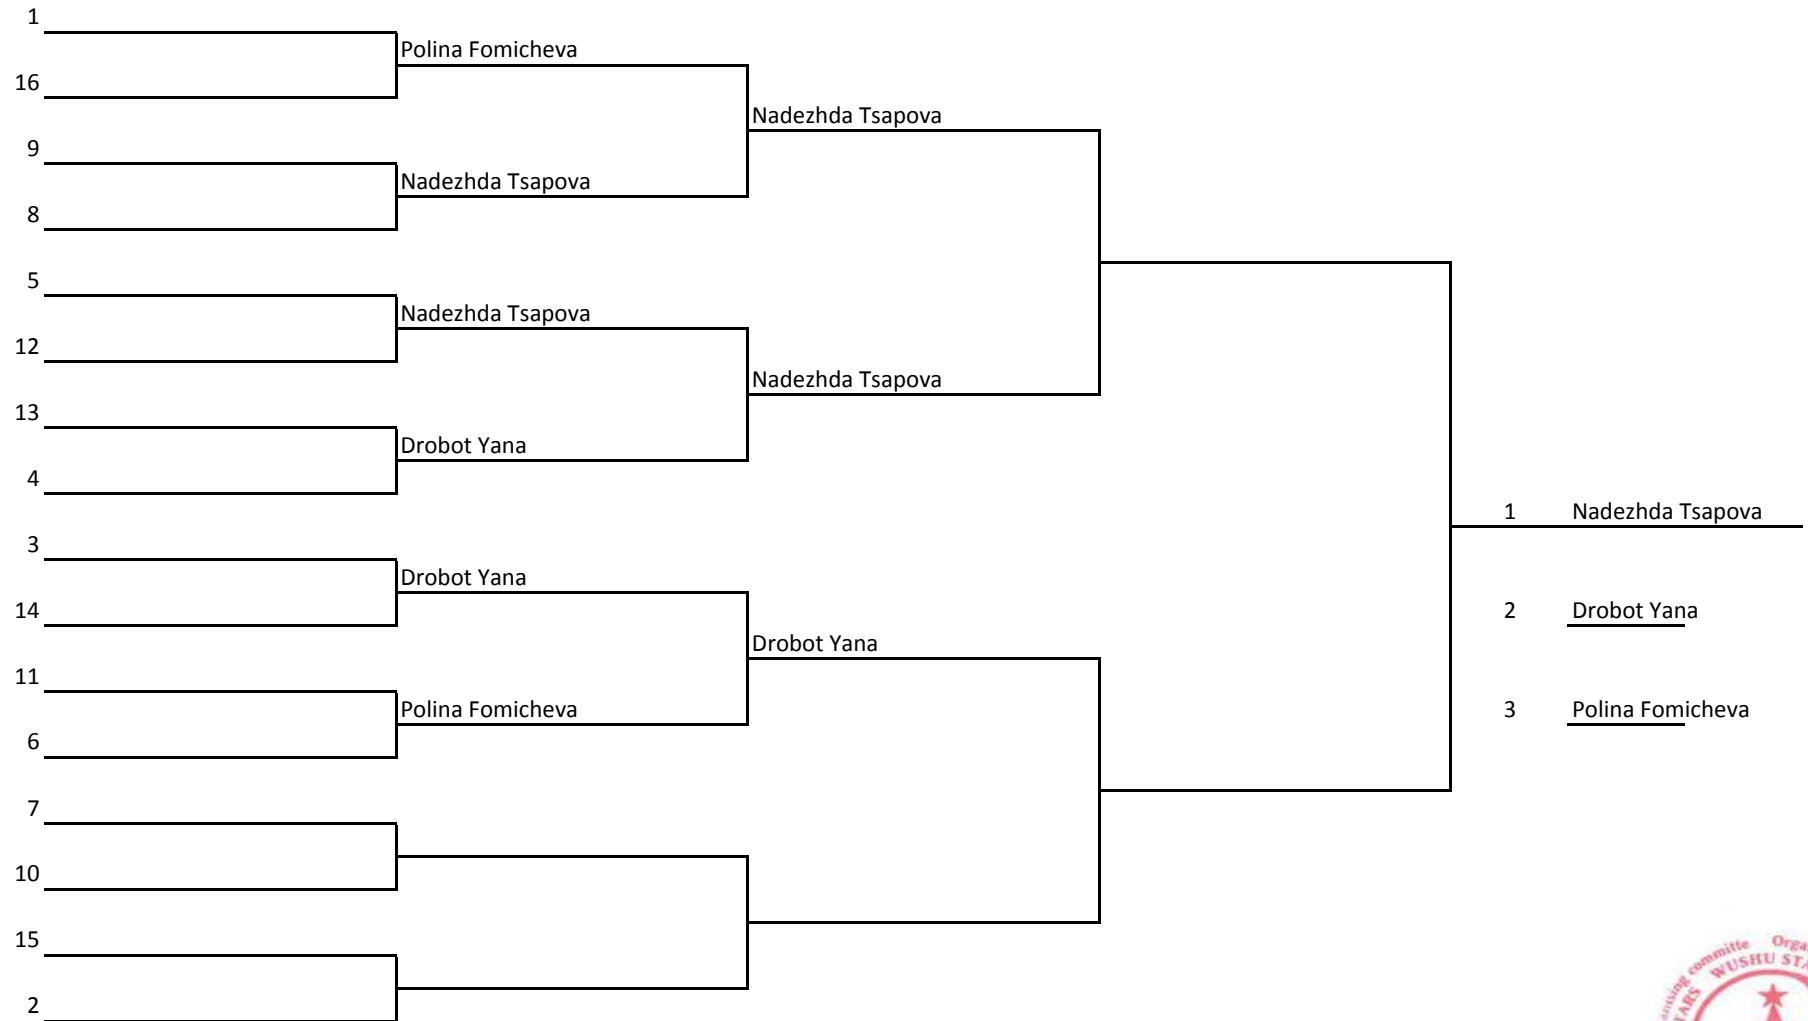

**Sanshou Sanda. Full Contact | >90kg | Male | Juniors: full age 15-17**

**Tiushou | - 75kg | Female**

**Tiushou | - 48kg | Junior Male Round-Robin**

Tiushou | - 52kg | Female Round-Robin

Tiushou | - 85kg | Male Round\_robin