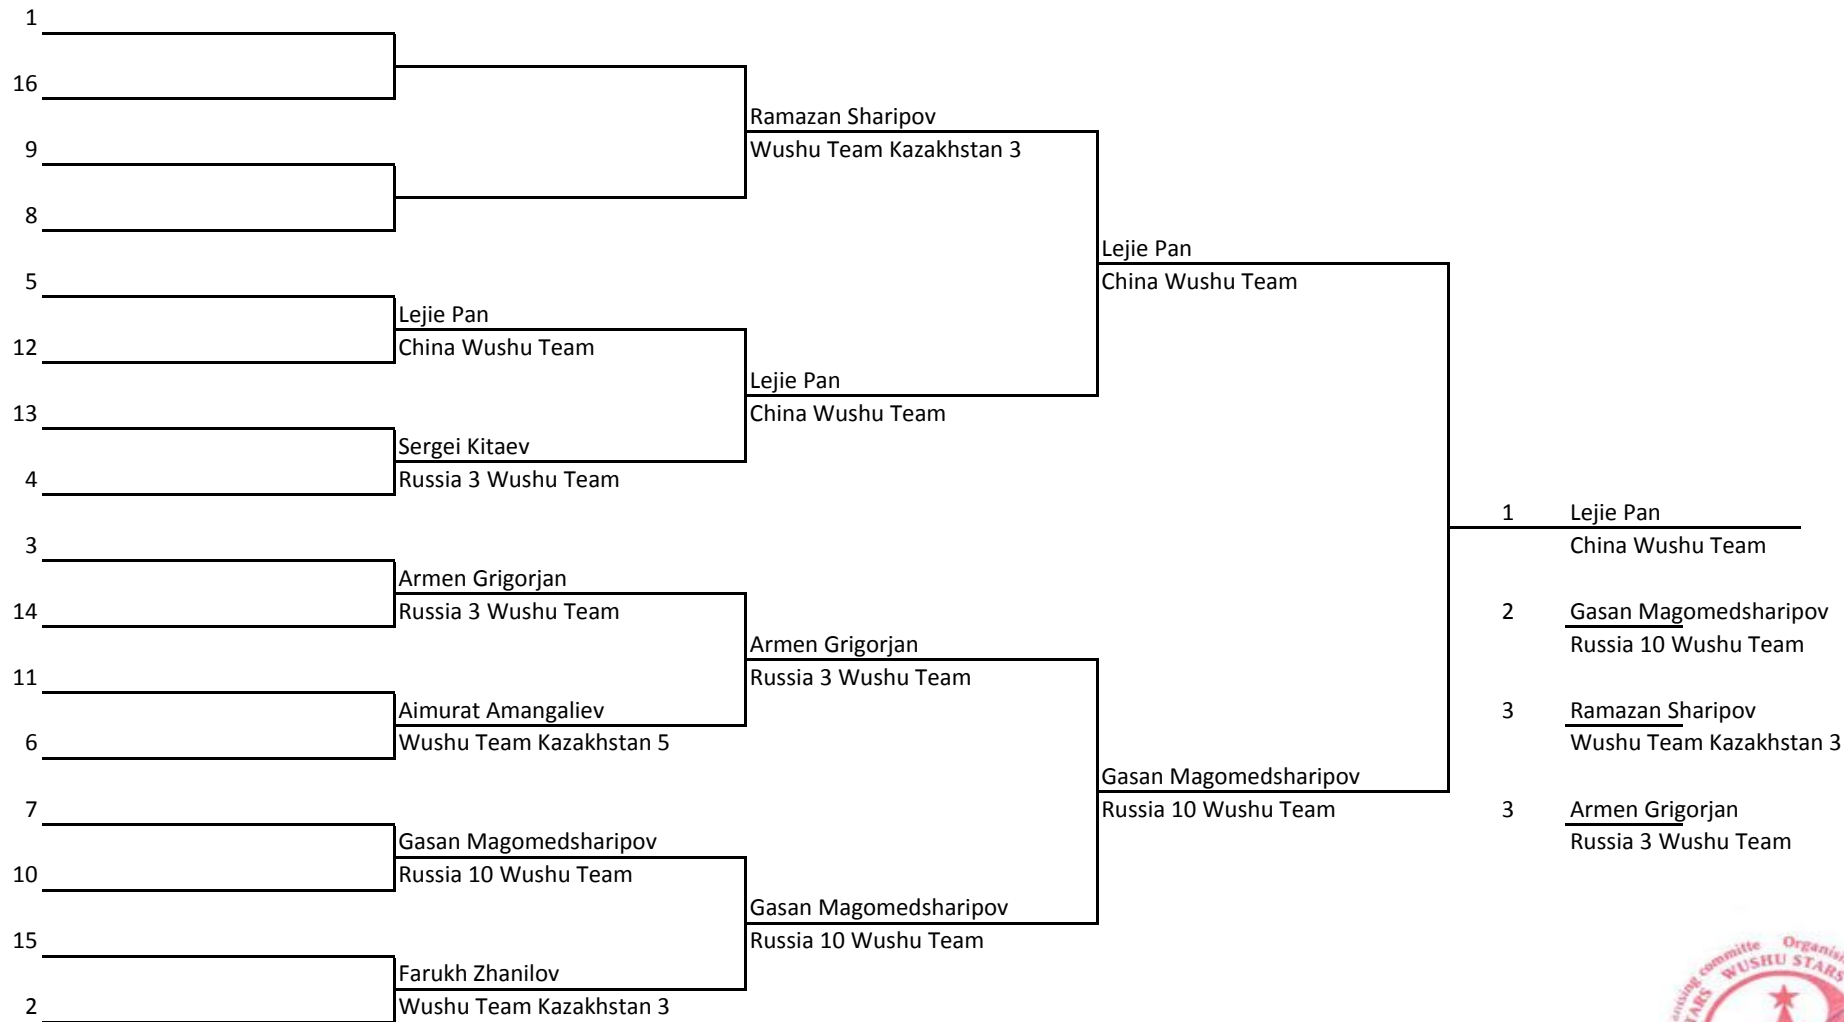

Sanshou Sanda. Full Contact | >56kg - ≤60kg | Male | Juniors: full age 15-17