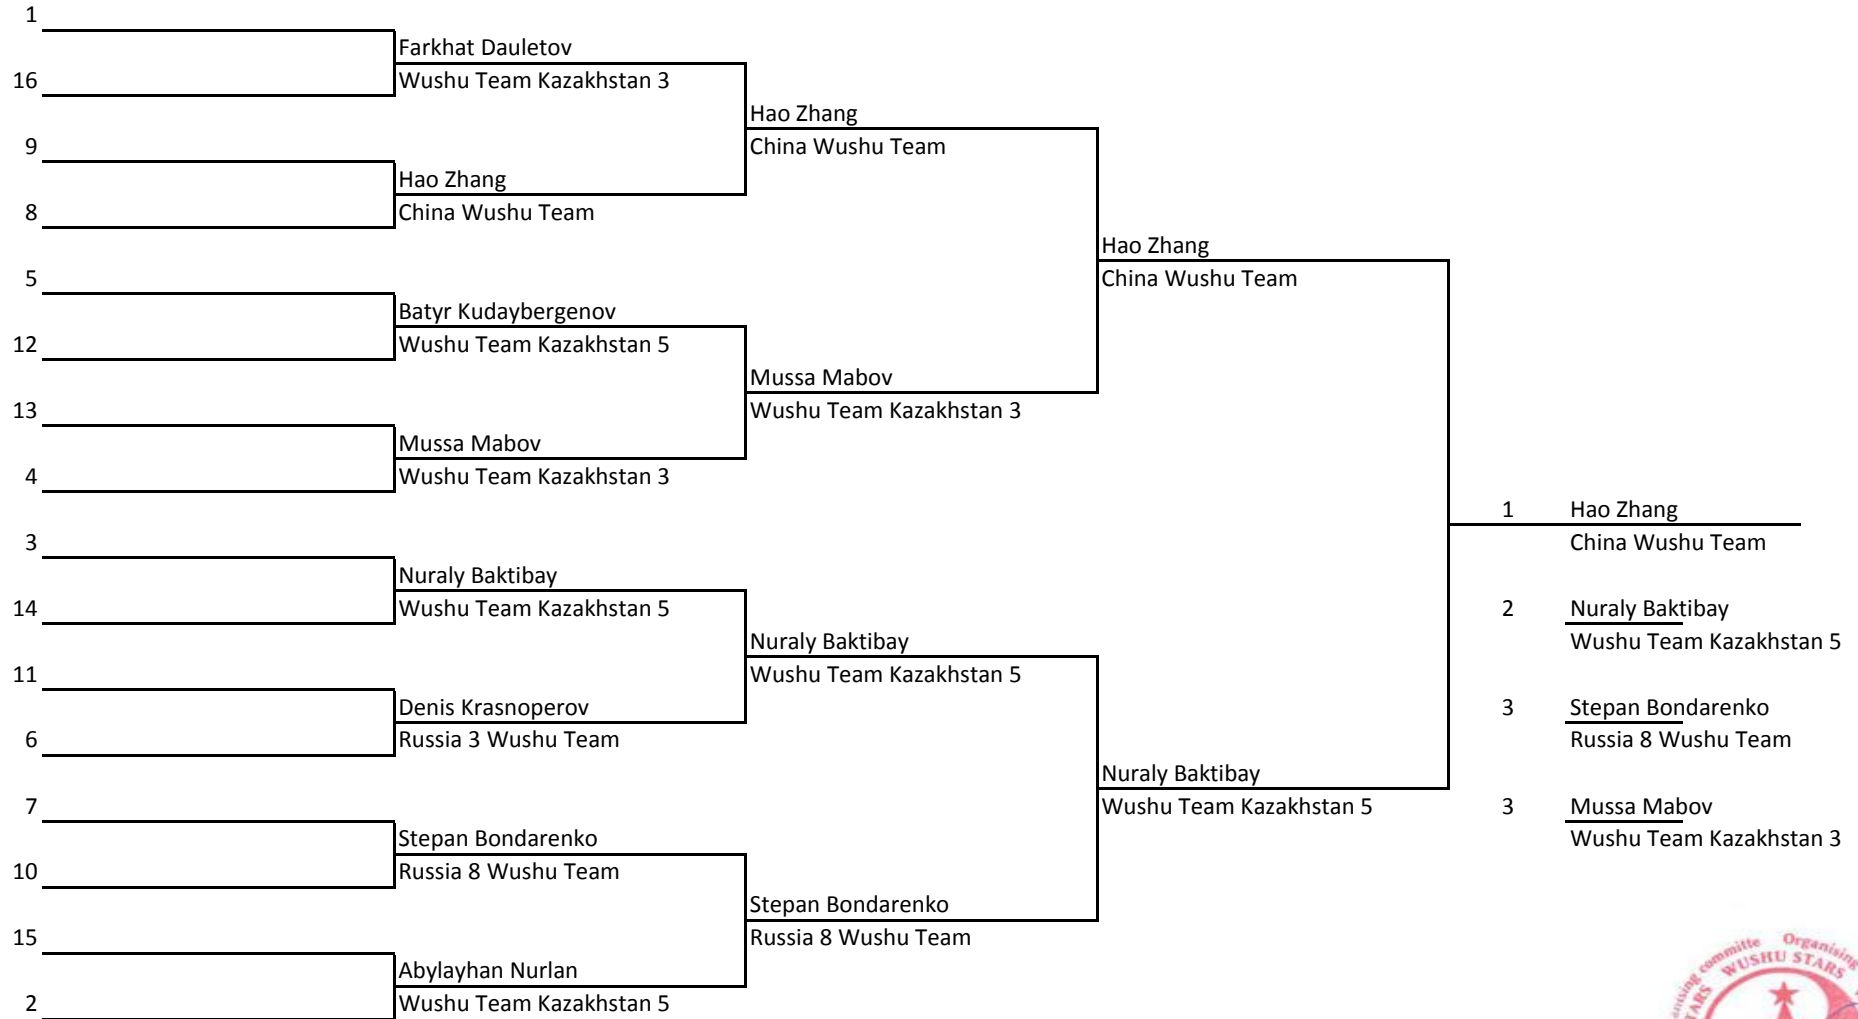

Chief Referee: Alexander Raduncev

MOSCOW WUSHU STARS 2017, 17th-22nd February 2017

**Sanshou Sanda. Full Contact | >65kg - ≤70kg | Male | Juniors: full age 15-17**

Chief Referee: Alexander Raduncev

**Sanshou Sanda. Full Contact | >48kg - ≤52kg | Male | Juniors: full age 15-17**