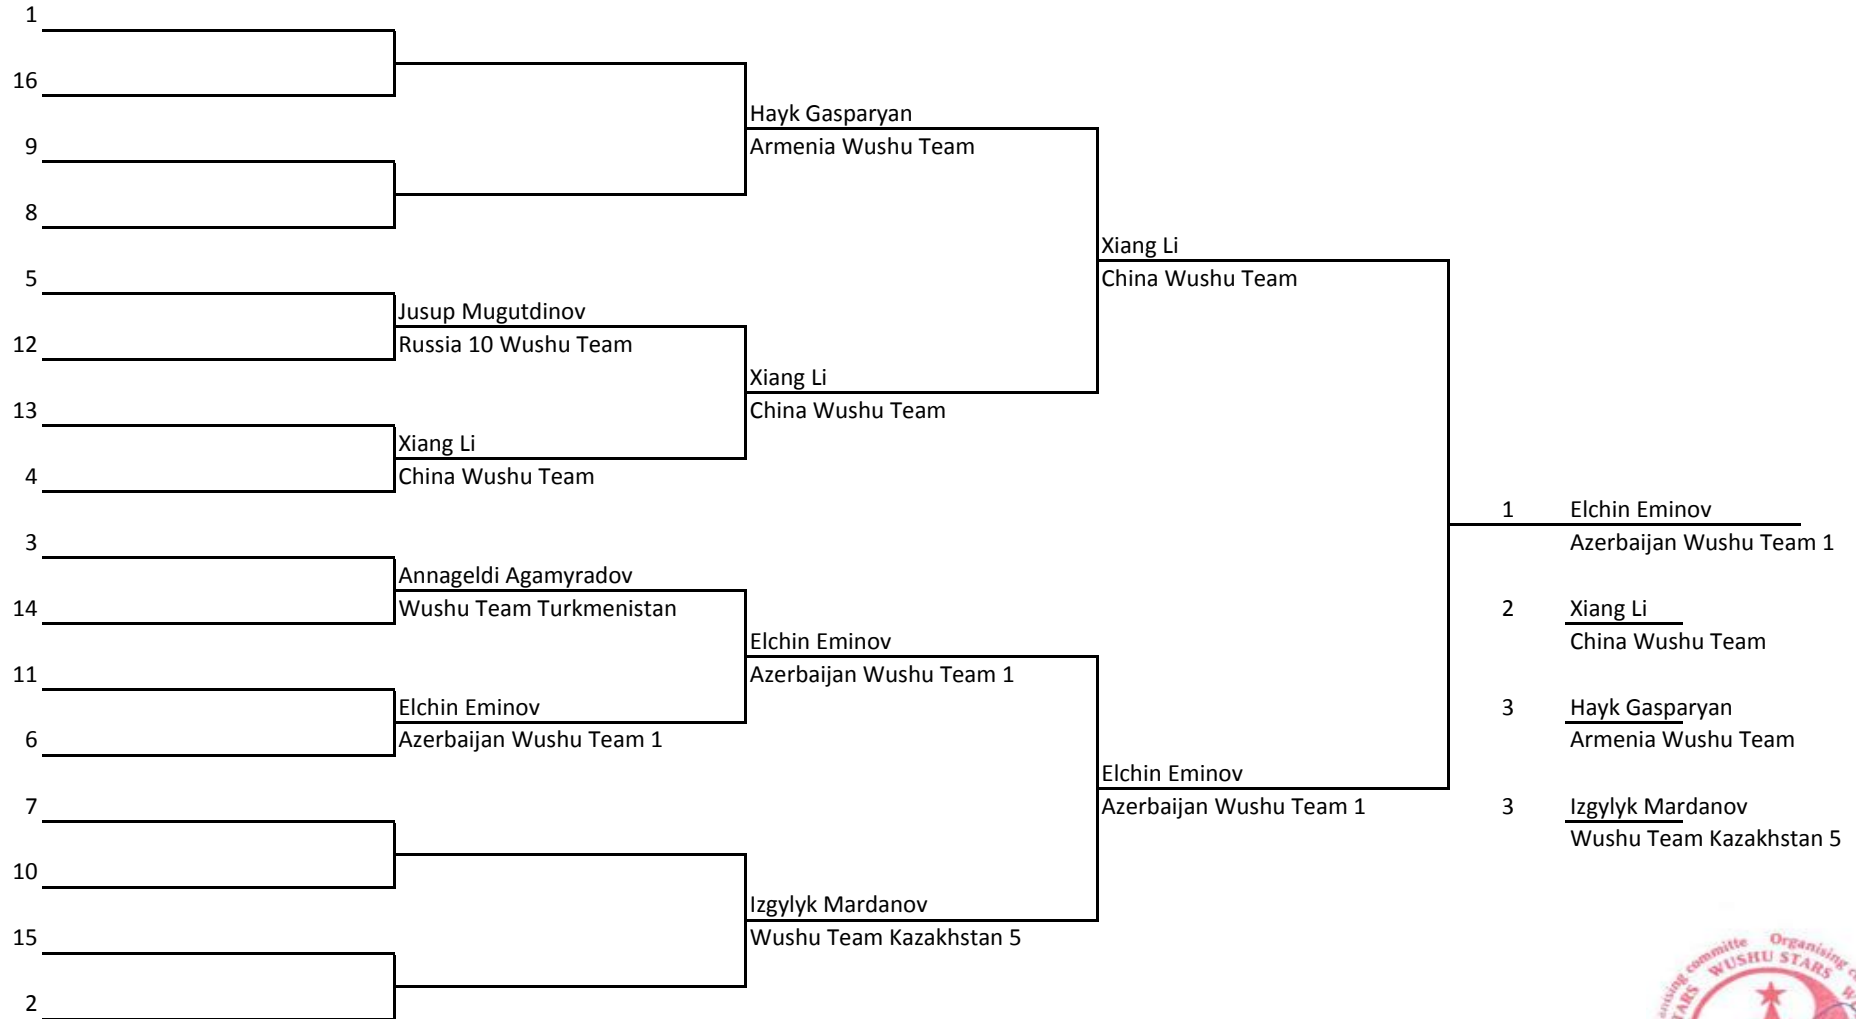

MOSCOW WUSHU STARS 2017, 17th-22nd February 2017

Sanshou Sanda. Full Contact | >52kg - ≤56kg | Male | Adults: full age 18-35

Chief Referee: Alexander Raduncev