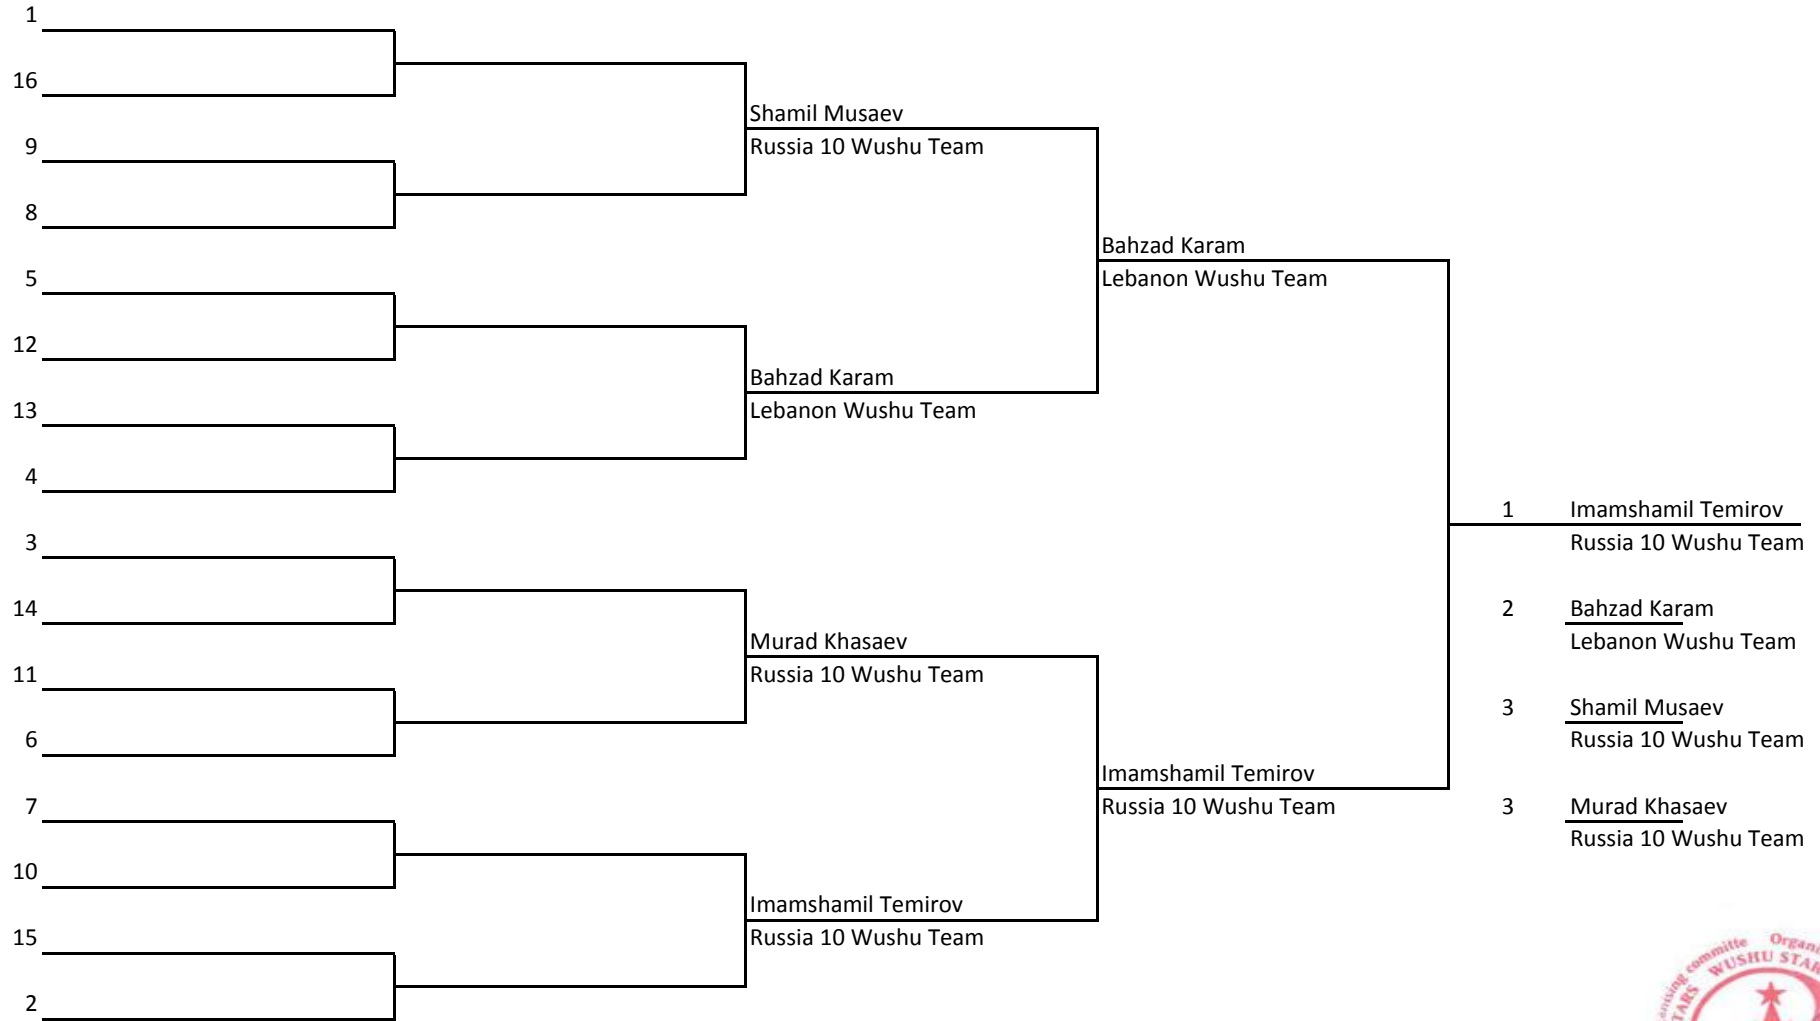

Sanshou Sanda. Full Contact | >80kg - ≤85kg | Male | Adults: full age 18-35