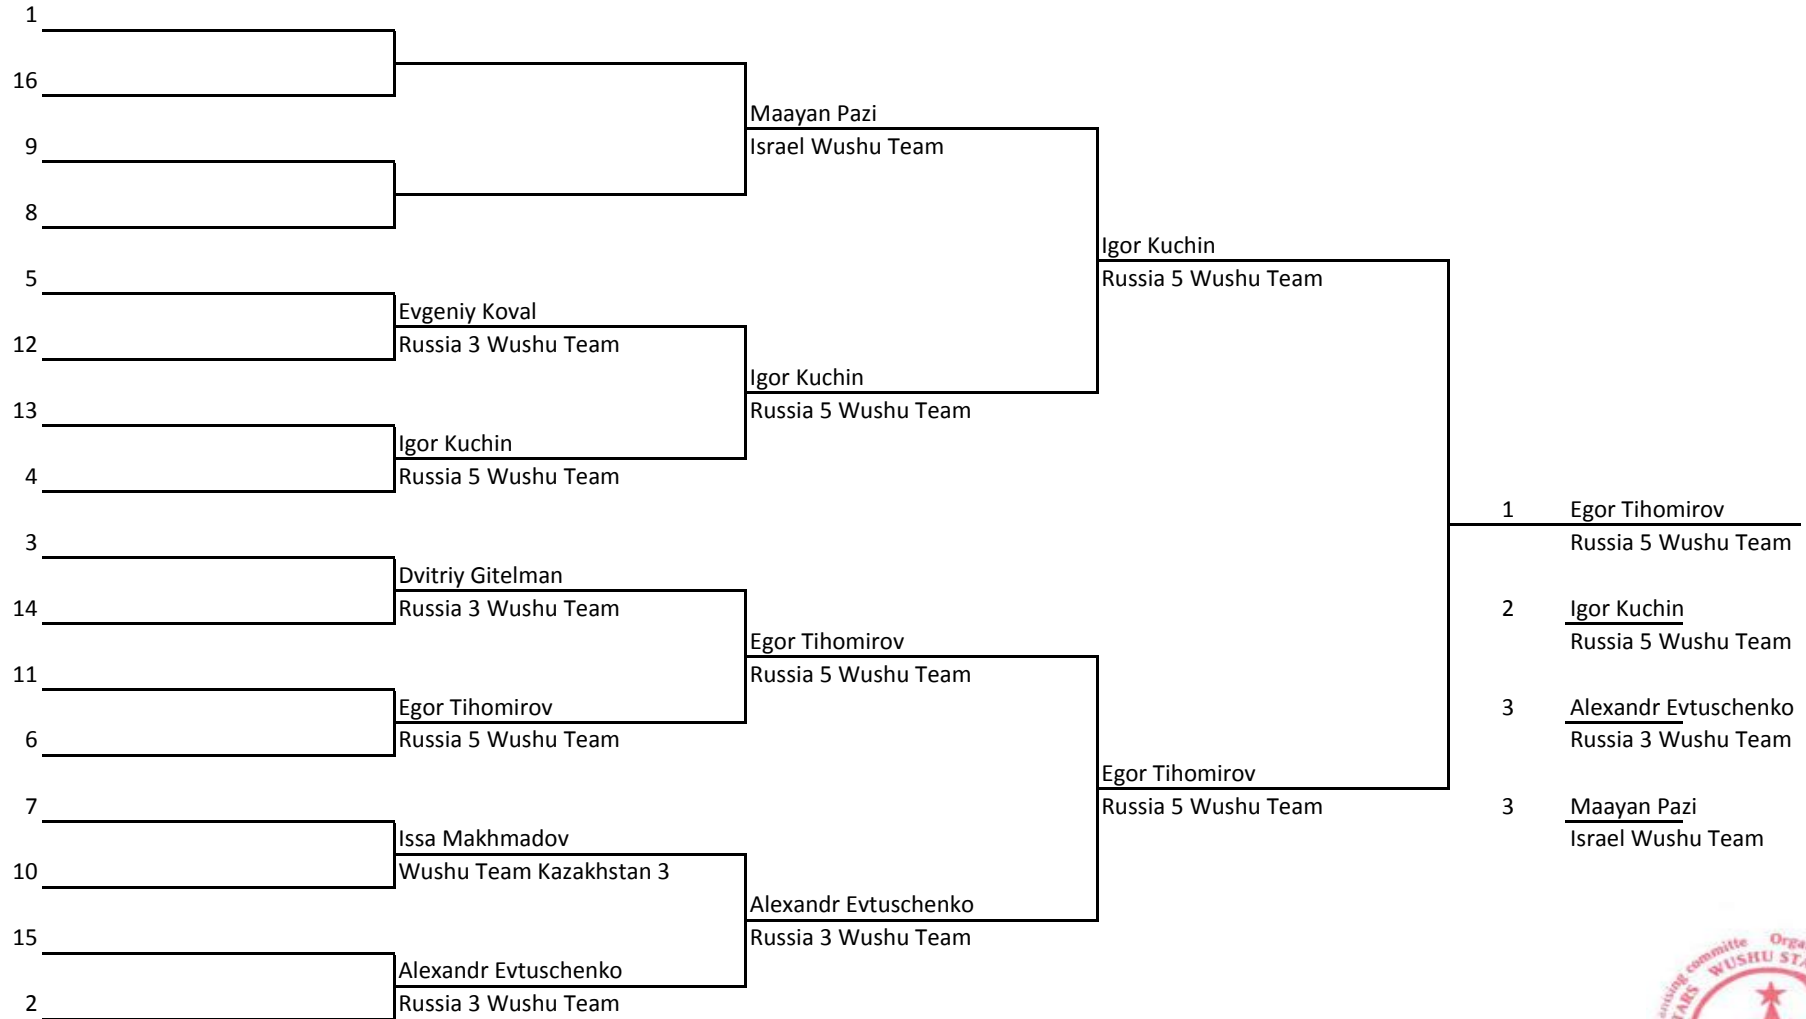

Chief Referee: Alexander Raduncev

MOSCOW WUSHU STARS 2017, 17th-22nd February 2017

Sanshou Sanda. Full Contact | >60kg - ≤65kg | Male | Adults: full age 18-35

Chief Referee: Alexander Raduncev

**Sanshou Sanda. Full Contact | >70kg - ≤75kg | Male | Juniors: full age 15-17**