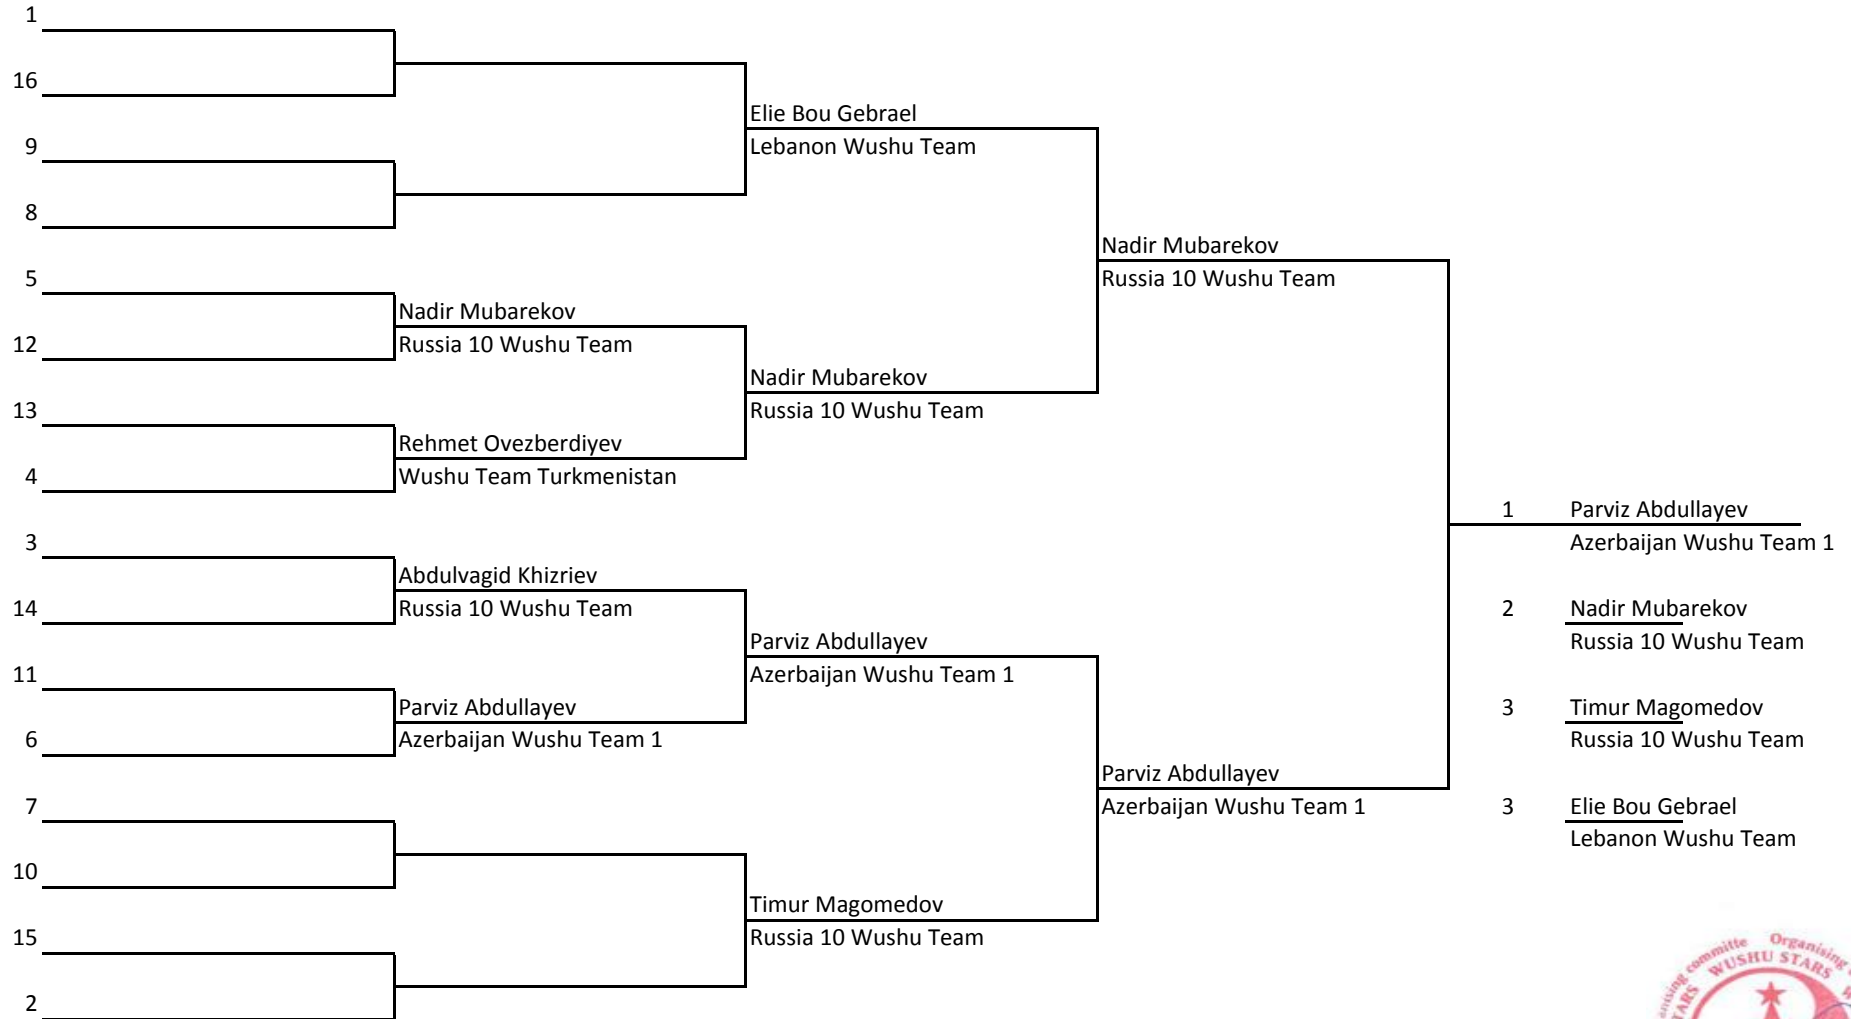

MOSCOW WUSHU STARS 2017, 17th-22nd February 2017

Sanshou Sanda. Full Contact | >70kg - ≤75kg | Male | Adults: full age 18-35

Chief Referee: Alexander Raduncev