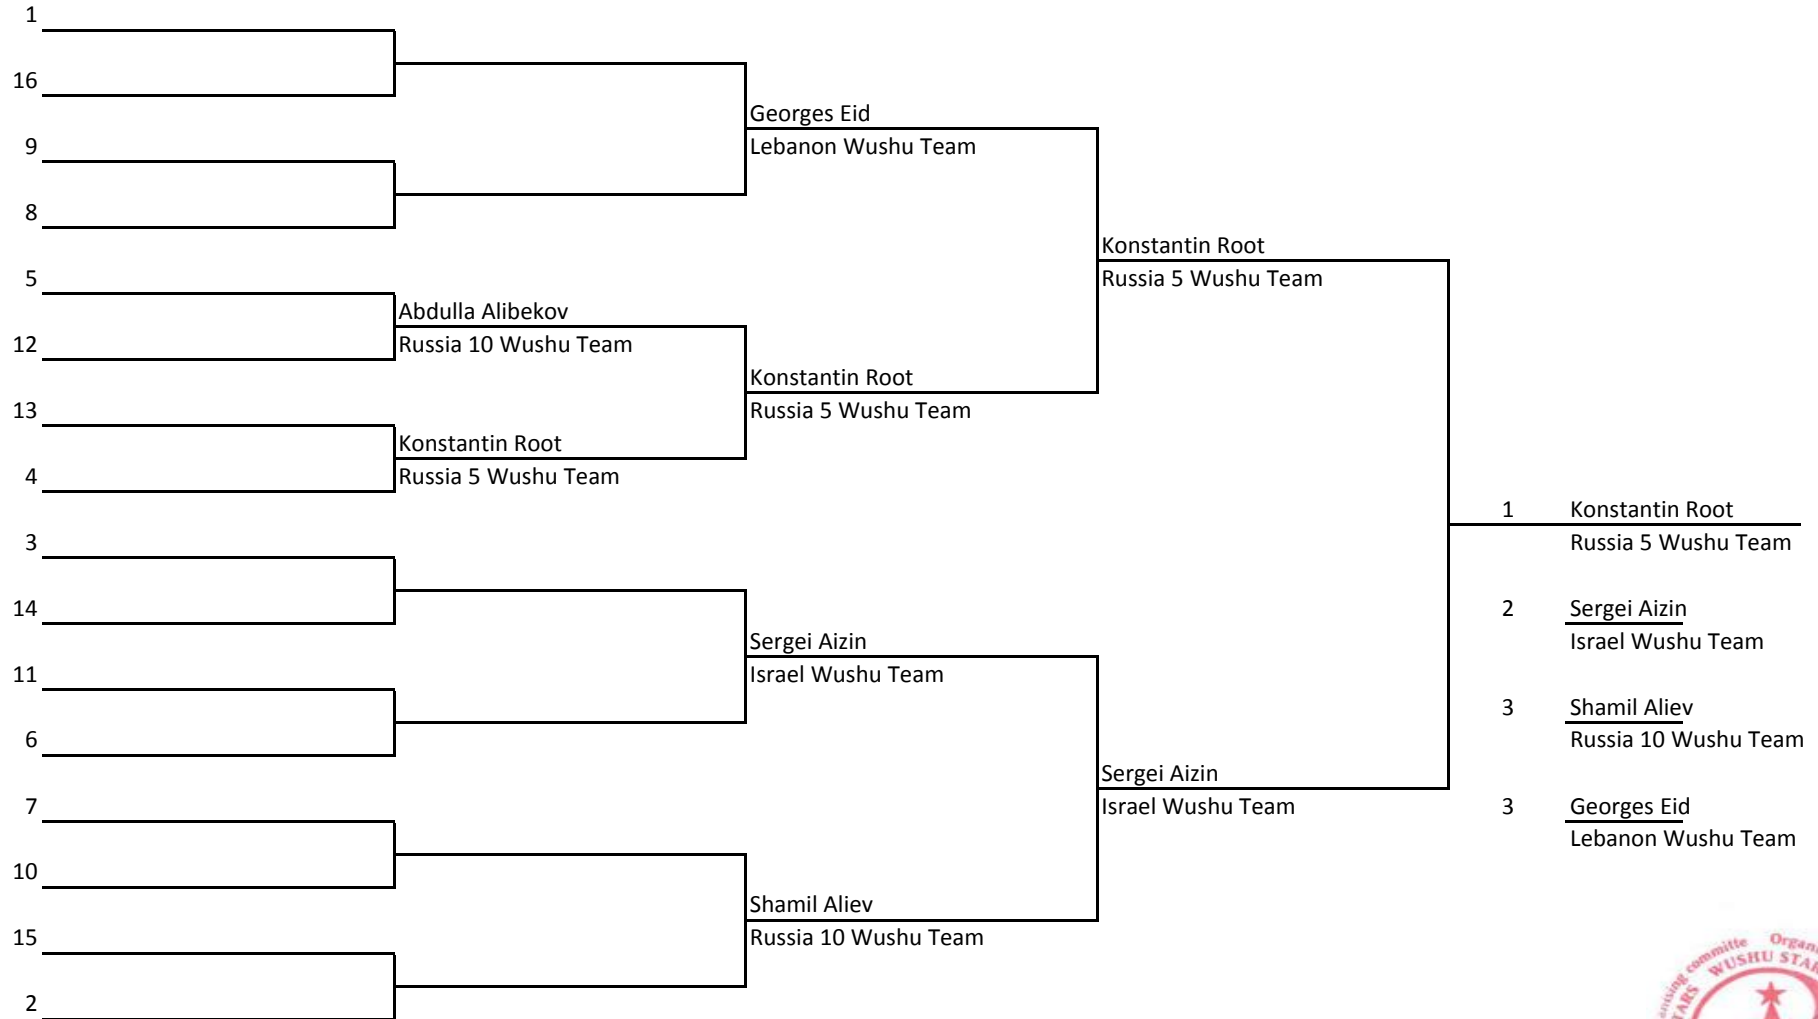

MOSCOW WUSHU STARS 2017, 17th-22nd February 2017

Sanshou Sanda. Full Contact | >75kg - ≤80kg | Male | Adults: full age 18-35 |

Chief Referee: Alexander Raduncev