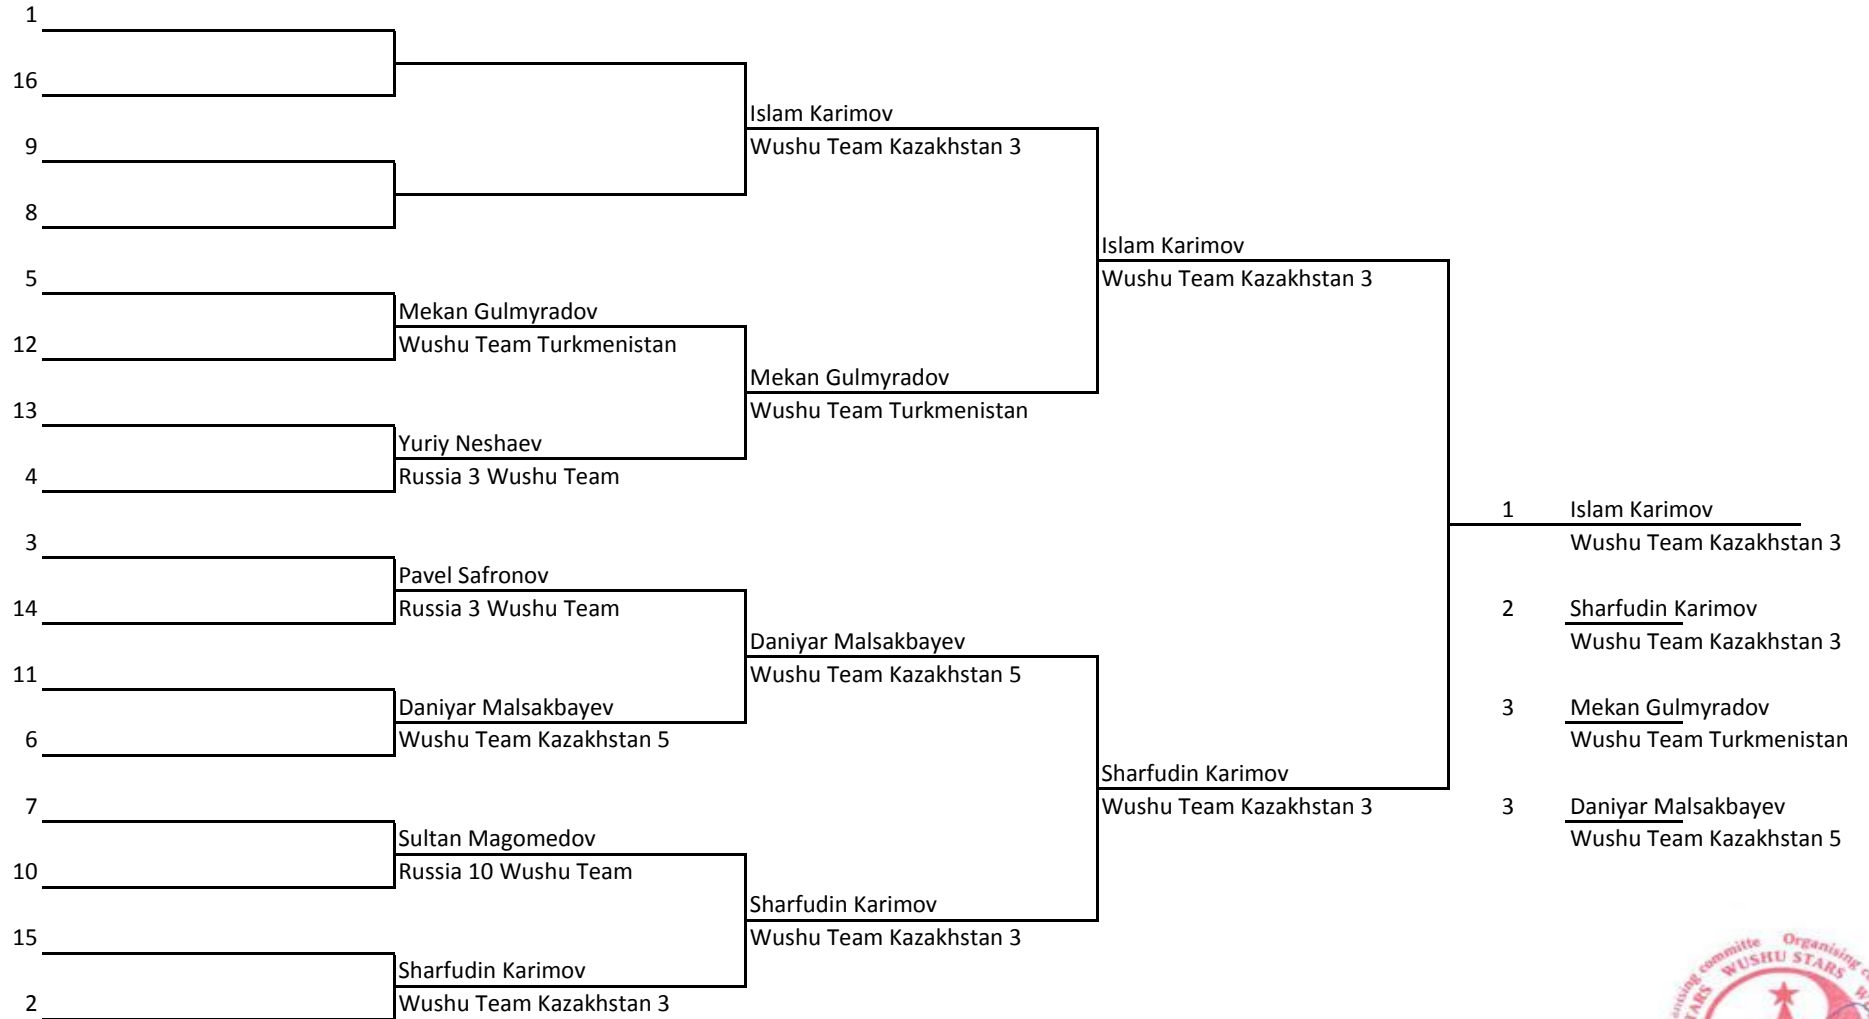

MOSCOW WUSHU STARS 2017, 17th-22nd February 2017

Sanshou Sanda. Full Contact | ≤48kg | Male | Juniors: full age 15-17

Chief Referee: Alexander Raduncev