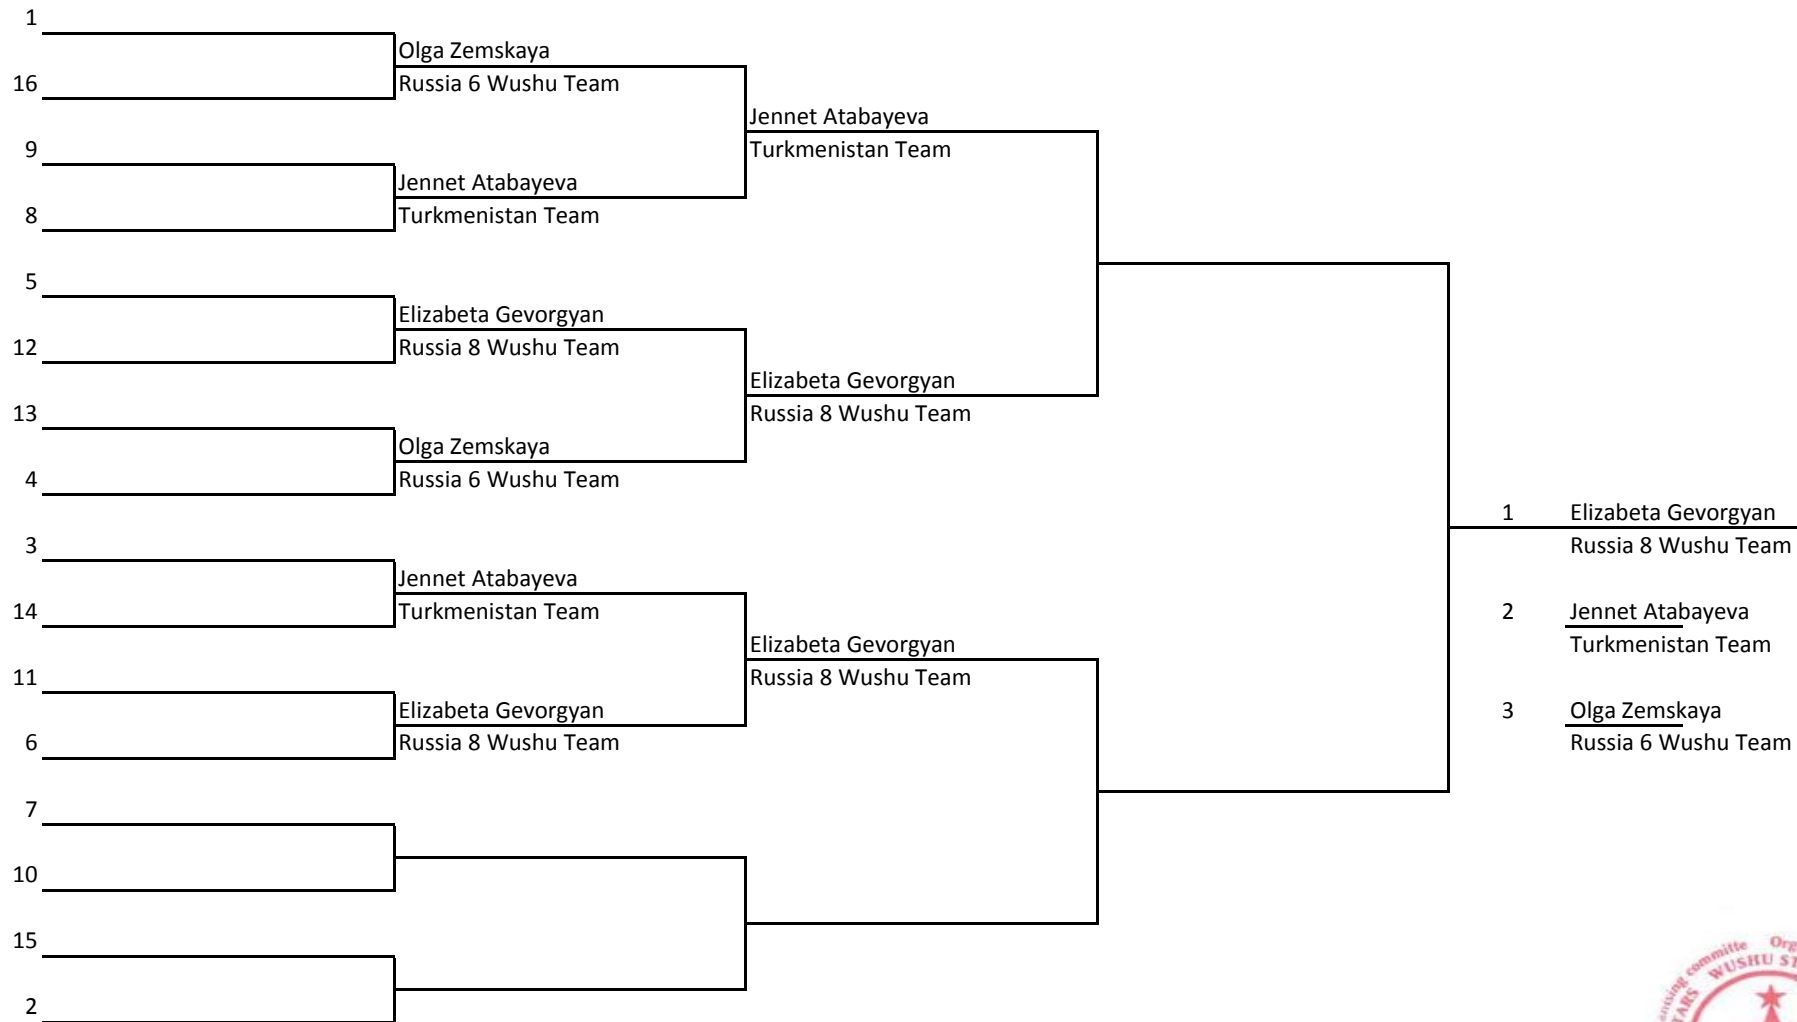

**Sanshou Sanda. Full Contact | >75kg - ≤80kg | Male | Juniors: full age 15-17 Round-Robin**

**Sanshou Sanda. Full Contact | >65kg - ≤70kg | Female | Juniors: full age 15-17 Round-Robin**

**Sanshou Sanda. Full Contact | >52kg - ≤56kg | Female | Adults: full age 18-35 Round-Robin**