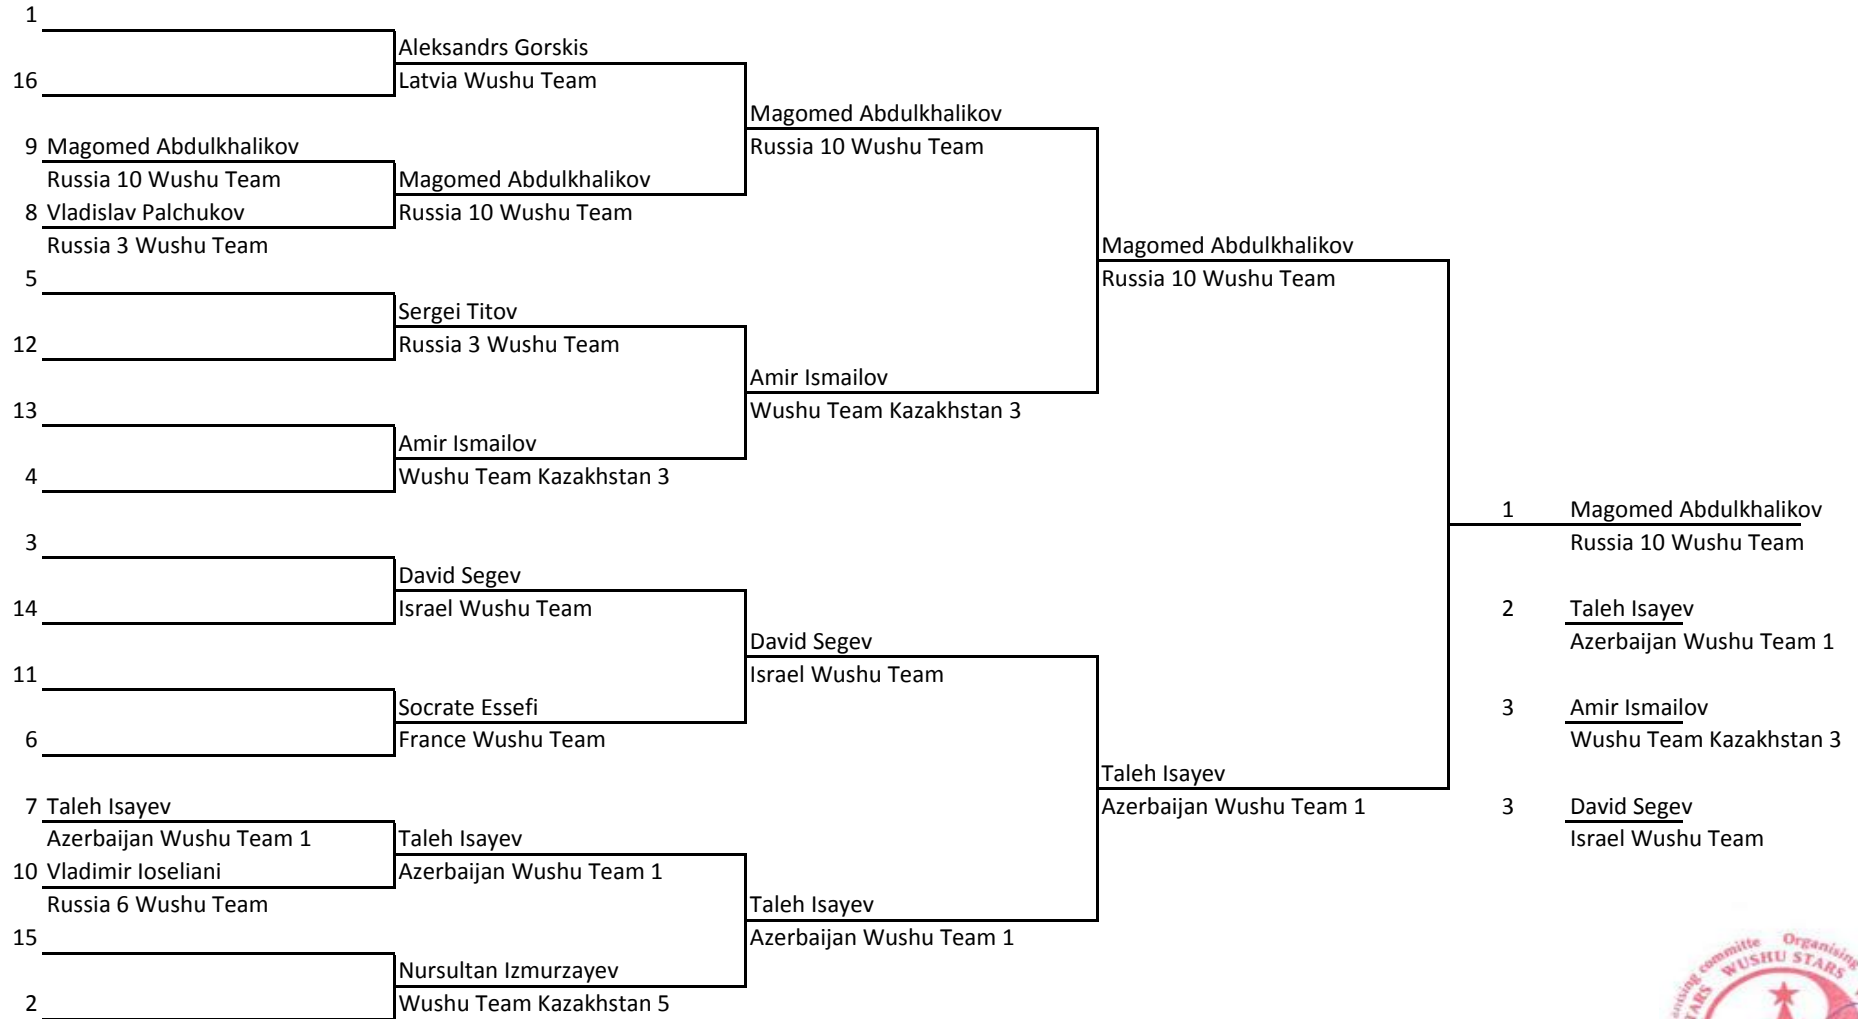

Chief Referee: Alexander Raduncev

**Sanshou Sanda. Full Contact | >60kg - ≤65kg | Male | Juniors: full age 15-17**

MOSCOW WUSHU STARS 2017, 17th-22nd February 2017

**Sanshou Sanda. Full Contact | >65kg - ≤70kg | Male | Adults: full age 18-35**