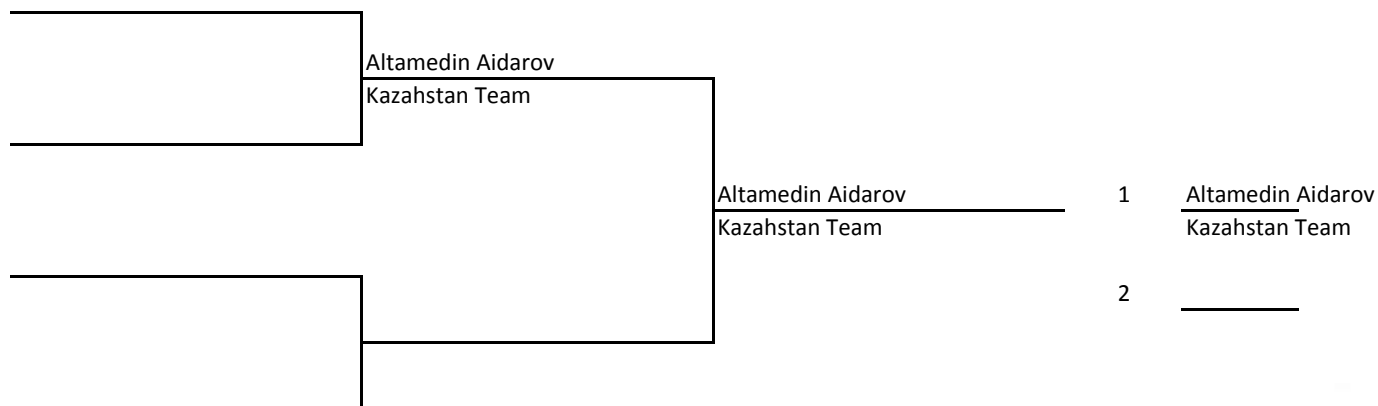

Sanshou Sanda. Full Contact | >90kg | Male | Juniors: full age 15-17