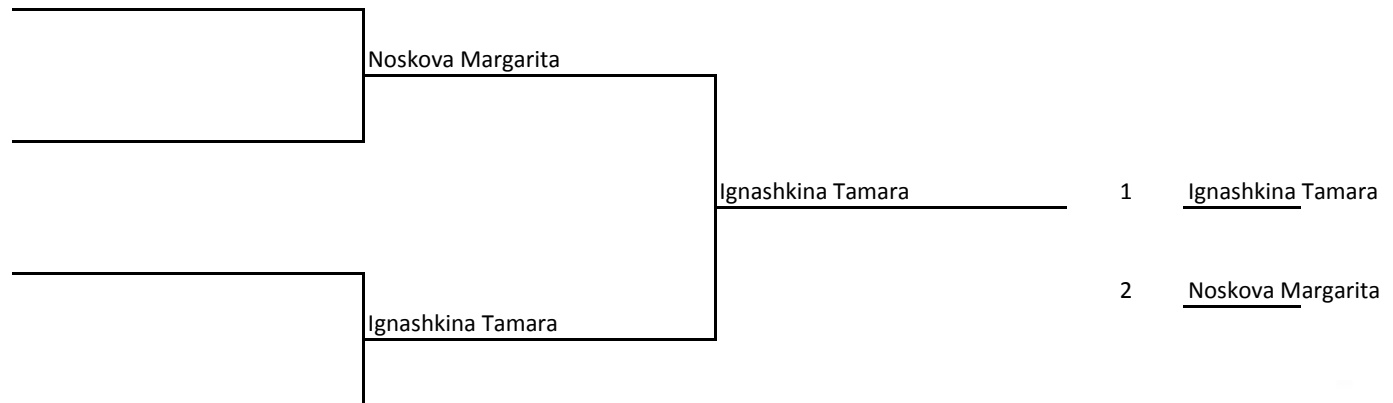

Tiushou | - 60kg | Female