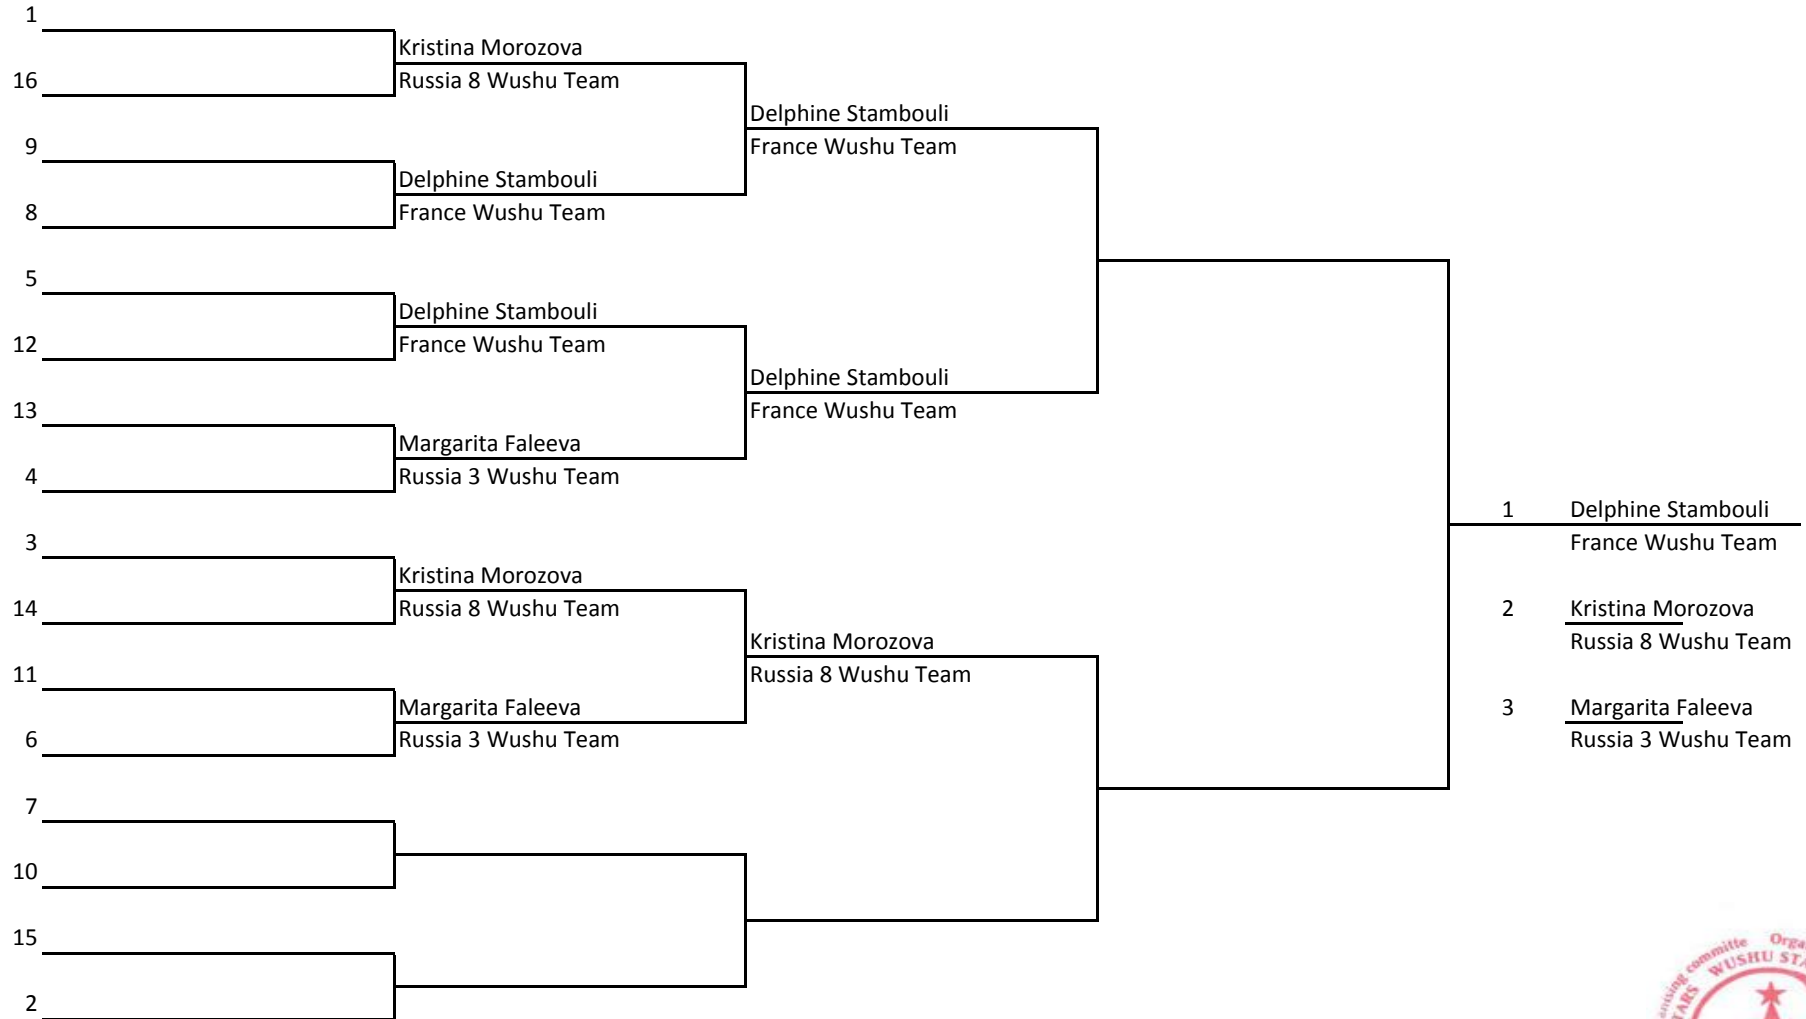

**Sanshou Sanda. Full Contact | >75kg - ≤80kg | Male | Juniors: full age 15-17 Round-Robin**

**Sanshou Sanda. Full Contact | >65kg - ≤70kg | Female | Juniors: full age 15-17 Round-Robin**

**Sanshou Sanda. Full Contact | >52kg - ≤56kg | Female | Adults: full age 18-35 Round-Robin**