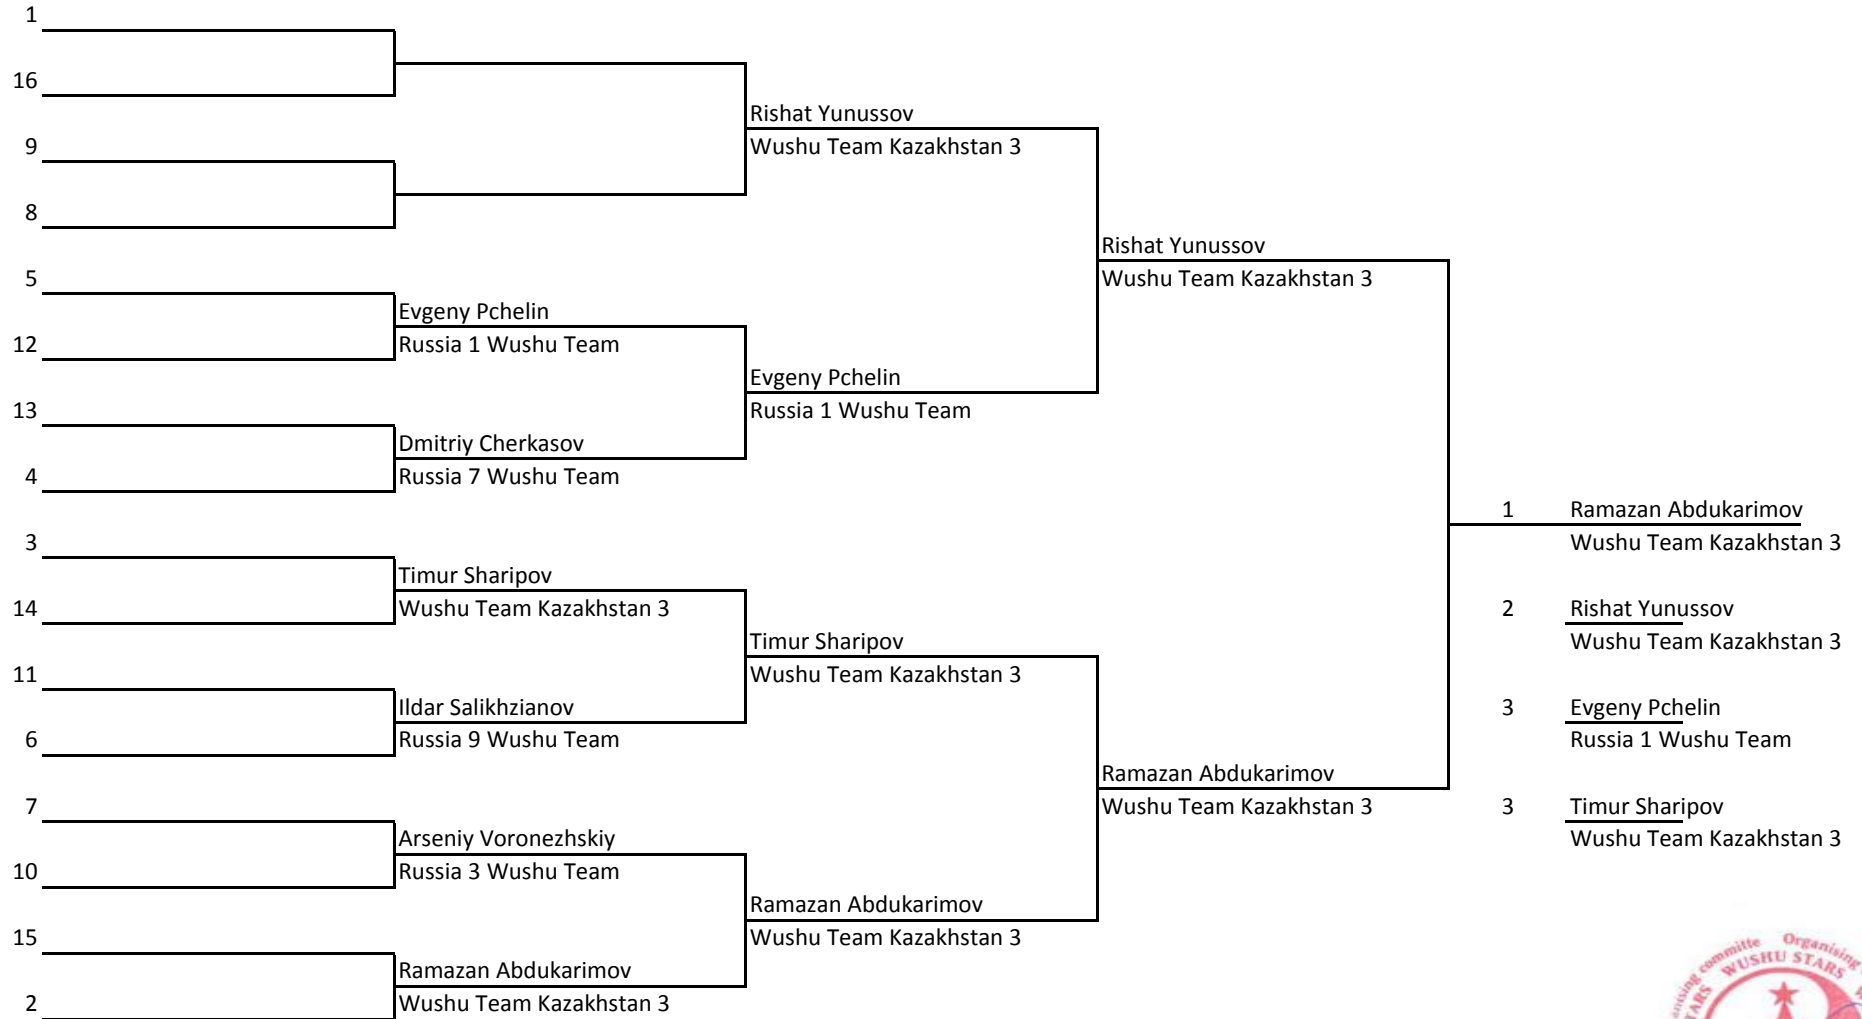

MOSCOW WUSHU STARS 2017, 17th-22nd February 2017

Sanshou Sanda. Full Contact | ≤48kg | Male | Juniors: full age 15-17

Chief Referee: Alexander Raduncev

MOSCOW WUSHU STARS 2017, 17th-22nd February 2017

**Sanshou Sanda. Full Contact | >52kg - ≤56kg | Male | Juniors: full age 15-17**