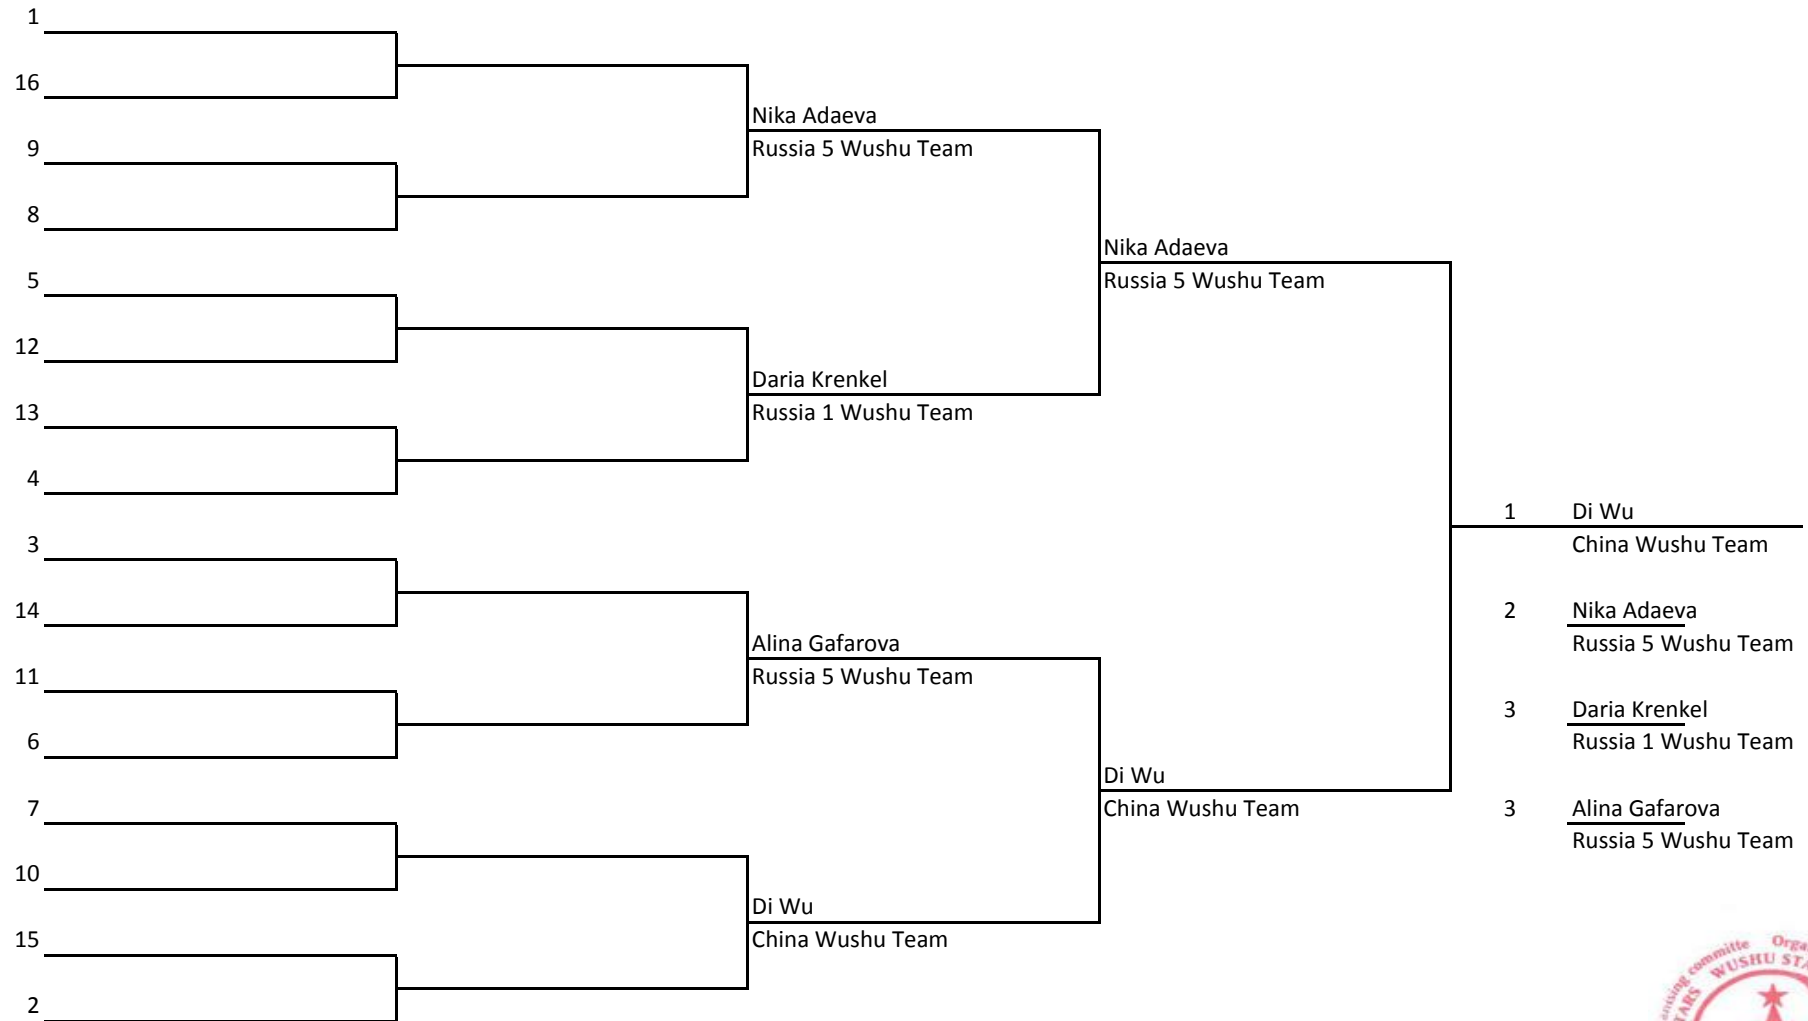

Sanshou Sanda. Full Contact | >48kg - ≤52kg | Female | Juniors: full age 15-17