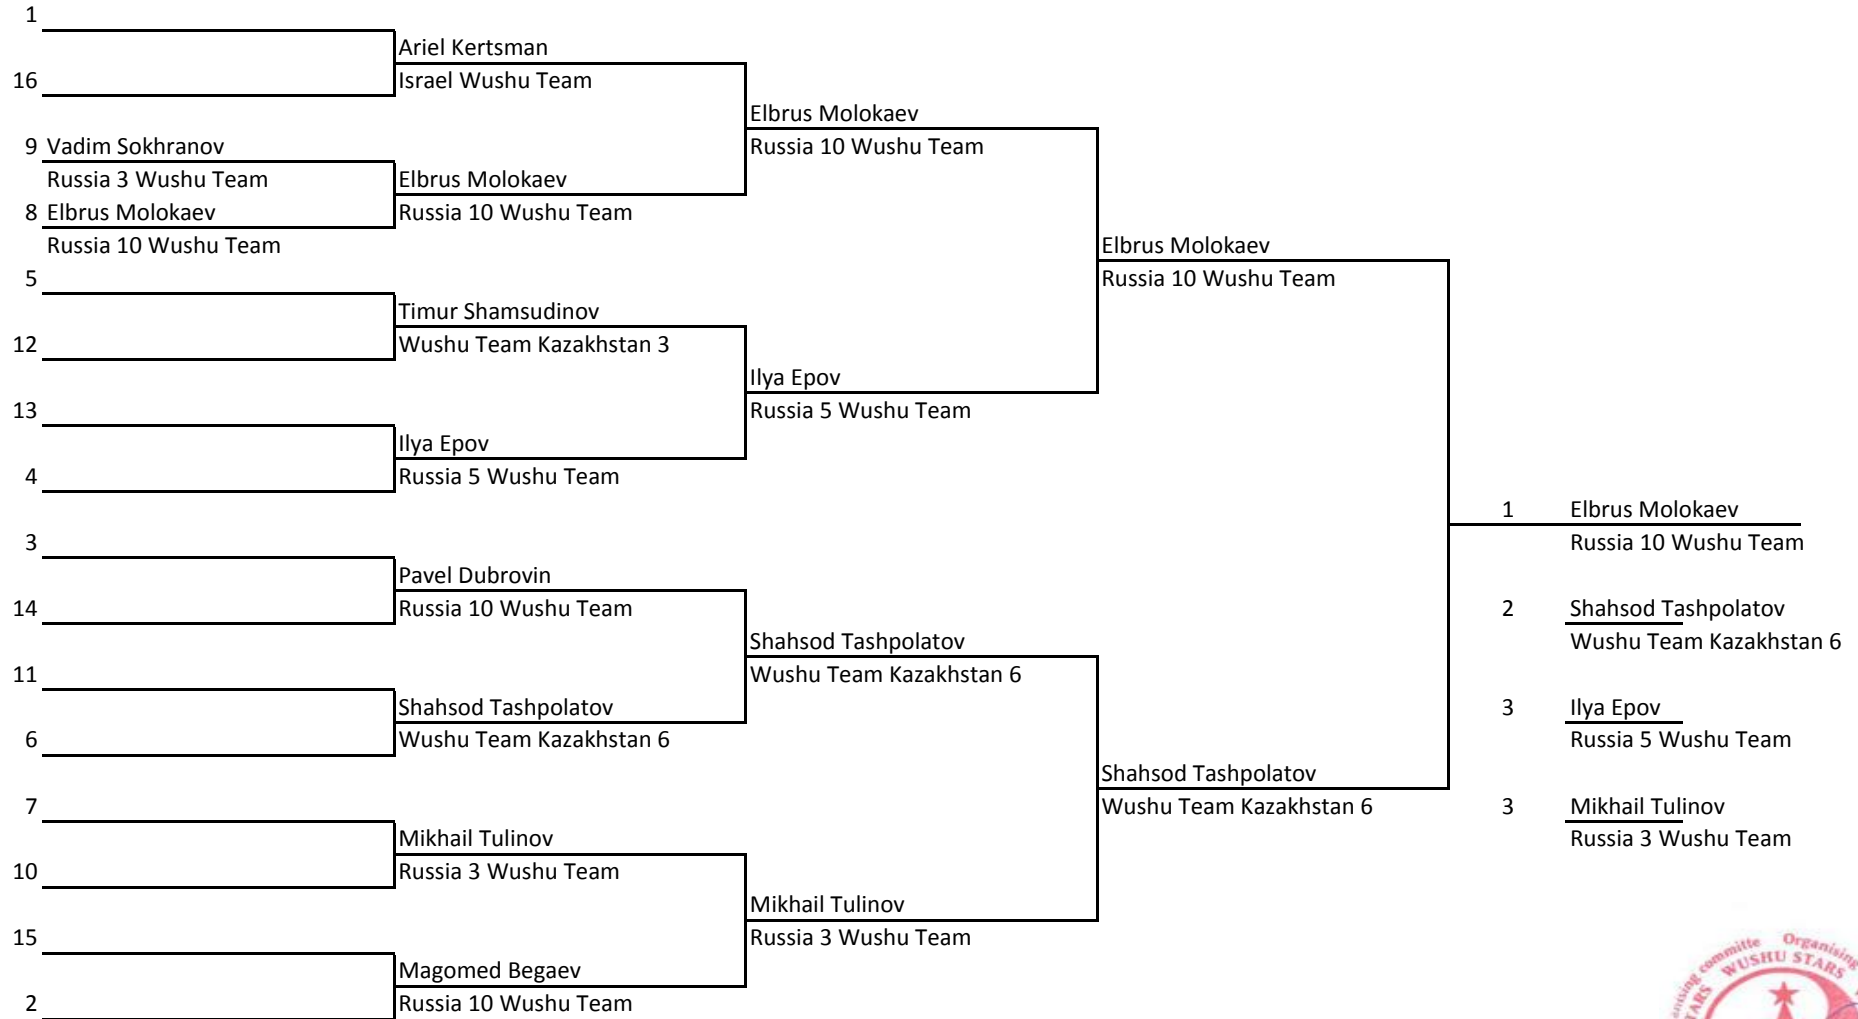

MOSCOW WUSHU STARS 2017, 17th-22nd February 2017

Sanshou Sanda. Full Contact | >65kg - ≤70kg | Male | Juniors: full age 15-17

Chief Referee: Alexander Raduncev