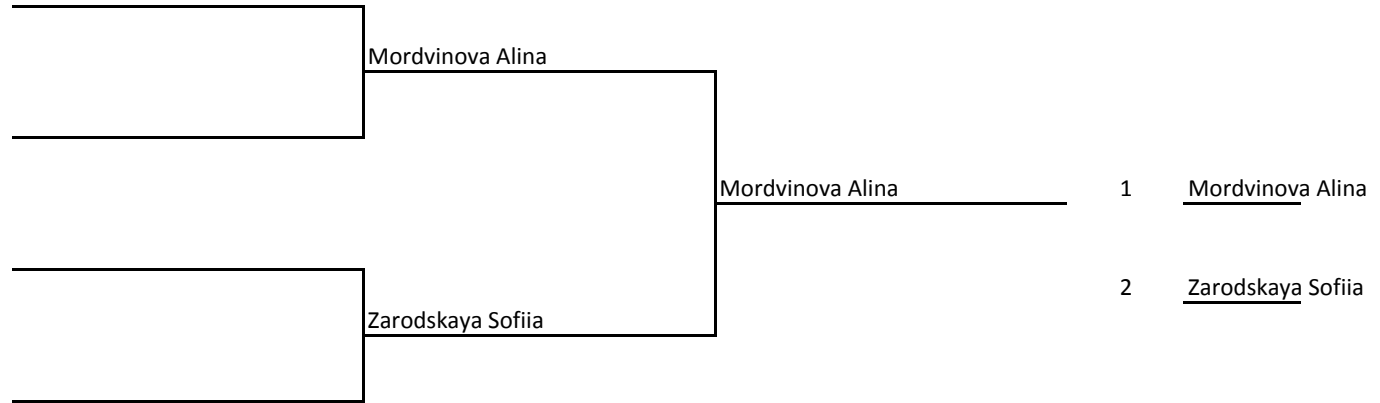

Tiushou | - 48kg | Female