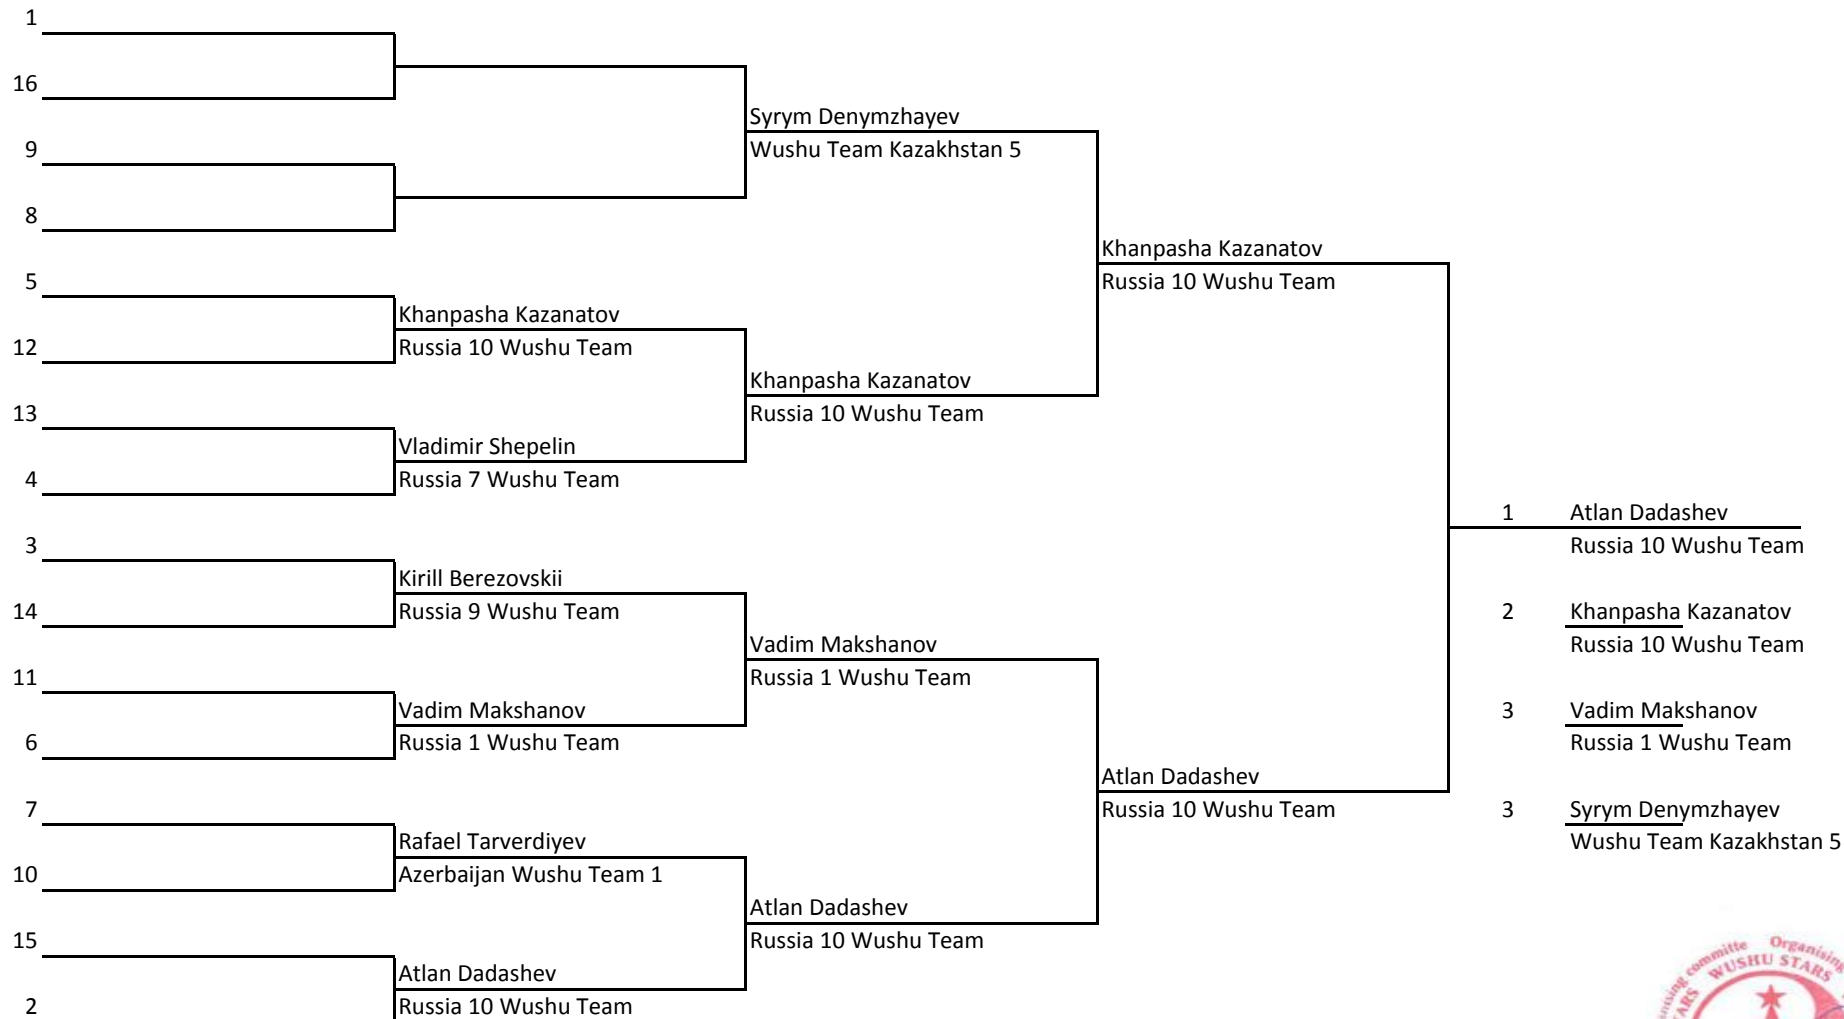

MOSCOW WUSHU STARS 2017, 17th-22nd February 2017

Sanshou Sanda. Full Contact | >60kg - ≤65kg | Male | Adults: full age 18-35

Chief Referee: Alexander Raduncev