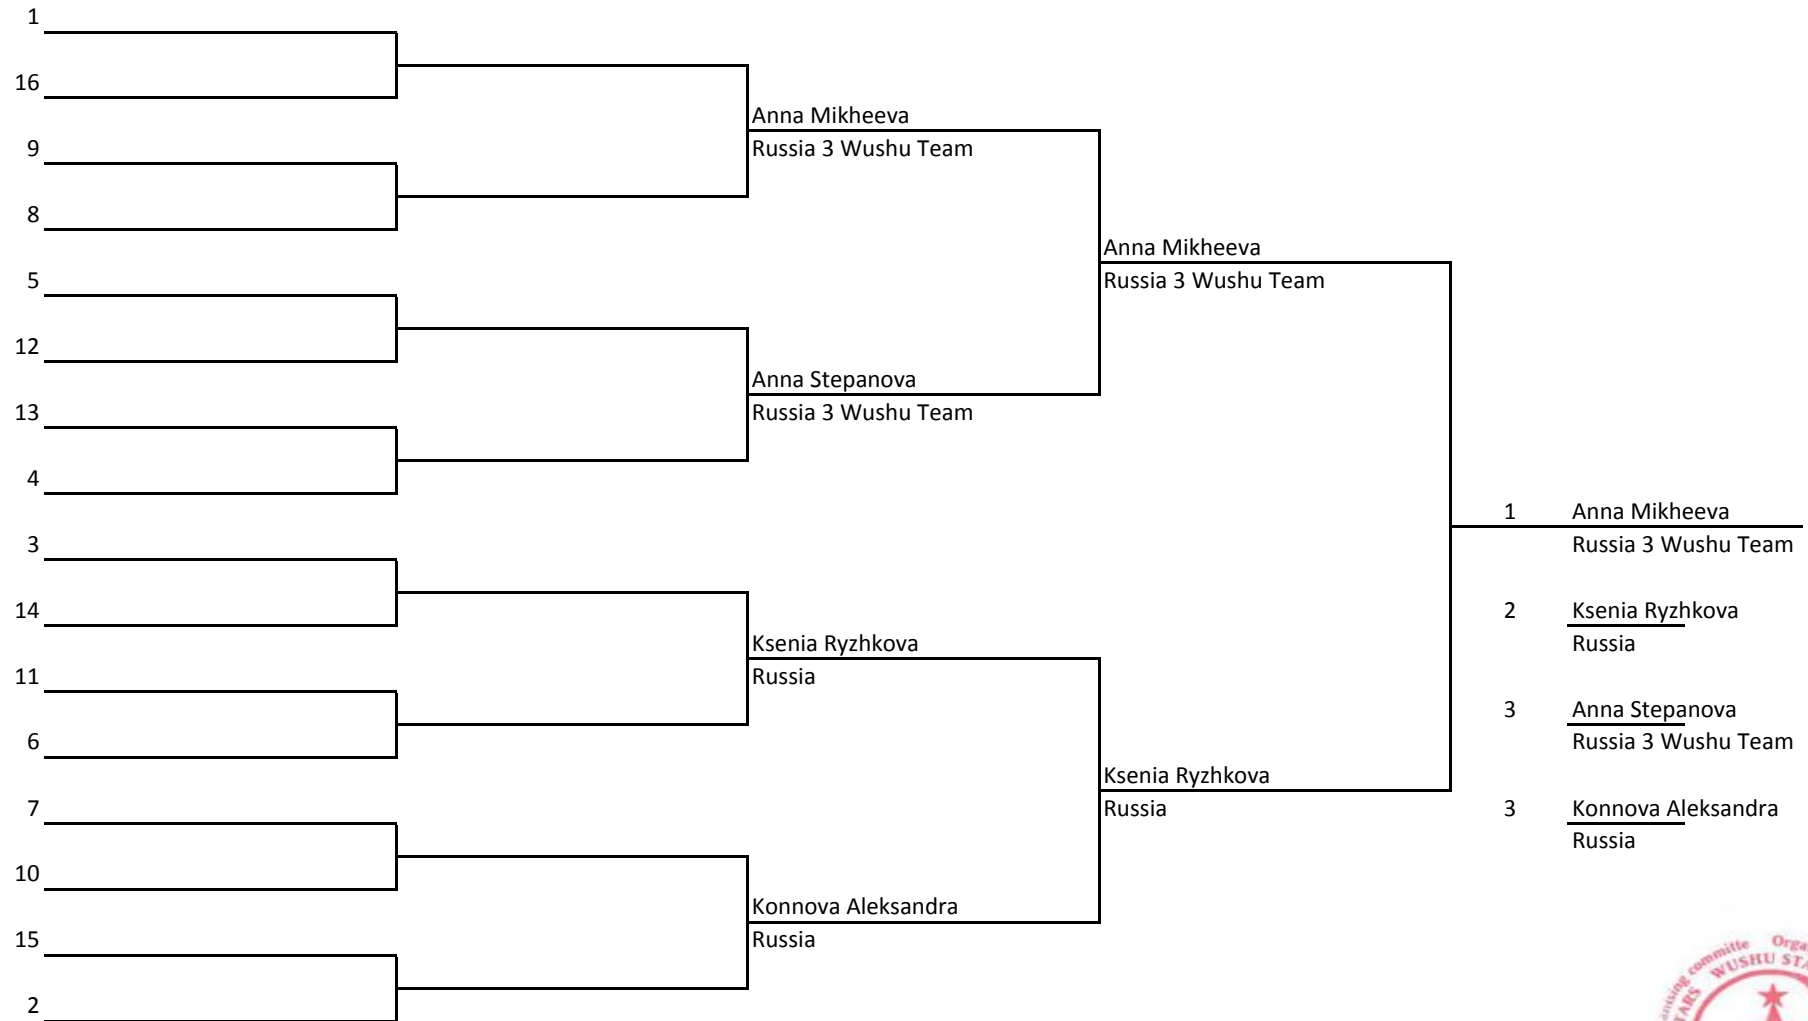

Tiushou | - 75kg | Female