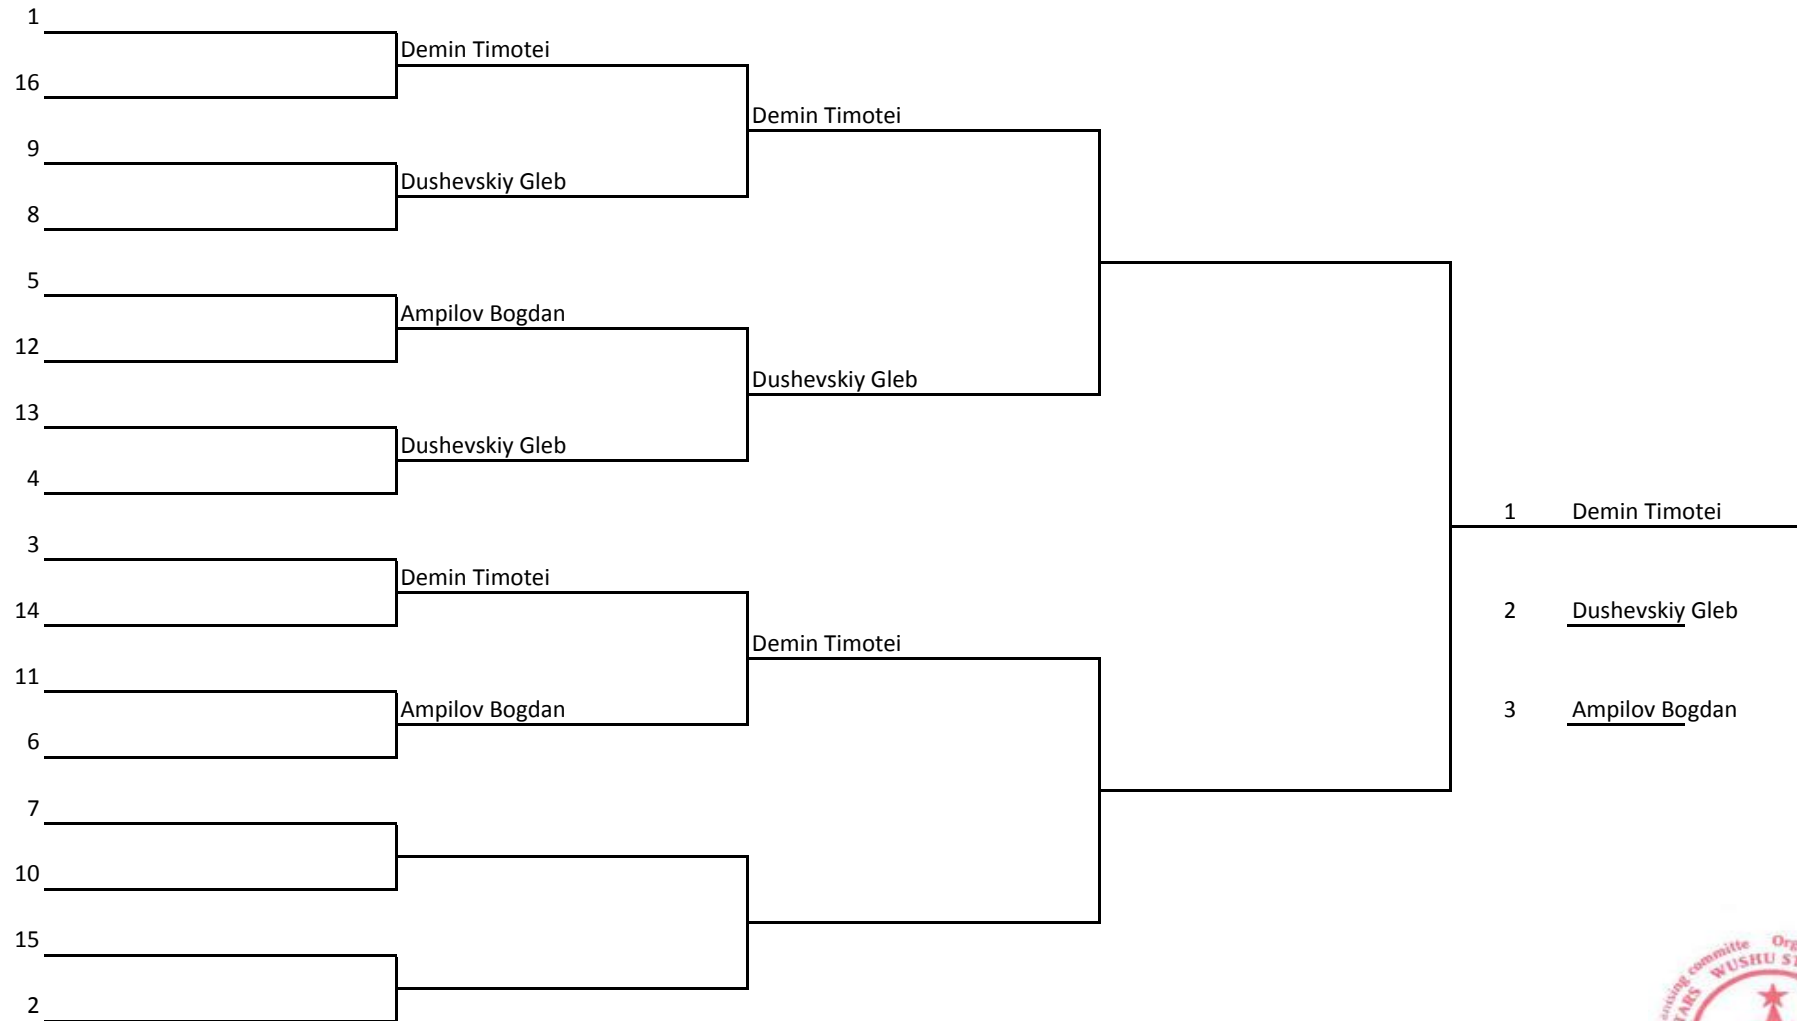

**Sanshou Sanda. Full Contact | >90kg | Male | Juniors: full age 15-17**

**Tiushou | - 75kg | Female**

**Tiushou | - 48kg | Junior Male Round-Robin**

Tiushou | - 52kg | Female Round-Robin

Tiushou | - 85kg | Male Round\_robin