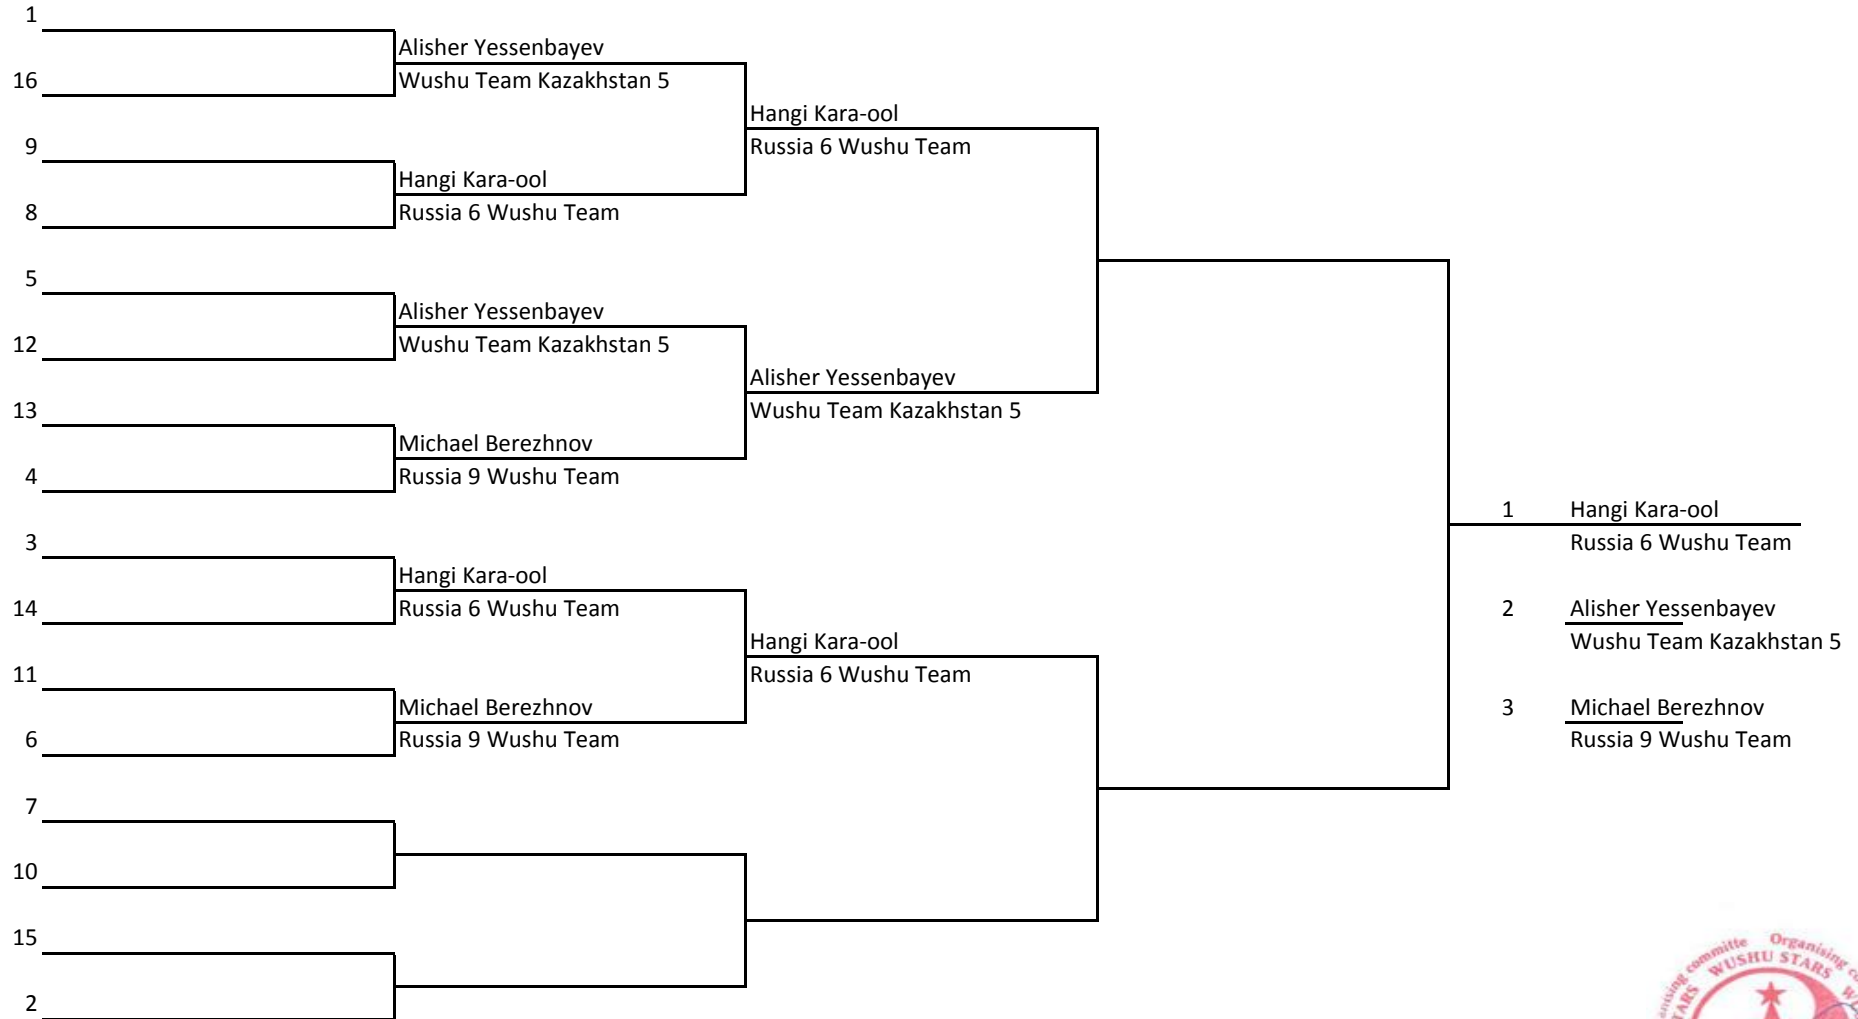

**Sanshou Sanda. Full Contact | >75kg - ≤80kg | Male | Juniors: full age 15-17 Round-Robin**

**Sanshou Sanda. Full Contact | >65kg - ≤70kg | Female | Juniors: full age 15-17 Round-Robin**

**Sanshou Sanda. Full Contact | >52kg - ≤56kg | Female | Adults: full age 18-35 Round-Robin**