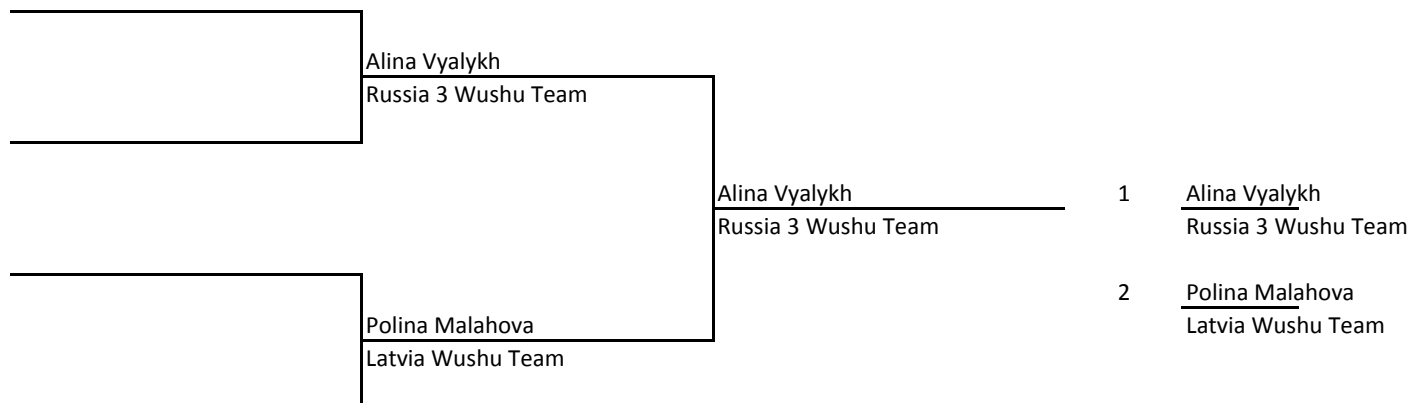

Sanshou Sanda. Full Contact | >52kg - ≤56kg | Female | Juniors: full age 15-17