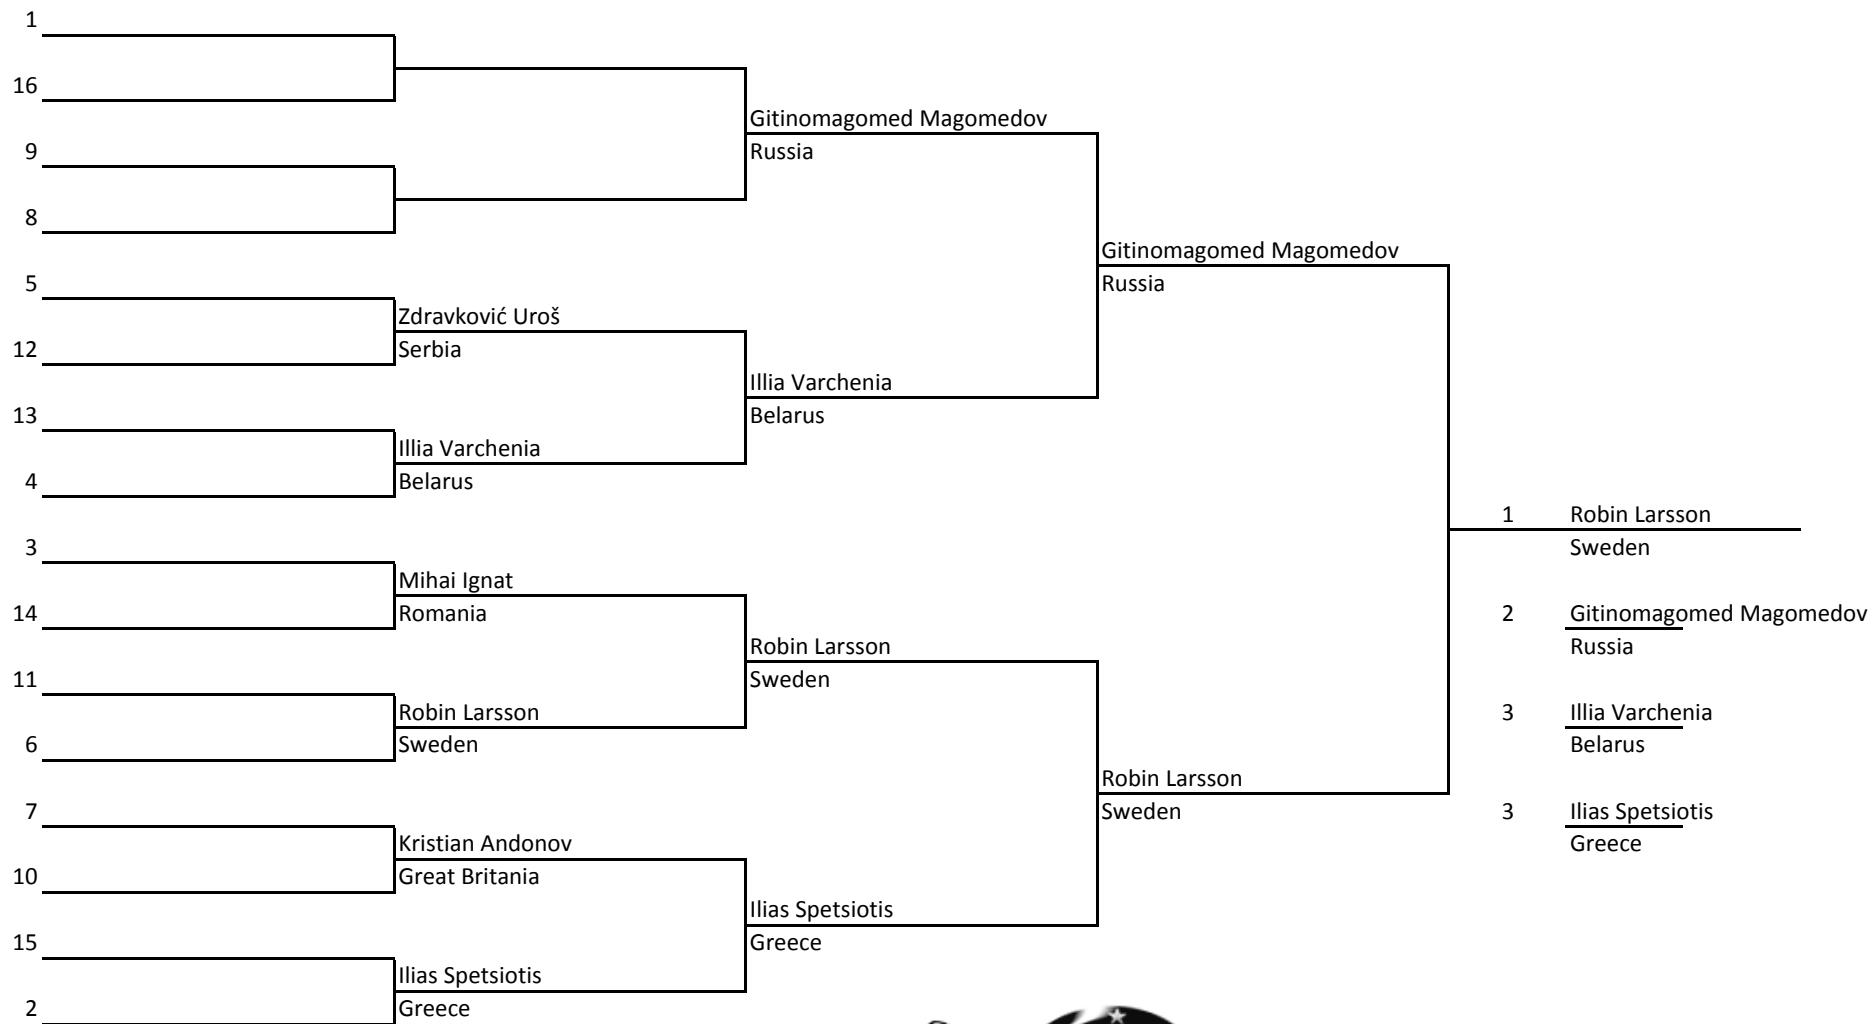

Sanda | >70kg - ≤75kg | Male | 17-18

Chief Referee: Alexander Raduncev

Sanda | >75kg - ≤80kg | Male | 18-35

Chief Referee: Alexander Raduncev

Sanda | >80kg - ≤85kg | Male | 18-35

Sanda | >85kg - ≤90kg | Male | 18-35