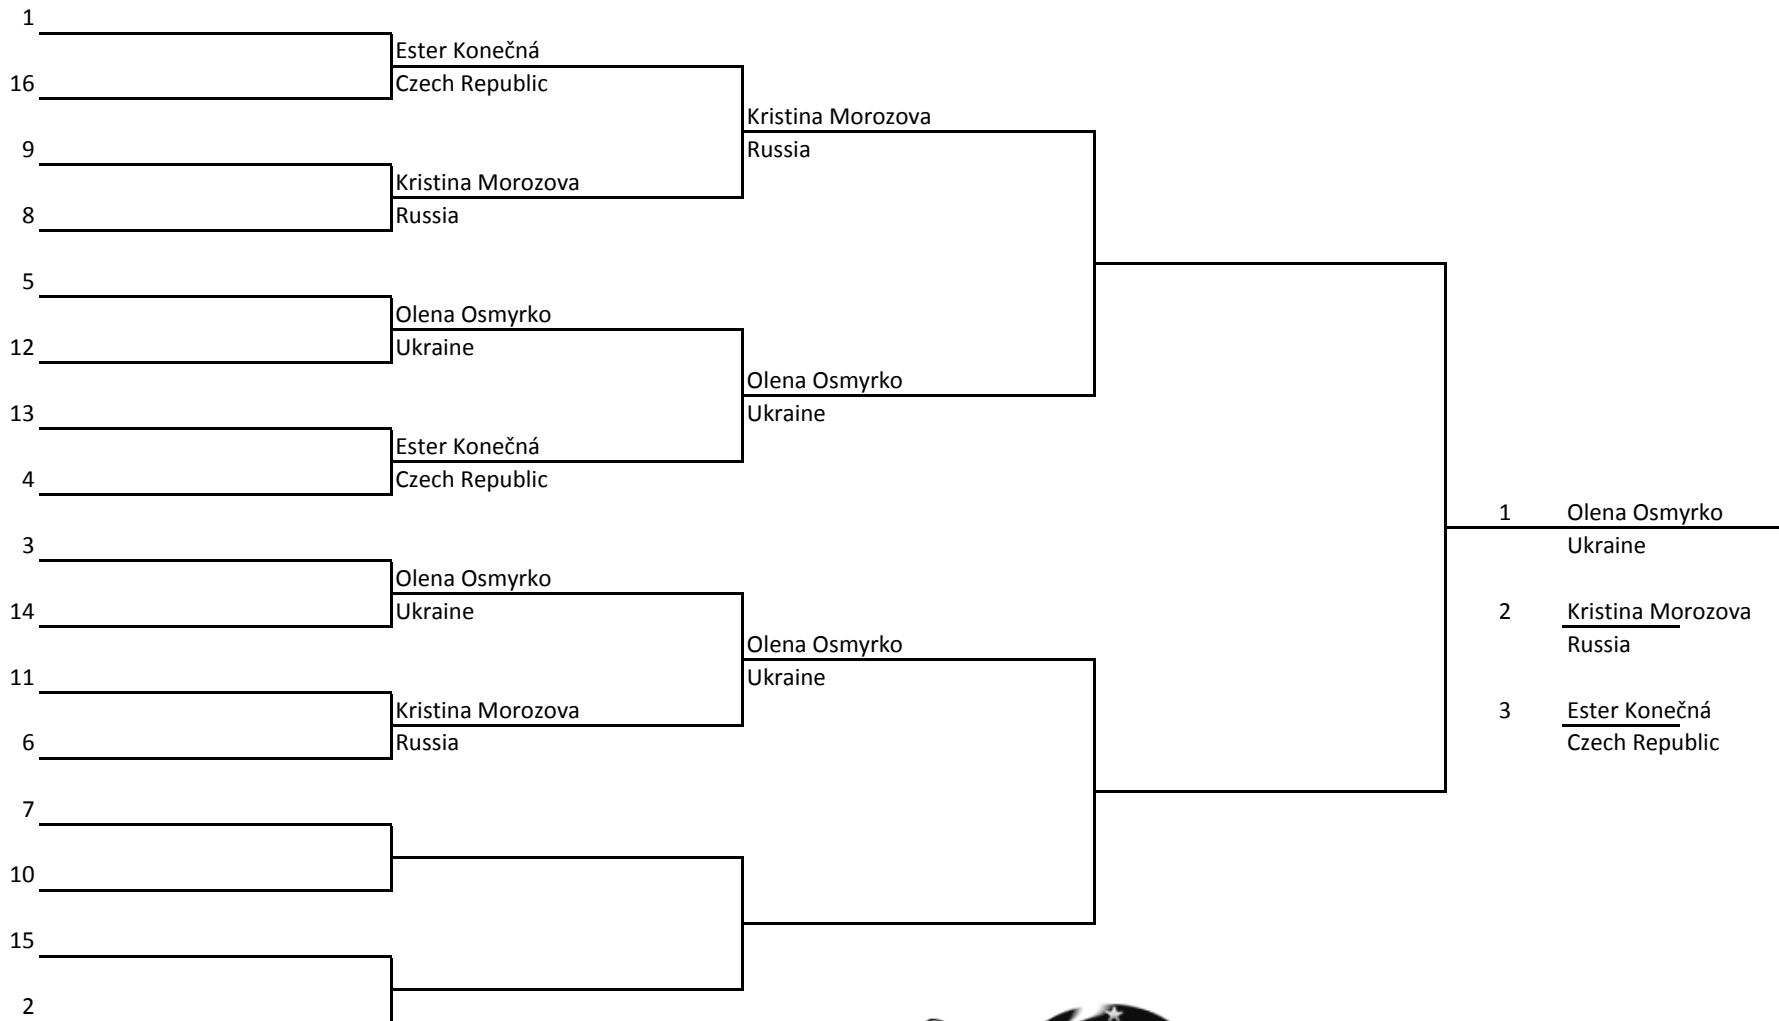

Sanda | >60kg - ≤65kg | Female | 18-35 Round-Robin

Chief Referee: Alexander Raduncev

Sanda | >56kg - ≤60kg | Female | 18-35 Round-Robin

Sanda | >65kg - ≤70kg | Female | 18-35 Round-Robin

Chief Referee: Alexander Raduncev