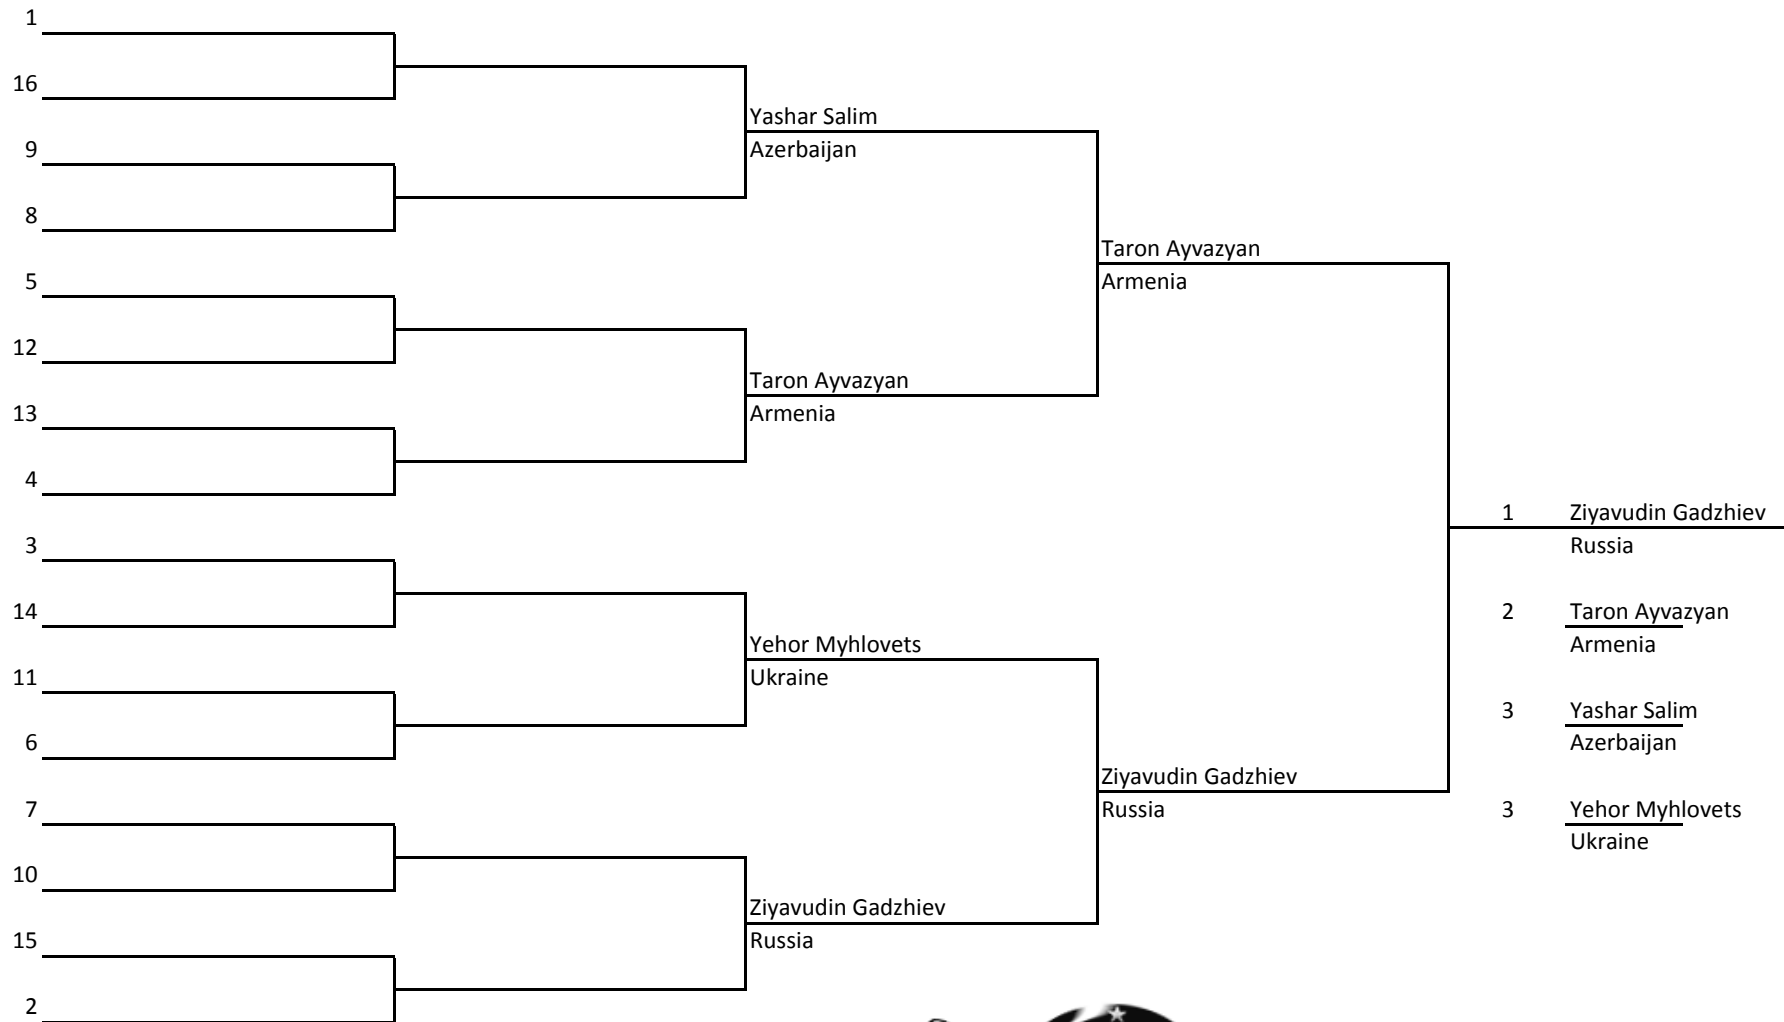

Sanda | >60kg - ≤65kg | Male | 17-18 Round-Robin

Chief Referee: Alexander Raduncev

Sanda | >52kg - ≤56kg | Male | 15-16

Chief Referee: Alexander Raduncev

Sanda | >60kg - ≤65kg | Male | 15-16

Chief Referee: Alexander Raduncev