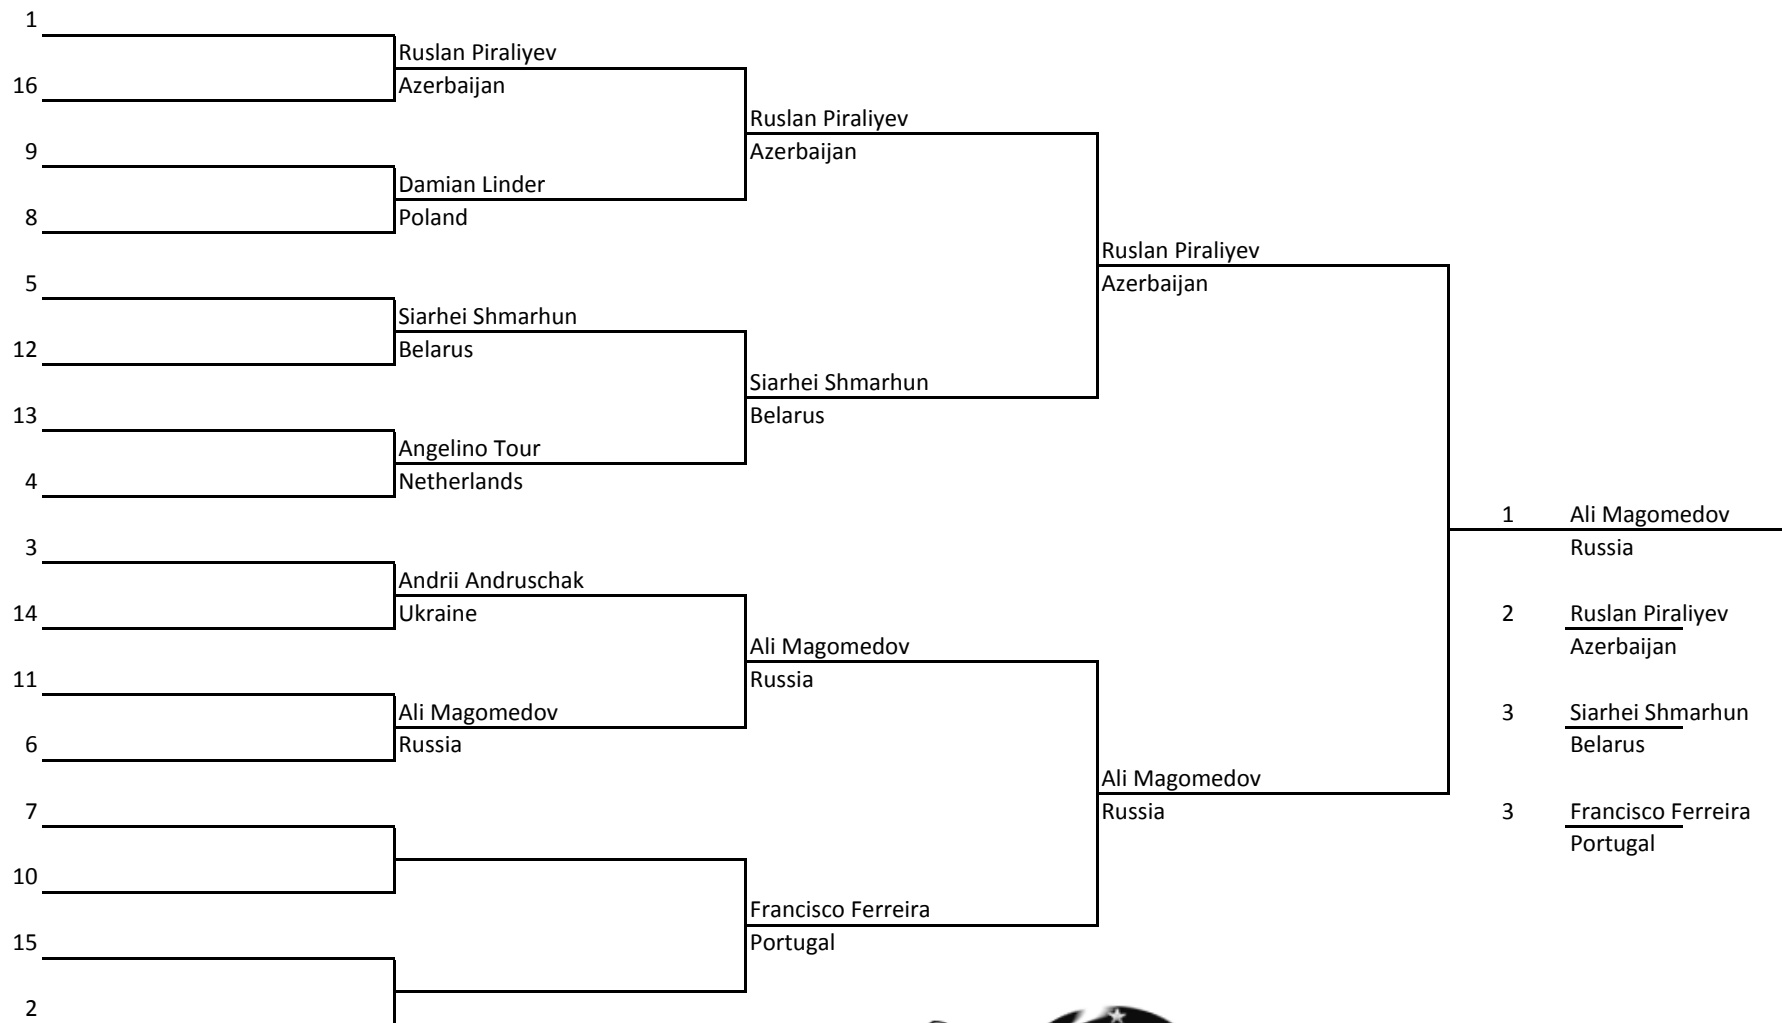

Sanda | >60kg - ≤65kg | Male | 18-35

Sanda | >70kg - ≤75kg | Male | 18-35

Chief Referee: Alexander Raduncev

Sanda | ≤48kg | Male | 18-35 Round-Robin

Sanda | >52kg - ≤56kg | Male | 18-35

Sanda | >56kg - ≤60kg | Male | 18-35