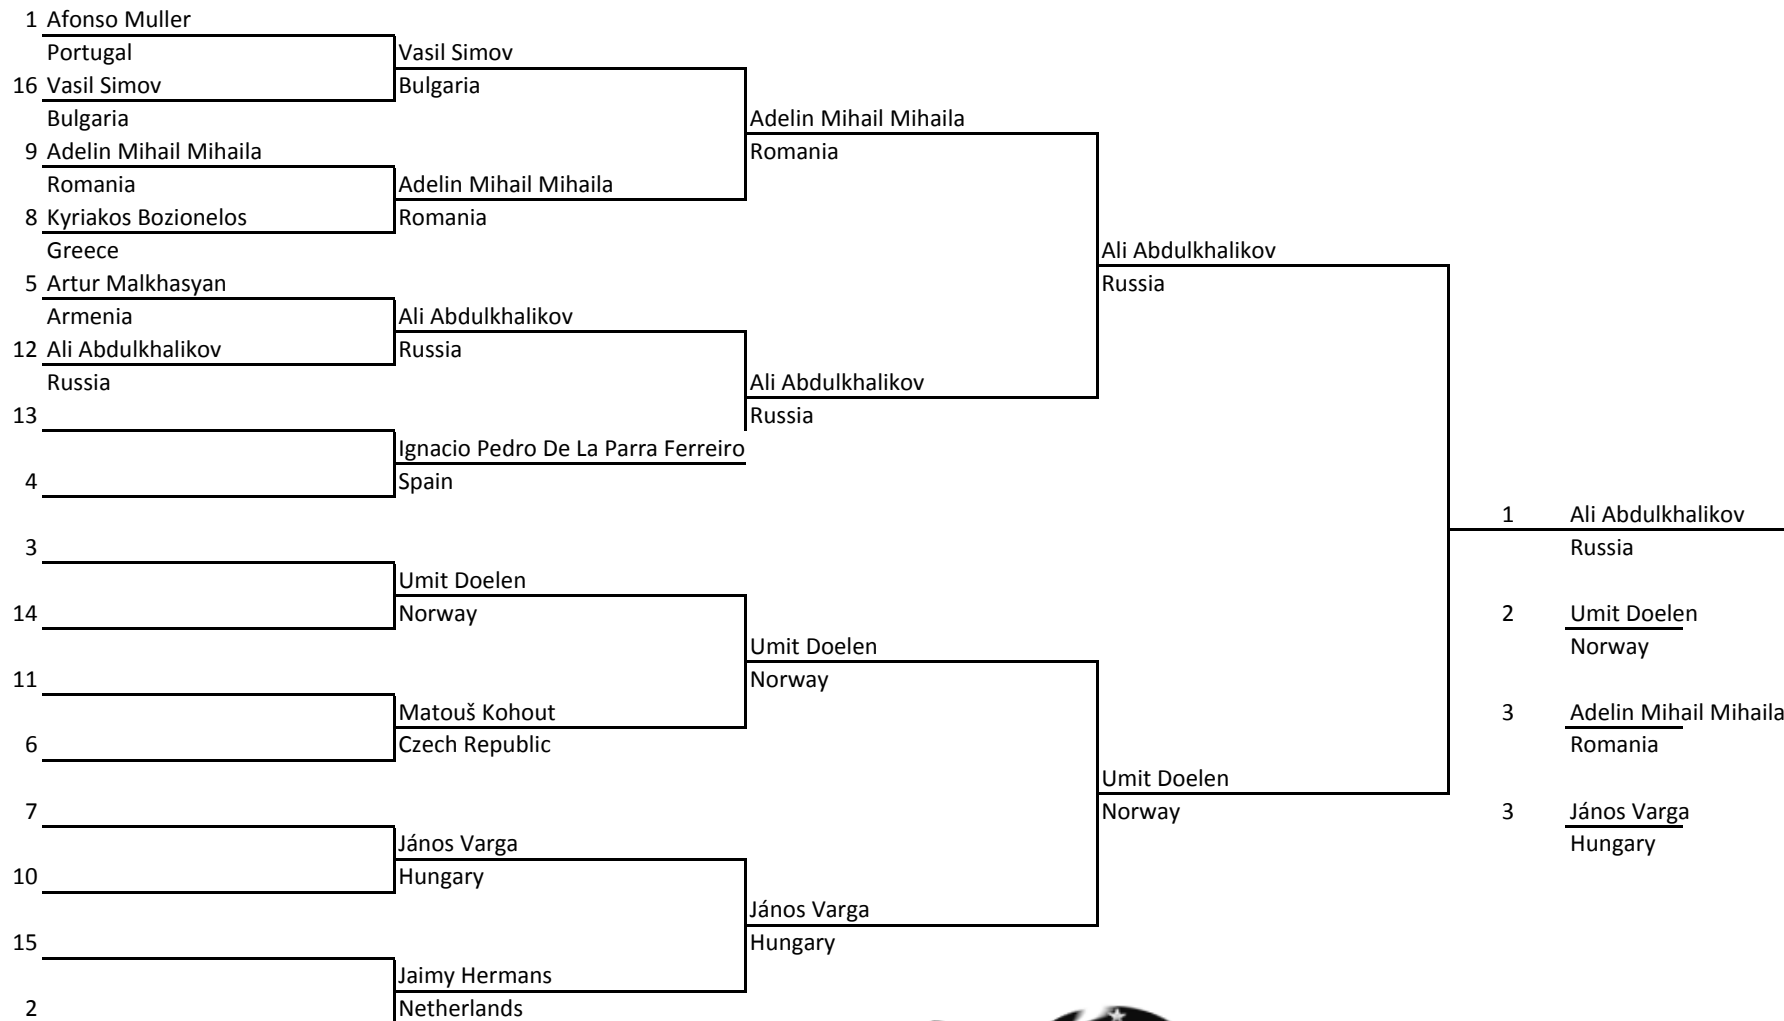

Sanda | >70kg - ≤75kg | Male | 18-35

Chief Referee: Alexander Raduncev