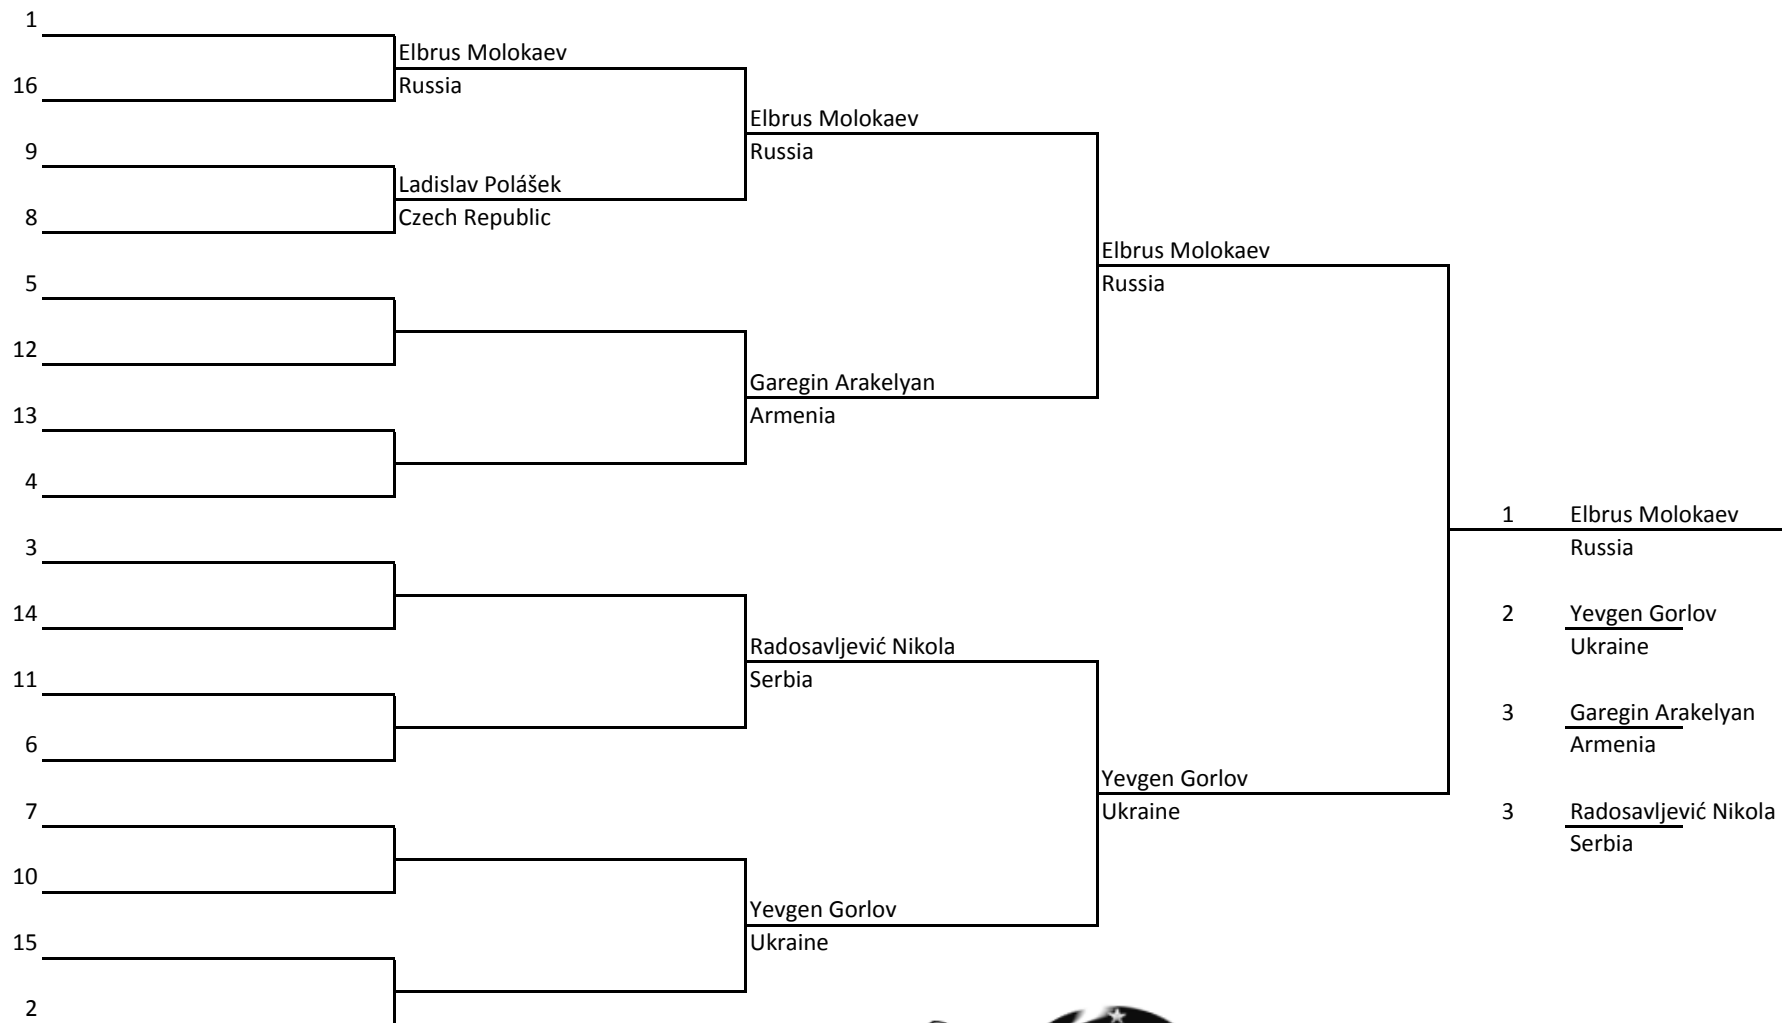

Sanda | >60kg - ≤65kg | Male | 17-18 Round-Robin

Chief Referee: Alexander Raduncev

Sanda | >52kg - ≤56kg | Male | 15-16

Chief Referee: Alexander Raduncev

Sanda | >60kg - ≤65kg | Male | 15-16

Chief Referee: Alexander Raduncev