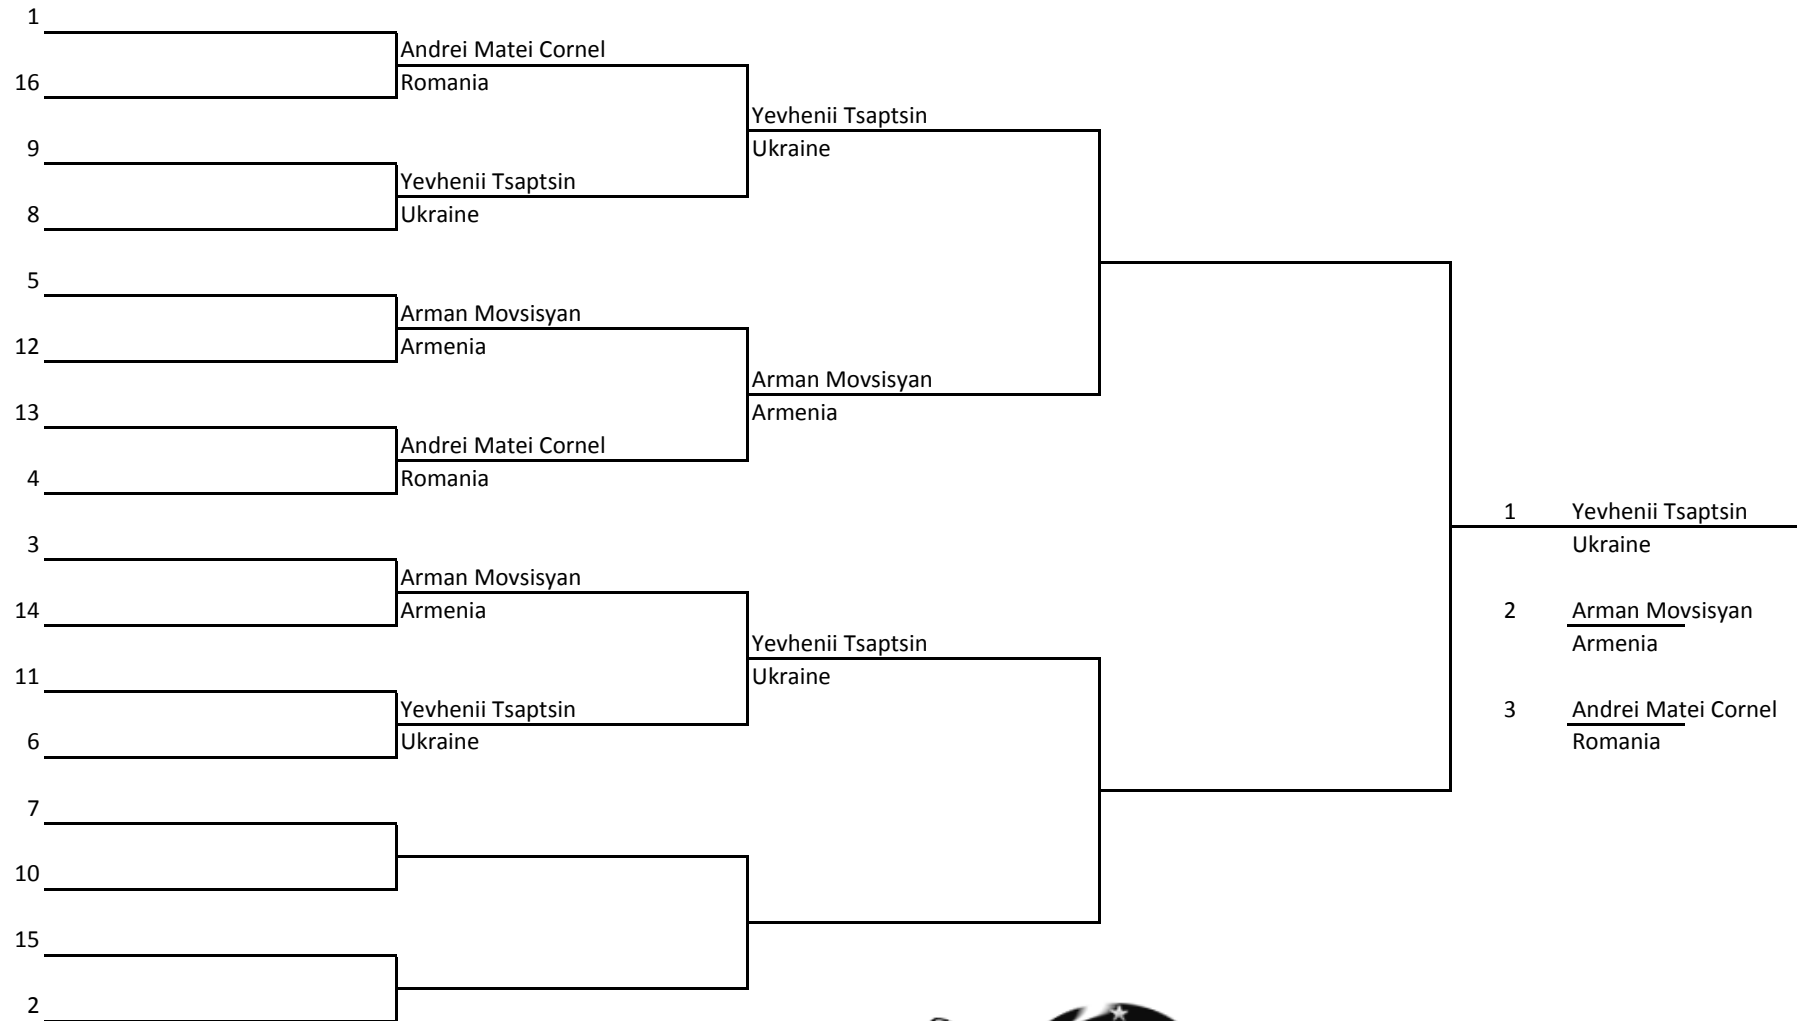

Sanda | >60kg - ≤65kg | Male | 17-18 Round-Robin

Chief Referee: Alexander Raduncev

Sanda | >52kg - ≤56kg | Male | 15-16

Chief Referee: Alexander Raduncev

Sanda | >60kg - ≤65kg | Male | 15-16

Chief Referee: Alexander Raduncev

Sanda | >60kg - ≤65kg | Female | 18-35 Round-Robin

Chief Referee: Alexander Raduncev

Sanda | >56kg - ≤60kg | Female | 18-35 Round-Robin

Sanda | >65kg - ≤70kg | Female | 18-35 Round-Robin

Chief Referee: Alexander Raduncev