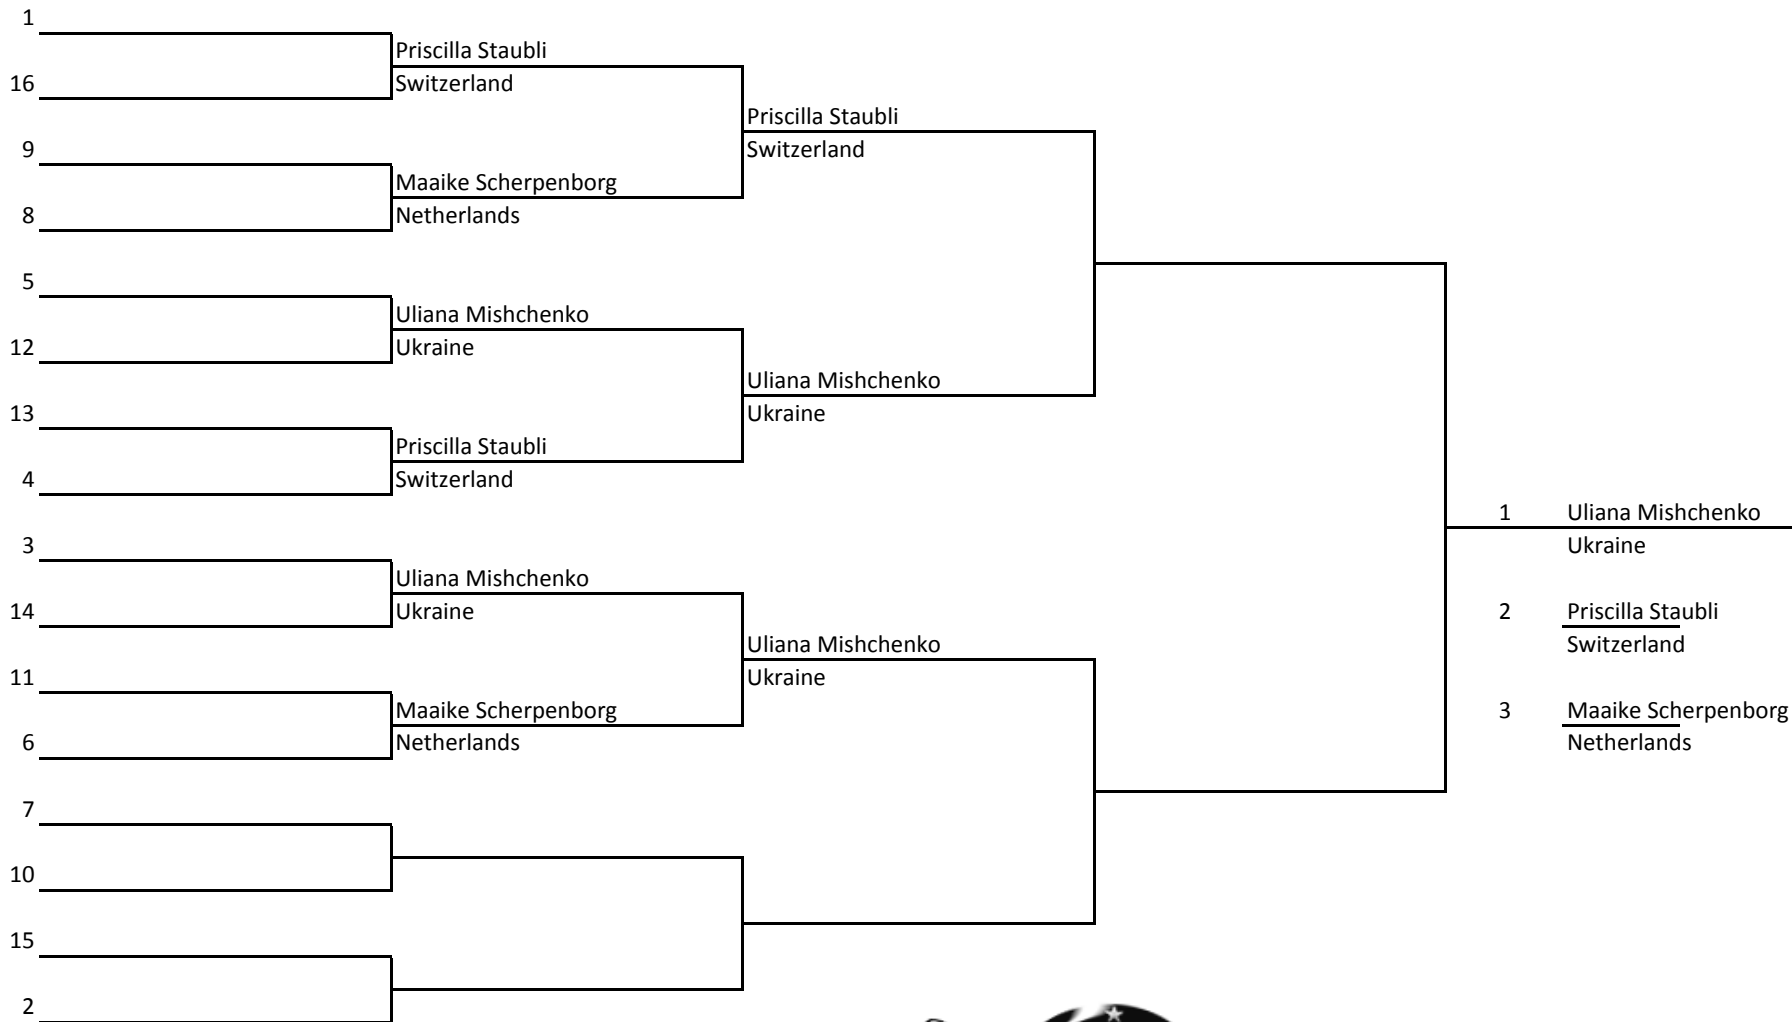

Sanda | >60kg - ≤65kg | Male | 17-18 Round-Robin

Chief Referee: Alexander Raduncev

Sanda | >52kg - ≤56kg | Male | 15-16

Chief Referee: Alexander Raduncev

Sanda | >60kg - ≤65kg | Male | 15-16

Chief Referee: Alexander Raduncev

Sanda | >60kg - ≤65kg | Female | 18-35 Round-Robin

Chief Referee: Alexander Raduncev

Sanda | >56kg - ≤60kg | Female | 18-35 Round-Robin

Sanda | >65kg - ≤70kg | Female | 18-35 Round-Robin

Chief Referee: Alexander Raduncev