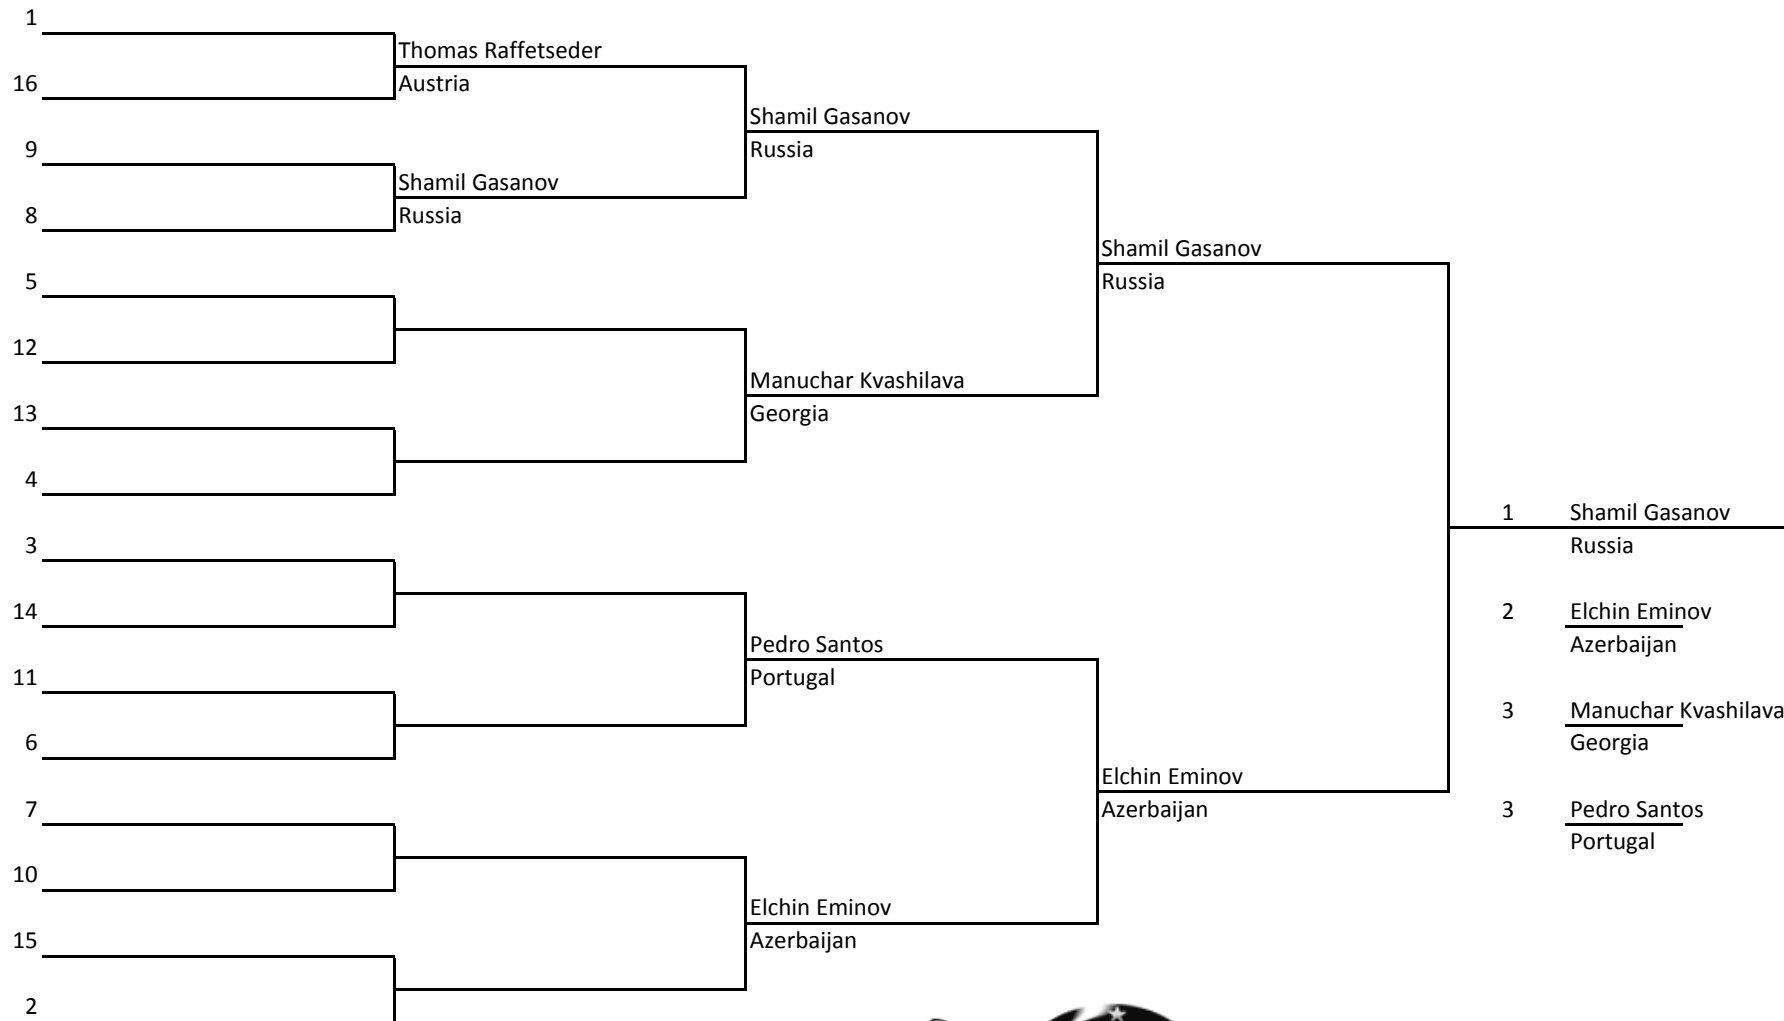

Sanda | >60kg - ≤65kg | Male | 18-35

Sanda | >70kg - ≤75kg | Male | 18-35

Chief Referee: Alexander Raduncev

Sanda | ≤48kg | Male | 18-35 Round-Robin

Sanda | >52kg - ≤56kg | Male | 18-35

Sanda | >56kg - ≤60kg | Male | 18-35