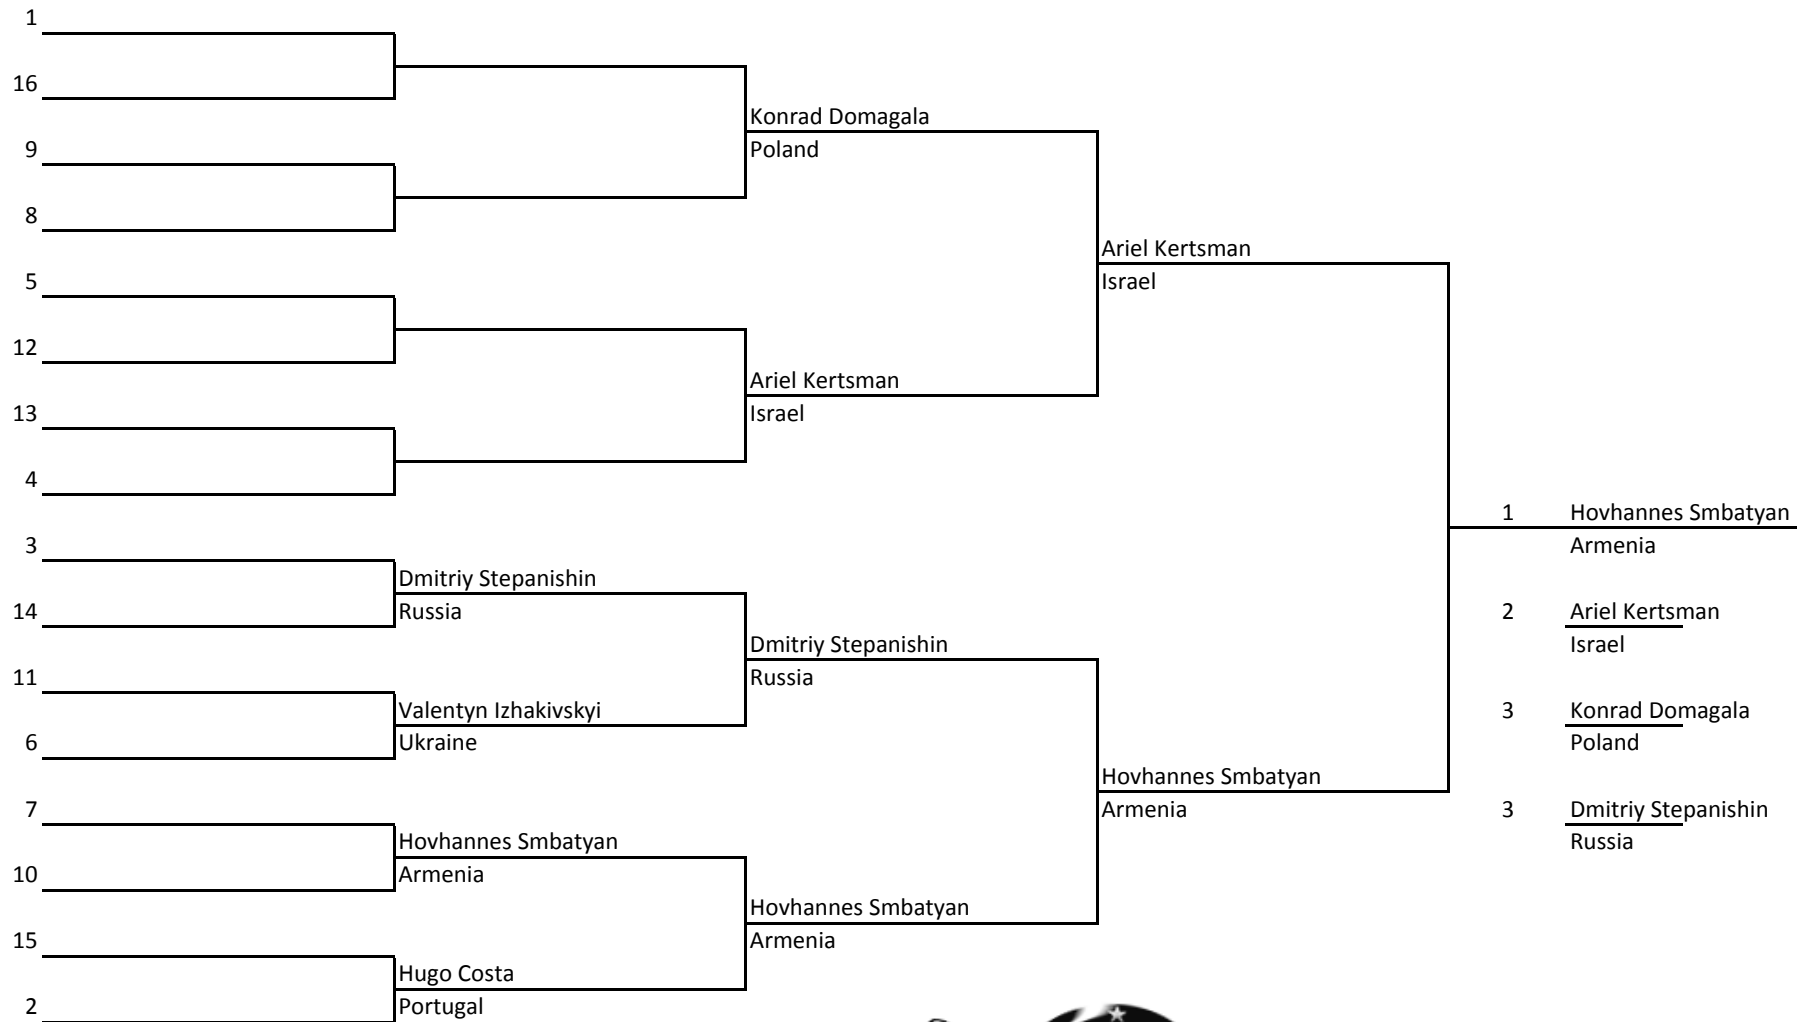

Sanda | >65kg - ≤70kg | Male | 15-16