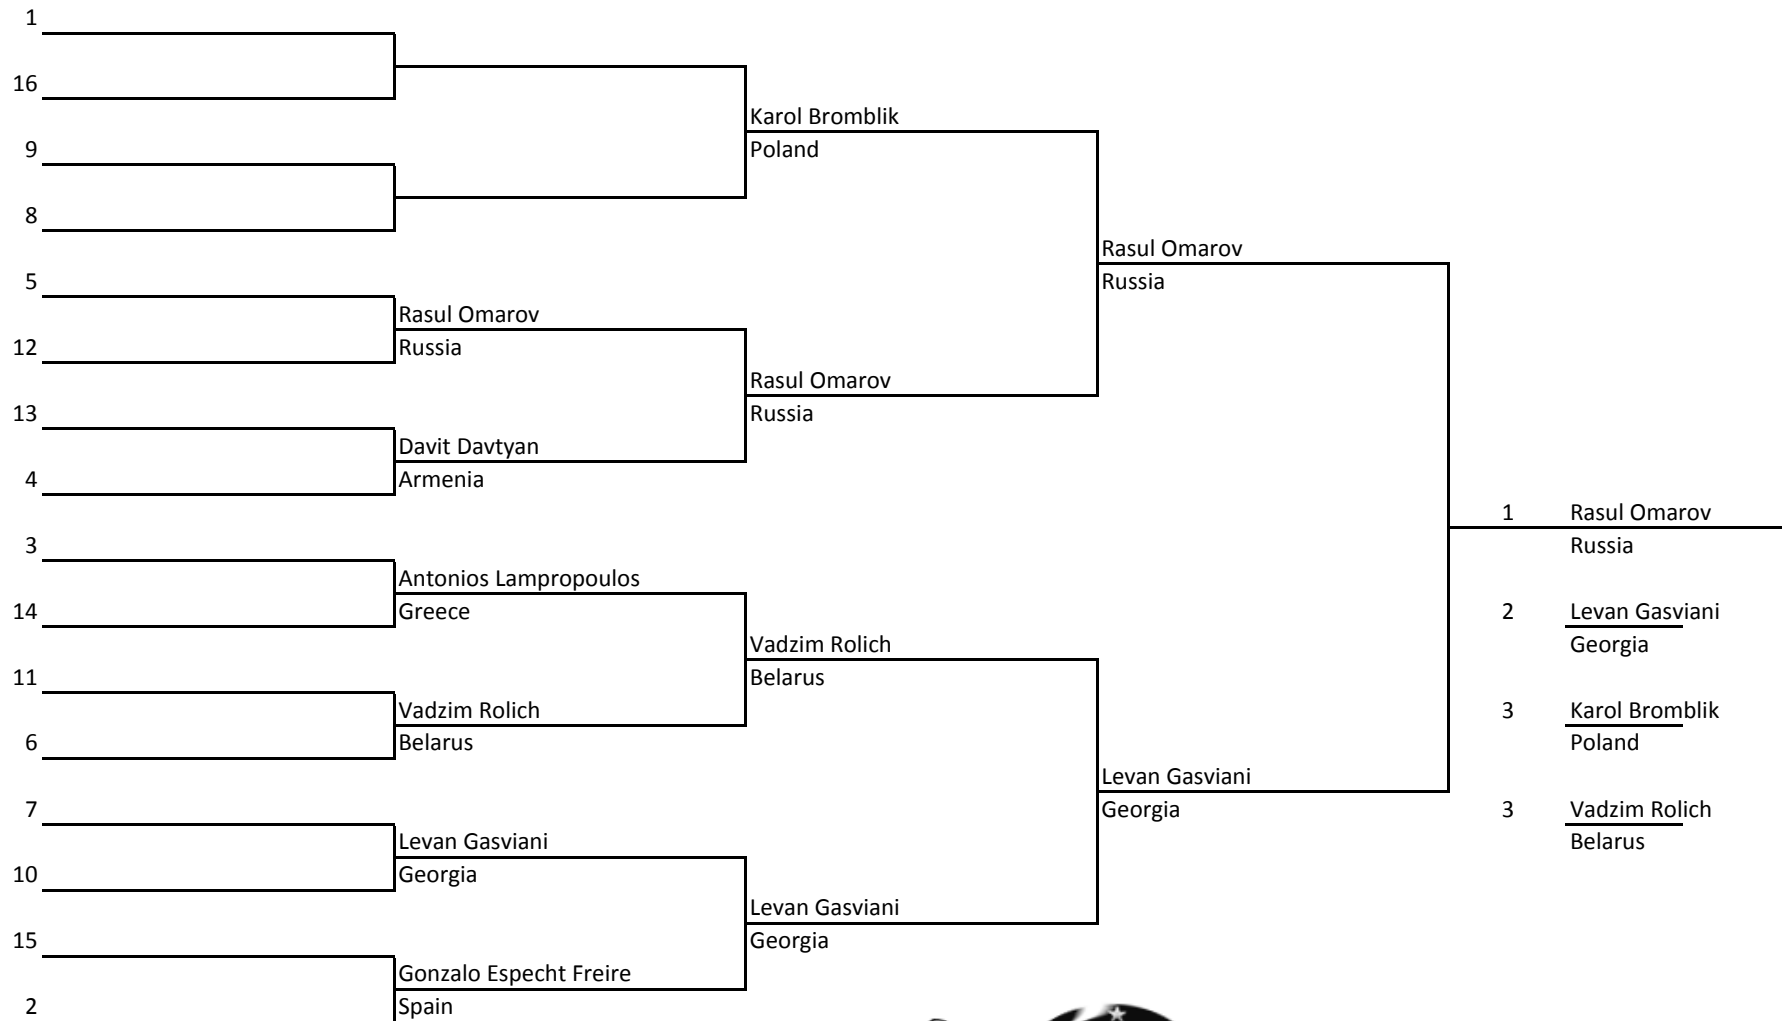

Sanda | >70kg - ≤75kg | Male | 17-18

Chief Referee: Alexander Raduncev

Sanda | >75kg - ≤80kg | Male | 18-35

Chief Referee: Alexander Raduncev

Sanda | >80kg - ≤85kg | Male | 18-35

Sanda | >85kg - ≤90kg | Male | 18-35