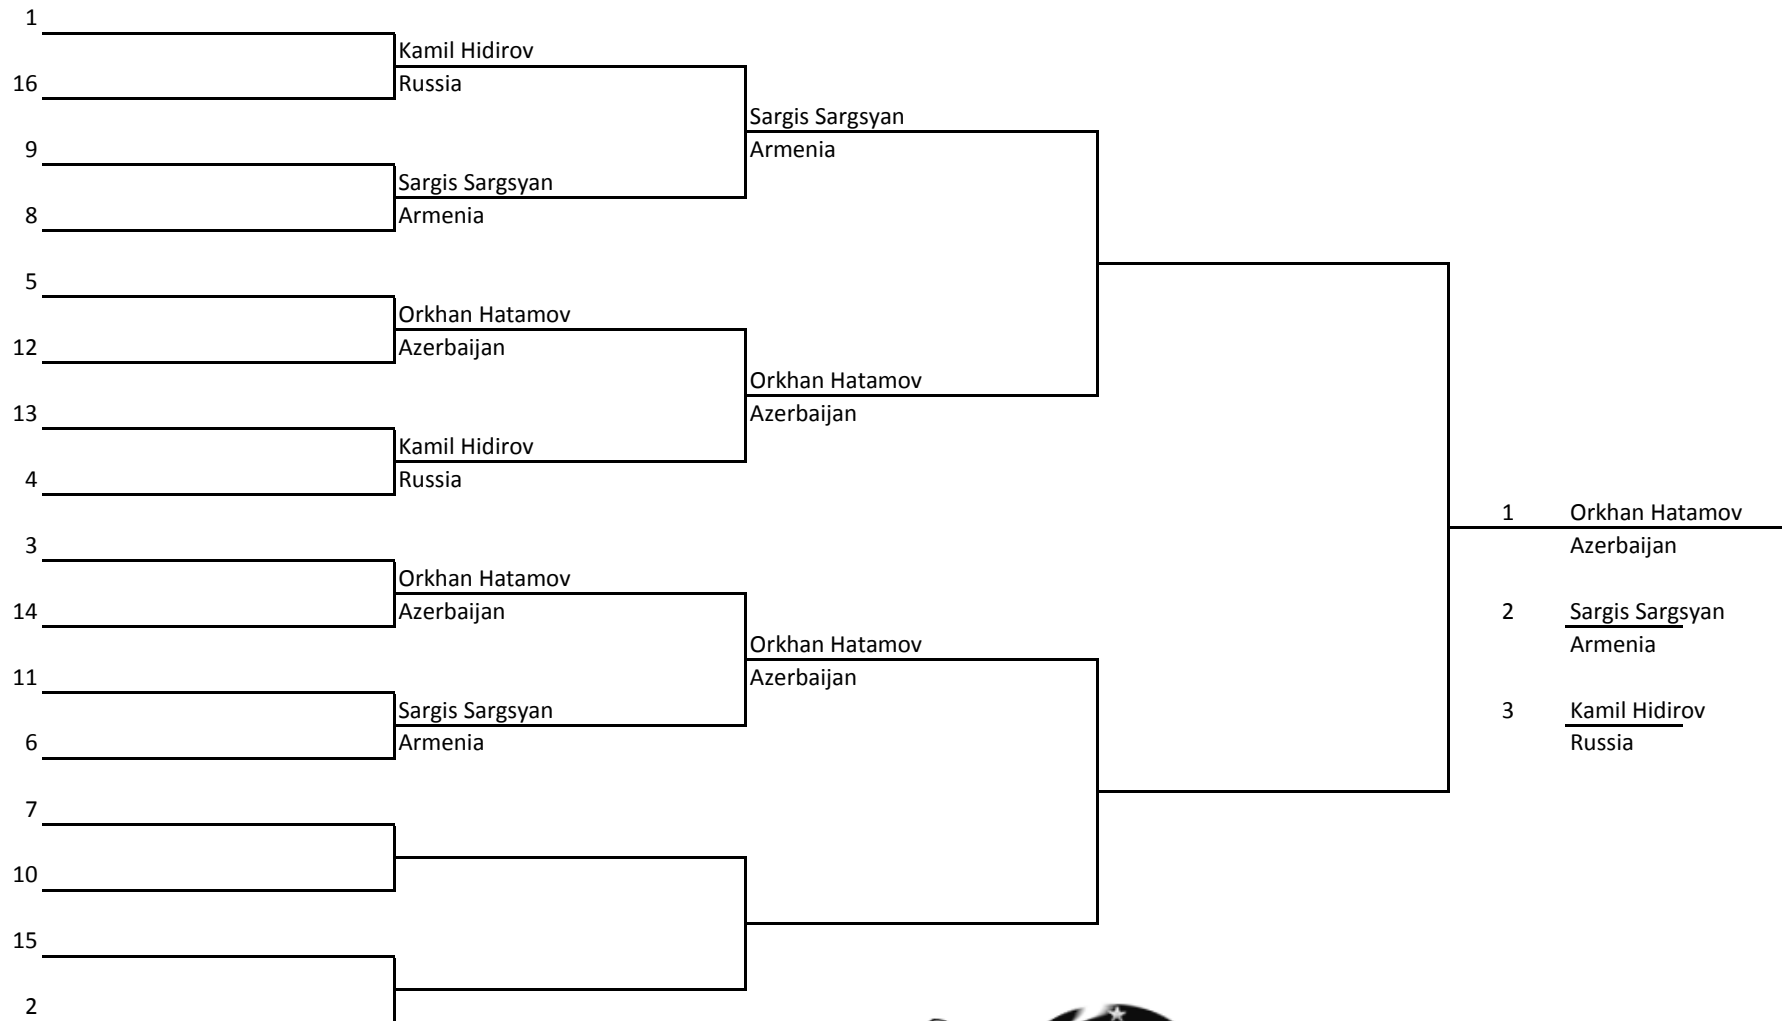

Sanda | >60kg - ≤65kg | Male | 18-35

Sanda | >70kg - ≤75kg | Male | 18-35

Chief Referee: Alexander Raduncev

Sanda | ≤48kg | Male | 18-35 Round-Robin

Sanda | >52kg - ≤56kg | Male | 18-35

Sanda | >56kg - ≤60kg | Male | 18-35