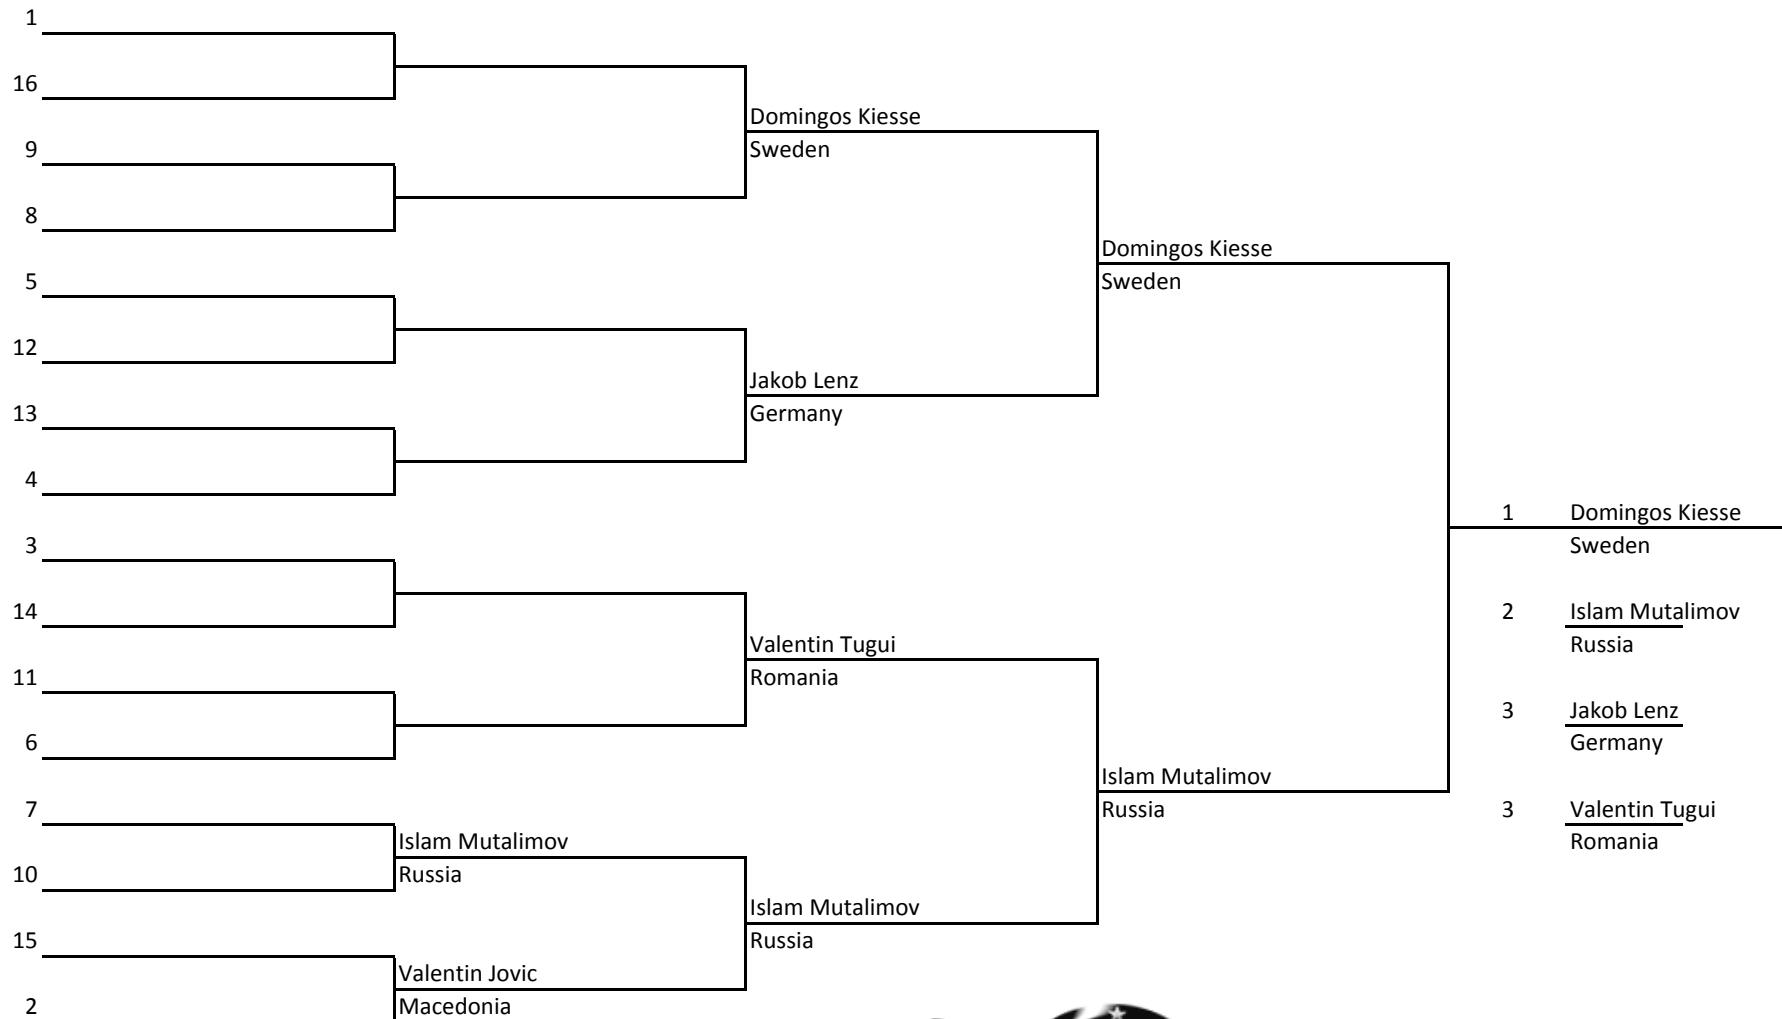

Sanda | >90kg | Male | 18-35