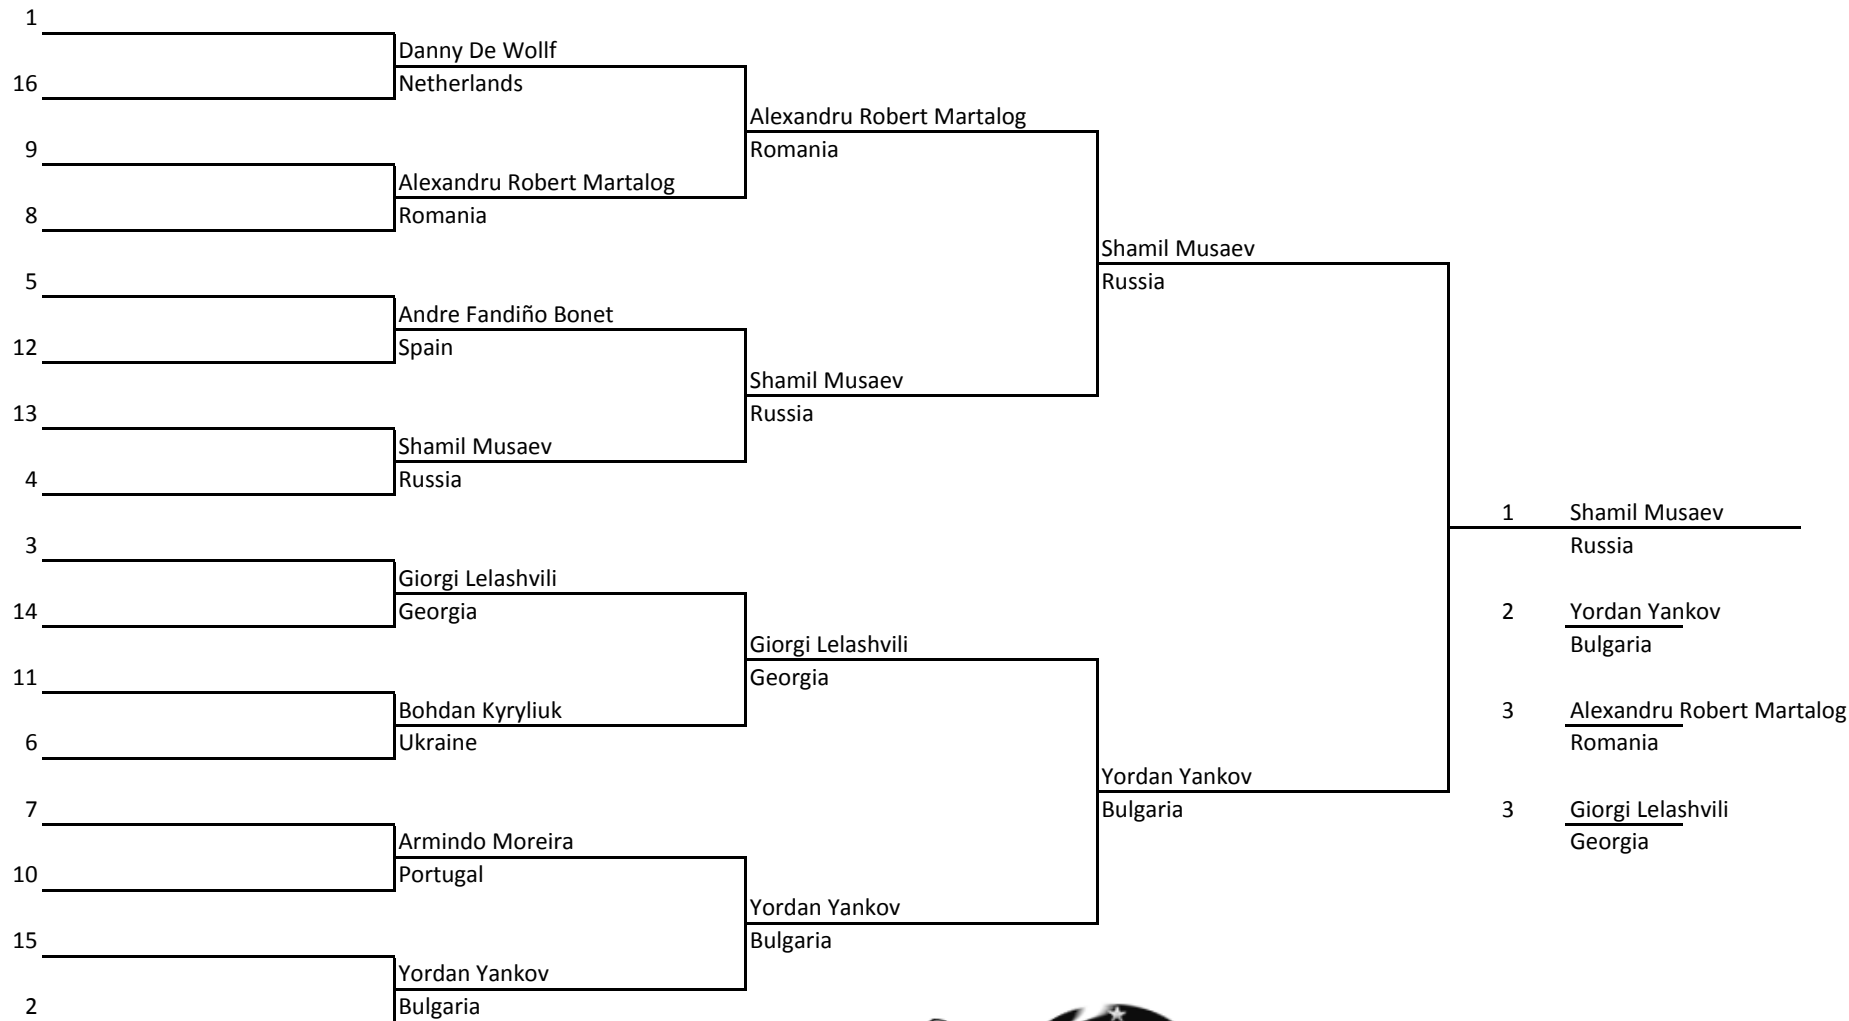

Sanda | >70kg - ≤75kg | Male | 17-18

Chief Referee: Alexander Raduncev

Sanda | >75kg - ≤80kg | Male | 18-35

Chief Referee: Alexander Raduncev

Sanda | >80kg - ≤85kg | Male | 18-35

Sanda | >85kg - ≤90kg | Male | 18-35