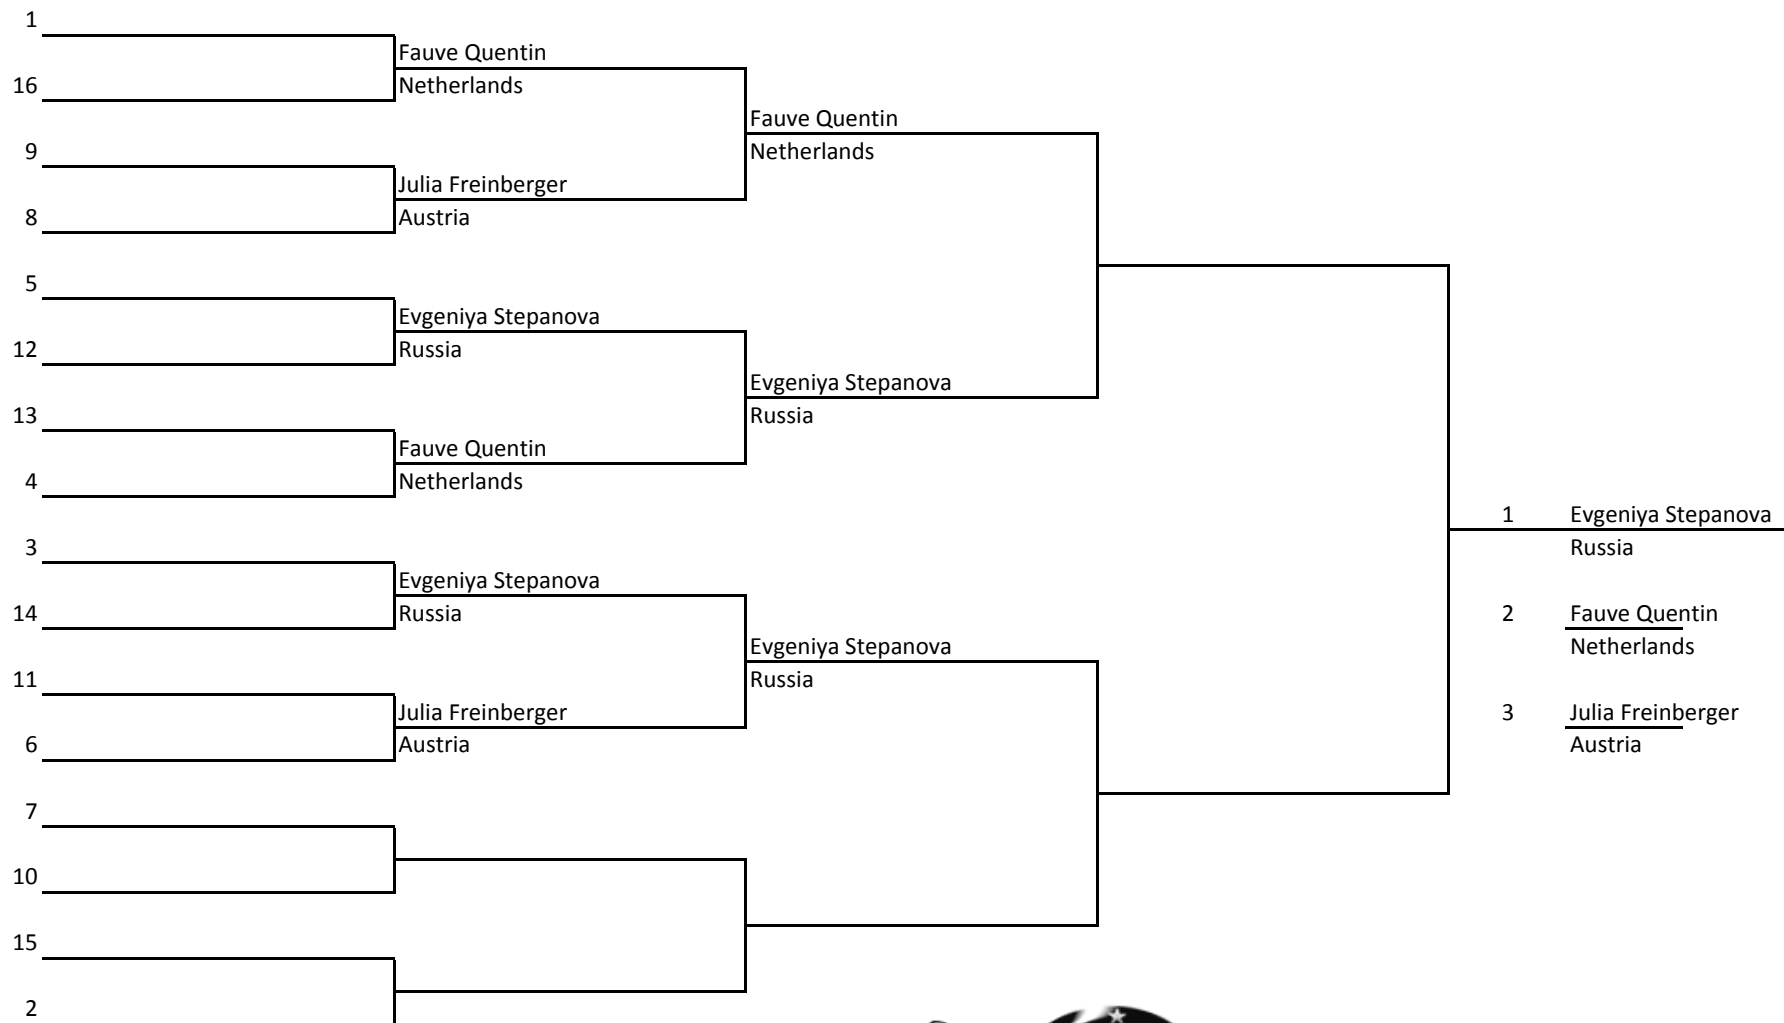

Sanda | >56kg - ≤60kg | Female | 18-35 Round-Robin