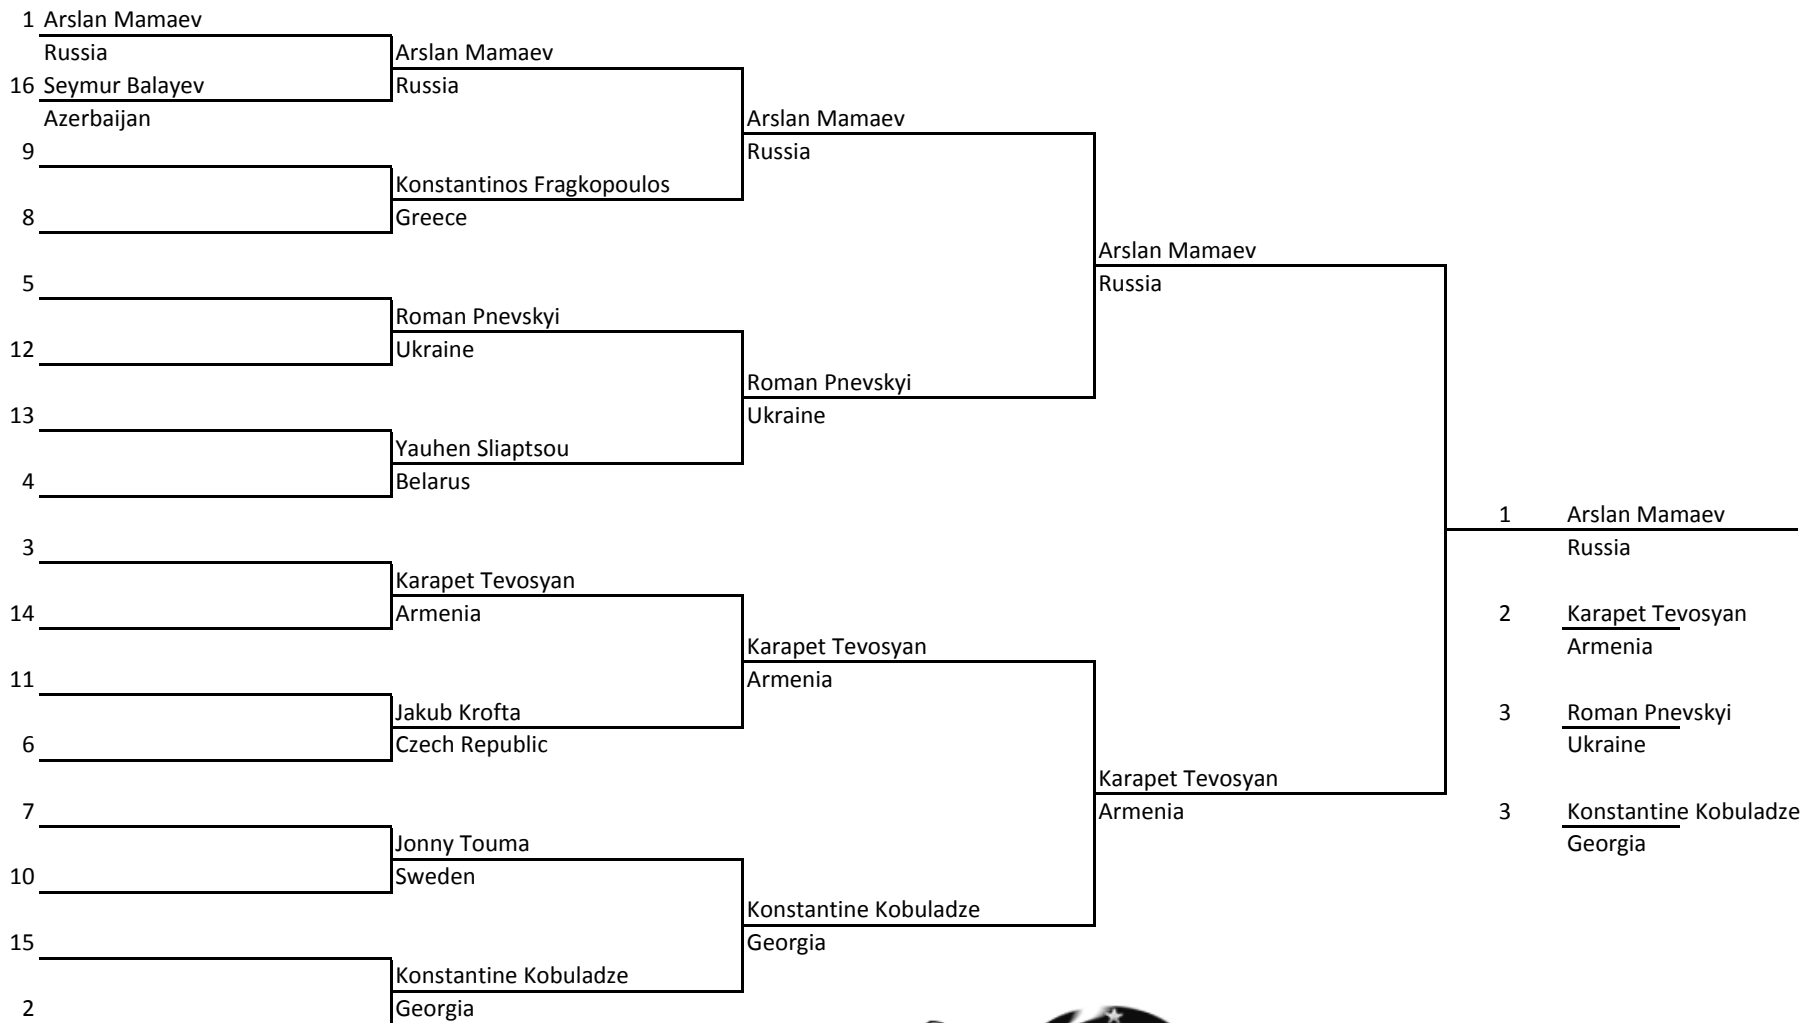

Sanda | >60kg - ≤65kg | Male | 18-35